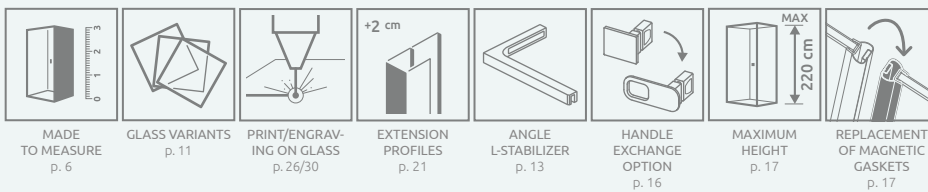

New

Essenza DWJ

The product in other colour variants can be found on p. 249

Profile finish:

01 Chrome 54 Black

Essenza DWJ + Kyntos F black

Model	TRANSPARENT GLASS	
	profile finish: CHROME Art. No.	profile finish: BLACK Art. No.
DWJ 80 L	1385012-01-01L	1385012-54-01L
DWJ 80 R	1385012-01-01R	1385012-54-01R
DWJ 90 L	1385013-01-01L	1385013-54-01L
DWJ 90 R	1385013-01-01R	1385013-54-01R
DWJ 100 L	1385014-01-01L	1385014-54-01L
DWJ 100 R	1385014-01-01R	1385014-54-01R
DWJ 110 L	1385015-01-01L	1385015-54-01L
DWJ 110 R	1385015-01-01R	1385015-54-01R
DWJ 120 L	1385016-01-01L	1385016-54-01L
DWJ 120 R	1385016-01-01R	1385016-54-01R
DWJ 130 L	1385017-01-01L	1385017-54-01L
DWJ 130 R	1385017-01-01R	1385017-54-01R

TECHNICAL DRAWINGS

There is possibility of paid replacement of transparent magnetic gaskets for gaskets in black. You should clearly state it in the order.

Model	X	B	C	D	H
DWJ 80	787-810	540	253-268	505	2000
DWJ 90	887-910	640	253-268	605	2000
DWJ 100	987-1010	640	353-368	605	2000
DWJ 110	1087-1110	840	253-268	805	2000
DWJ 120	1187-1210	840	353-368	805	2000
DWJ 130	1287-1310	840	453-468	805	2000

ADDITIONAL OPTIONS

Extension profiles	Art. No.	Chrome	Black
		 Profile + 2 cm* – it can be mounted only on the side of the front wall	P01-276200001

* possibility of connecting extension profiles

NAVIGATION

Dimensions are given in mm.