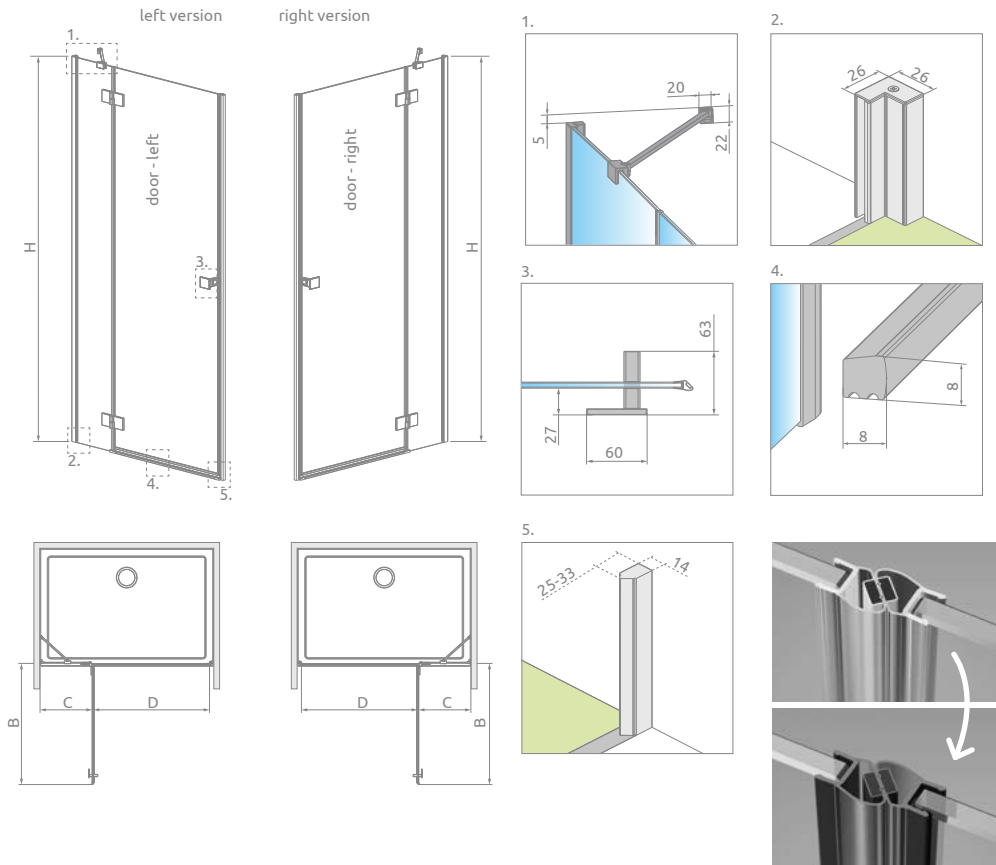

TECHNICAL DRAWINGS

There is possibility of paid replacement of transparent magnetic gaskets for gaskets in black. You should clearly state it in the order.

Model	X	B	C	D	H
DWJ 80	787-810	540	253-268	505	2000
DWJ 90	887-910	640	253-268	605	2000
DWJ 100	987-1010	640	353-368	605	2000
DWJ 110	1087-1110	840	253-268	805	2000
DWJ 120	1187-1210	840	353-368	805	2000
DWJ 130	1287-1310	840	453-468	805	2000

ADDITIONAL OPTIONS

Extension profiles	Art. No.	Chrome	Black
		 Profile + 2 cm* – it can be mounted only on the side of the front wall	P01-276200001

* possibility of connecting extension profiles

NAVIGATION

Dimensions are given in mm.