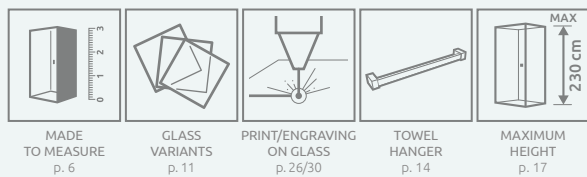

New

Espera Pro Walk-in

Espera Pro Walk-in + shower board

Profile finish:

01 Chrome

Shower enclosure set consists of 2 parts: front (2 elements). Please specify both article numbers when making an order.

FRONT (consists of two elements, each with individual article number)

Model	Height (H)	Element	TRANSPARENT GLASS
			Art. No.
Walk-in 100 L	2000	Door 535 L	10090100-01-01L
		Walk-in front wall 440 L	10094100-01-01L
Walk-in 100 R	2000	Door 535 R	10090100-01-01R
		Walk-in front wall 440 R	10094100-01-01R
Walk-in 110 L	2000	Door 585 L	10090110-01-01L
		Walk-in front wall 490 L	10094110-01-01L
Walk-in 110 R	2000	Door 585 R	10090110-01-01R
		Walk-in front wall 490 R	10094110-01-01R
Walk-in 120 L	2000	Door 635 L	10090120-01-01L
		Walk-in front wall 540 L	10094120-01-01L
Walk-in 120 R	2000	Door 635 R	10090120-01-01R
		Walk-in front wall 540 R	10094120-01-01R
Walk-in 140 L	2000	Door 735 L	10090140-01-01L
		Walk-in front wall 640 L	10094140-01-01L
Walk-in 140 R	2000	Door 735 R	10090140-01-01R
		Walk-in front wall 640 R	10094140-01-01R

ADDITIONAL OPTIONS

NAVIGATION

Dimensions are given in mm.