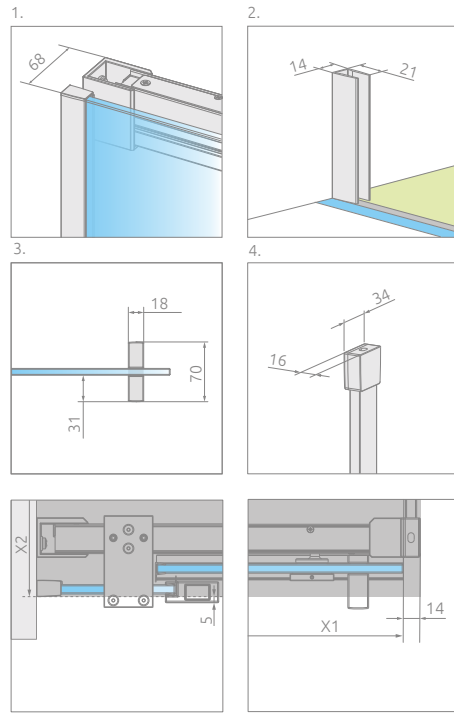

New

Espera Pro Walk-in

Espera Pro Walk-in + shower board

Profile finish:

01 Chrome

Shower enclosure set consists of 2 parts: front (2 elements). Please specify both article numbers when making an order.

FRONT (consists of two elements, each with individual article number)

Model	Height (H)	Element	TRANSPARENT GLASS
			Art. No.
Walk-in 100 L	2000	Door 535 L	10090100-01-01L
		Walk-in front wall 440 L	10094100-01-01L
Walk-in 100 R	2000	Door 535 R	10090100-01-01R
		Walk-in front wall 440 R	10094100-01-01R
Walk-in 110 L	2000	Door 585 L	10090110-01-01L
		Walk-in front wall 490 L	10094110-01-01L
Walk-in 110 R	2000	Door 585 R	10090110-01-01R
		Walk-in front wall 490 R	10094110-01-01R
Walk-in 120 L	2000	Door 635 L	10090120-01-01L
		Walk-in front wall 540 L	10094120-01-01L
Walk-in 120 R	2000	Door 635 R	10090120-01-01R
		Walk-in front wall 540 R	10094120-01-01R
Walk-in 140 L	2000	Door 735 L	10090140-01-01L
		Walk-in front wall 640 L	10094140-01-01L
Walk-in 140 R	2000	Door 735 R	10090140-01-01R
		Walk-in front wall 640 R	10094140-01-01R

TECHNICAL DRAWINGS

Drzwi	X1	X2	C	H1	H2
Walk-in 100	977-987	max 1200	447-457	2000	3200
Walk-in 110	1077-1087	max 1200	497-507	2000	3200
Walk-in 120	1177-1187	max 1200	547-557	2000	3200
Walk-in 140	1377-1387	max 1200	647-657	2000	3200

ADDITIONAL OPTIONS

NAVIGATION

Dimensions are given in mm.