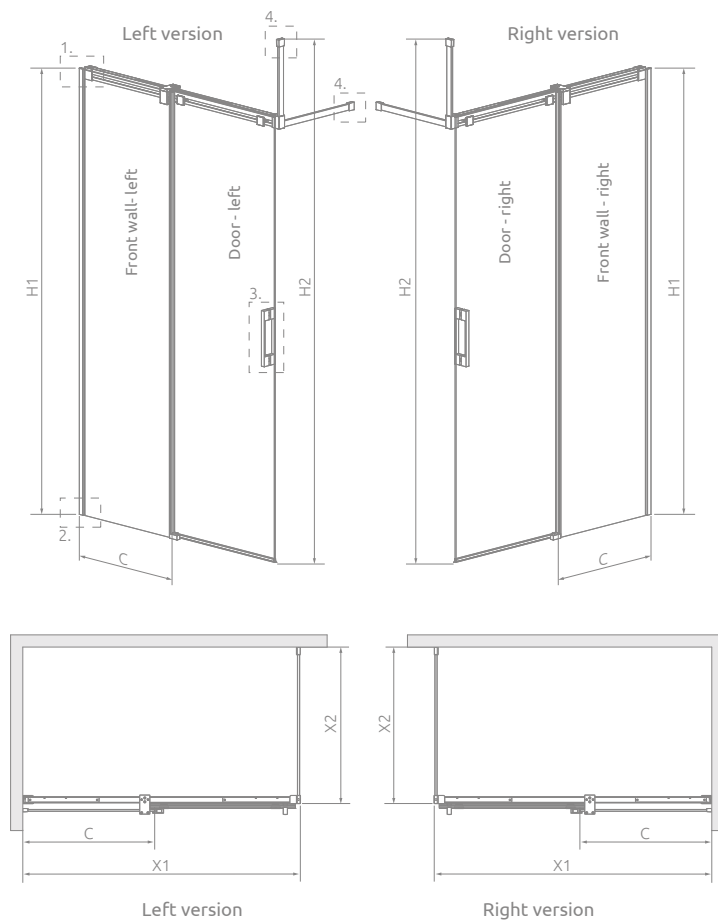

New

Espera Pro Walk-in

Espera Pro Walk-in + shower board

Profile finish:

01 Chrome

Shower enclosure set consists of 2 parts: front (2 elements). Please specify both article numbers when making an order.

FRONT (consists of two elements, each with individual article number)

Model	Height (H)	Element	TRANSPARENT GLASS
			Art. No.
Walk-in 100 L	2000	Door 535 L	10090100-01-01L
		Walk-in front wall 440 L	10094100-01-01L
Walk-in 100 R	2000	Door 535 R	10090100-01-01R
		Walk-in front wall 440 R	10094100-01-01R
Walk-in 110 L	2000	Door 585 L	10090110-01-01L
		Walk-in front wall 490 L	10094110-01-01L
Walk-in 110 R	2000	Door 585 R	10090110-01-01R
		Walk-in front wall 490 R	10094110-01-01R
Walk-in 120 L	2000	Door 635 L	10090120-01-01L
		Walk-in front wall 540 L	10094120-01-01L
Walk-in 120 R	2000	Door 635 R	10090120-01-01R
		Walk-in front wall 540 R	10094120-01-01R
Walk-in 140 L	2000	Door 735 L	10090140-01-01L
		Walk-in front wall 640 L	10094140-01-01L
Walk-in 140 R	2000	Door 735 R	10090140-01-01R
		Walk-in front wall 640 R	10094140-01-01R

TECHNICAL DRAWINGS

Drzwi	X1	X2	C	H1	H2
Walk-in 100	977-987	max 1200	447-457	2000	3200
Walk-in 110	1077-1087	max 1200	497-507	2000	3200
Walk-in 120	1177-1187	max 1200	547-557	2000	3200
Walk-in 140	1377-1387	max 1200	647-657	2000	3200

ADDITIONAL OPTIONS

NAVIGATION

Dimensions are given in mm.