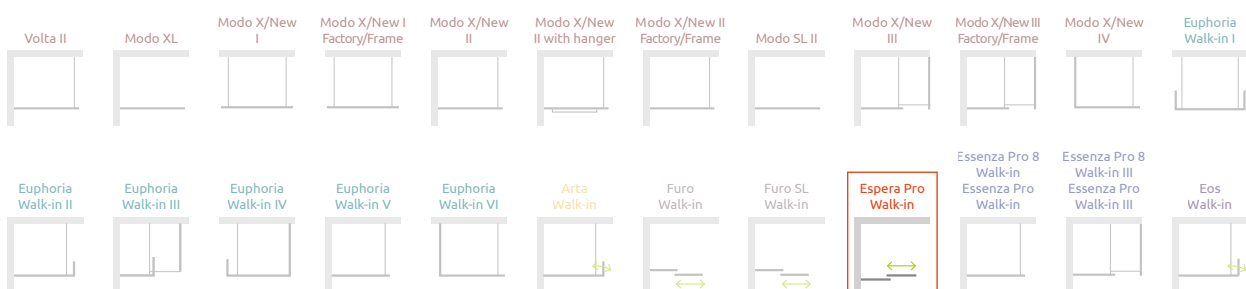

New

Espera Pro Walk-in

Espera Pro Walk-in + shower board

Profile finish:

01 Chrome

Shower enclosure set consists of 2 parts: front (2 elements). Please specify both article numbers when making an order.

FRONT (consists of two elements, each with individual article number)

TECHNICAL DRAWINGS

Drzwi	X1	X2	C	H1	H2
Walk-in 100	977-987	max 1200	447-457	2000	3200
Walk-in 110	1077-1087	max 1200	497-507	2000	3200
Walk-in 120	1177-1187	max 1200	547-557	2000	3200
Walk-in 140	1377-1387	max 1200	647-657	2000	3200

ADDITIONAL OPTIONS

NAVIGATION

Dimensions are given in mm.