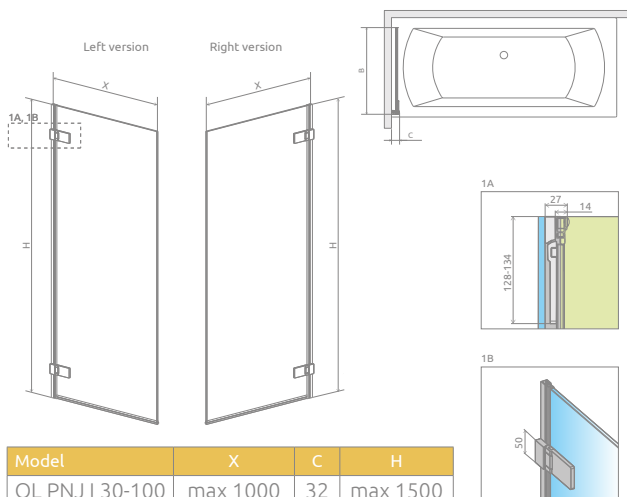

Model	Width (X)	Height (H)	TRANSPARENT GLASS
			Art. No.
PNJ I 70 L	702-708	1500	210101-01L
PNJ I 70 R	702-708	1500	210101-01R
QL PNJ I 30-100	300-1000	max 1500	10102500-03-01L
QL PNJ I 30-100	300-1000	max 1500	10102500-03-01R

TECHNICAL DRAWINGS

Arta

Model	X	C	H
QL PNJ I 30-100	max 1000	32	max 1500

TECHNICAL DRAWINGS

Arta QL

Model	X	B	C	H
PNJ I 70	702-708	673	56-62	1500