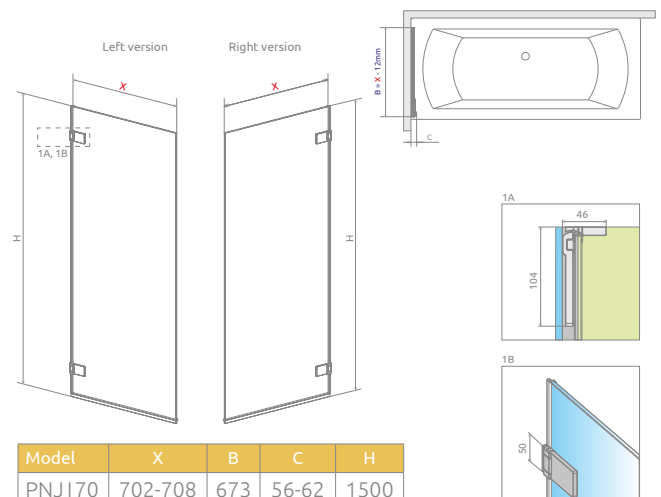

Model	Width (X)	Height (H)	TRANSPARENT GLASS
			Art. No.
PNJ I 70 L	702-708	1500	210101-01L
PNJ I 70 R	702-708	1500	210101-01R
QL PNJ I 30-100	300-1000	max 1500	10102500-03-01L
QL PNJ I 30-100	300-1000	max 1500	10102500-03-01R

TECHNICAL DRAWINGS

Arta

Model	X	C	H
QL PNJ I 30-100	max 1000	32	max 1500

TECHNICAL DRAWINGS

Arta QL

Model	X	B	C	H
PNJ I 70	702-708	673	56-62	1500