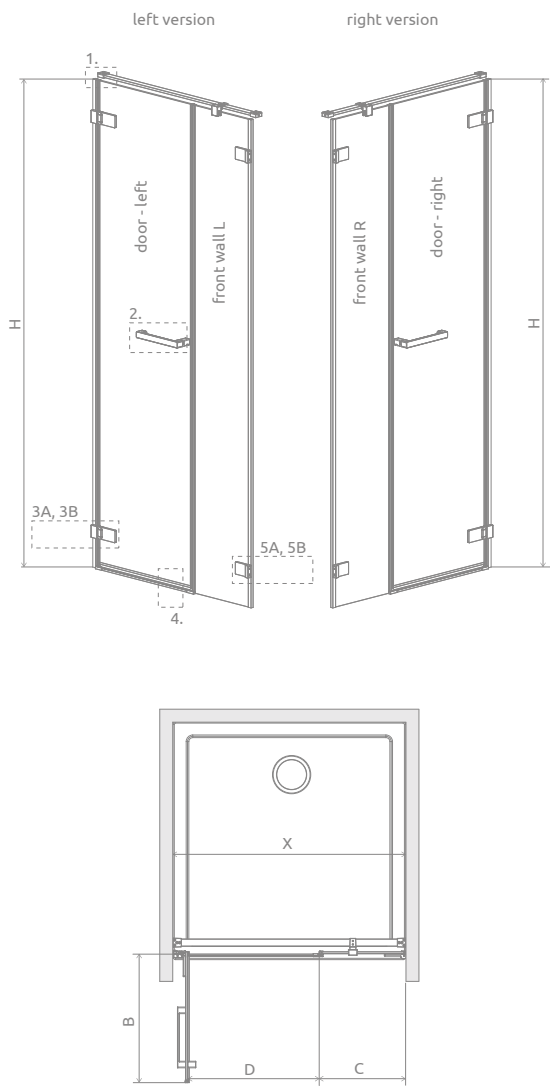

TECHNICAL DRAWINGS