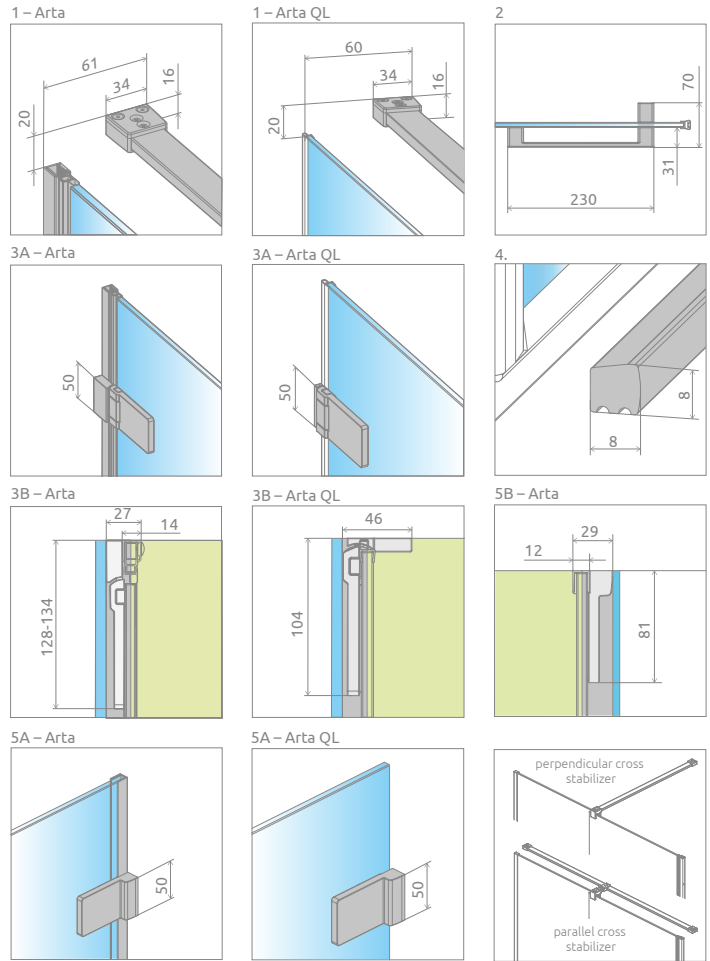

TECHNICAL DRAWINGS