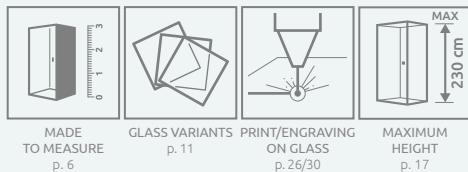

Arta DWD / QL DWD

Profile finish:

03 Chrome+

Arta DWD + Giaros D

Shower enclosure set consists of 2 parts: left and right. Please specify both article numbers when making an order. Doors can be ordered in two same sizes or with different dimensions, if the situation in the bathroom it requires. On the next page you will find the possible combinations of the sizes. For the QL DWD model, use the configurator (www.konfigurator.radaway.eu) or fill in the order form for a non-standard product.

■ – available only in the “Made to Measure” programme. Please specify the product dimension.

TECHNICAL DRAWINGS

SYMMETRICAL

Model	X	B1	B2	D	H
DWD 40L+40R	795-807	345	345	690	2000
DWD 45L+45R	895-907	395	395	790	2000
DWD 50L+50R	995-1007	445	445	890	2000
DWD 55L+55R	1095-1107	495	495	990	2000
DWD 60L+60R	1195-1207	545	545	1090	2000

For the Arta QL shower enclosure, dimensions according to the configurator.

Arta QL DWD + Teos F Cemento

ASYMMETRICAL

Model	X	B1	B2	D	H
DWD 40L+45R	845-857	345	395	740	2000
DWD 40L+50R	895-907	345	445	790	2000
DWD 40L+55R	945-957	345	495	840	2000
DWD 40L+60R	995-1007	345	545	890	2000
DWD 45L+40R	845-857	395	345	740	2000
DWD 45L+50R	945-957	395	445	840	2000
DWD 45L+55R	995-1007	395	495	890	2000
DWD 45L+60R	1045-1057	395	545	940	2000
DWD 50L+40R	895-907	445	345	790	2000
DWD 50L+45R	945-957	445	395	840	2000
DWD 50L+55R	1045-1057	445	495	940	2000
DWD 50L+60R	1095-1107	445	545	990	2000
DWD 55L+40R	945-957	495	345	840	2000
DWD 55L+45R	995-1007	495	395	890	2000
DWD 55L+50R	1045-1057	495	445	940	2000
DWD 55L+60R	1145-1157	495	545	1040	2000
DWD 60L+40R	995-1007	545	345	890	2000
DWD 60L+45R	1045-1057	545	395	940	2000
DWD 60L+50R	1095-1107	545	445	990	2000
DWD 60L+55R	1145-1157	545	495	1040	2000

For the Arta QL shower enclosure, dimensions according to the configurator.

ADDITIONAL OPTIONS

Arta

NAVIGATION

Dimensions are given in mm.