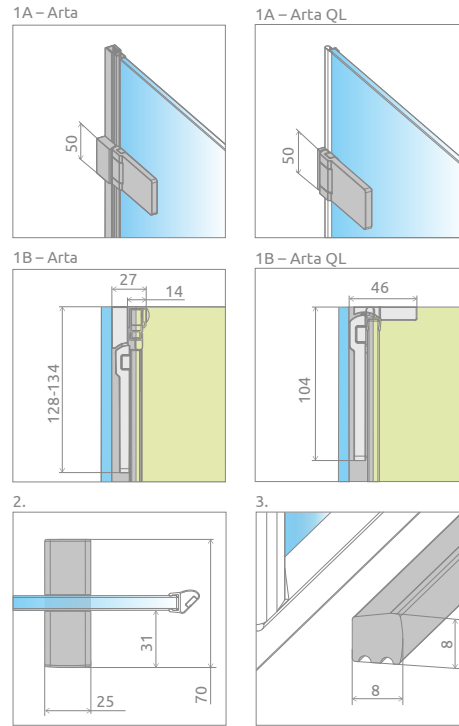

Arta DWD / QL DWD

Profile finish:

03 Chrome+

Arta DWD + Giaros D

Shower enclosure set consists of 2 parts: left and right. Please specify both article numbers when making an order. Doors can be ordered in two same sizes or with different dimensions, if the situation in the bathroom it requires. On the next page you will find the possible combinations of the sizes. For the QL DWD model, use the configurator (www.konfigurator.radaway.eu) or fill in the order form for a non-standard product.

LEFT PART

Model	Height (H)	TRANSPARENT GLASS
		Art. No.
DWD 40 L	2000	386030-03-01L
DWD 45 L	2000	386031-03-01L
DWD 50 L	2000	386032-03-01L
DWD 55 L	2000	386033-03-01L
DWD 60 L	2000	386034-03-01L
QL DWD 25-50 L	2000	10102507-03-01L
QL DWD 50-75 L	2000	10102508-03-01L

RIGHT PART

Model	Height (H)	TRANSPARENT GLASS
		Art. No.
DWD 40 R	2000	386030-03-01R
DWD 45 R	2000	386031-03-01R
DWD 50 R	2000	386032-03-01R
DWD 55 R	2000	386033-03-01R
DWD 60 R	2000	386034-03-01R
QL DWD 25-50 R	2000	10102507-03-01R
QL DWD 50-75 R	2000	10102508-03-01R

■ – available only in the “Made to Measure” programme. Please specify the product dimension.

TECHNICAL DRAWINGS

SYMMETRICAL

Model	X	B1	B2	D	H
DWD 40L+40R	795-807	345	345	690	2000
DWD 45L+45R	895-907	395	395	790	2000
DWD 50L+50R	995-1007	445	445	890	2000
DWD 55L+55R	1095-1107	495	495	990	2000
DWD 60L+60R	1195-1207	545	545	1090	2000