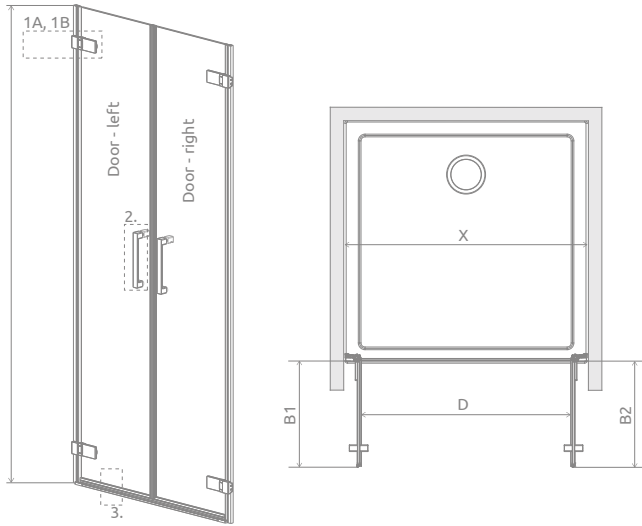

Arta DWD / QL DWD

Profile finish:

03 Chrome+

Arta DWD + Giaros D

Shower enclosure set consists of 2 parts: left and right. Please specify both article numbers when making an order. Doors can be ordered in two same sizes or with different dimensions, if the situation in the bathroom it requires. On the next page you will find the possible combinations of the sizes. For the QL DWD model, use the configurator (www.konfigurator.radaway.eu) or fill in the order form for a non-standard product.

LEFT PART

Model	Height (H)	TRANSPARENT GLASS
		Art. No.
DWD 40 L	2000	386030-03-01L
DWD 45 L	2000	386031-03-01L
DWD 50 L	2000	386032-03-01L
DWD 55 L	2000	386033-03-01L
DWD 60 L	2000	386034-03-01L
QL DWD 25-50 L	2000	10102507-03-01L
QL DWD 50-75 L	2000	10102508-03-01L

RIGHT PART

Model	Height (H)	TRANSPARENT GLASS
		Art. No.
DWD 40 R	2000	386030-03-01R
DWD 45 R	2000	386031-03-01R
DWD 50 R	2000	386032-03-01R
DWD 55 R	2000	386033-03-01R
DWD 60 R	2000	386034-03-01R
QL DWD 25-50 R	2000	10102507-03-01R
QL DWD 50-75 R	2000	10102508-03-01R

■ – available only in the “Made to Measure” programme. Please specify the product dimension.

TECHNICAL DRAWINGS

SYMMETRICAL

Model	X	B1	B2	D	H
DWD 40L+40R	795-807	345	345	690	2000
DWD 45L+45R	895-907	395	395	790	2000
DWD 50L+50R	995-1007	445	445	890	2000
DWD 55L+55R	1095-1107	495	495	990	2000
DWD 60L+60R	1195-1207	545	545	1090	2000