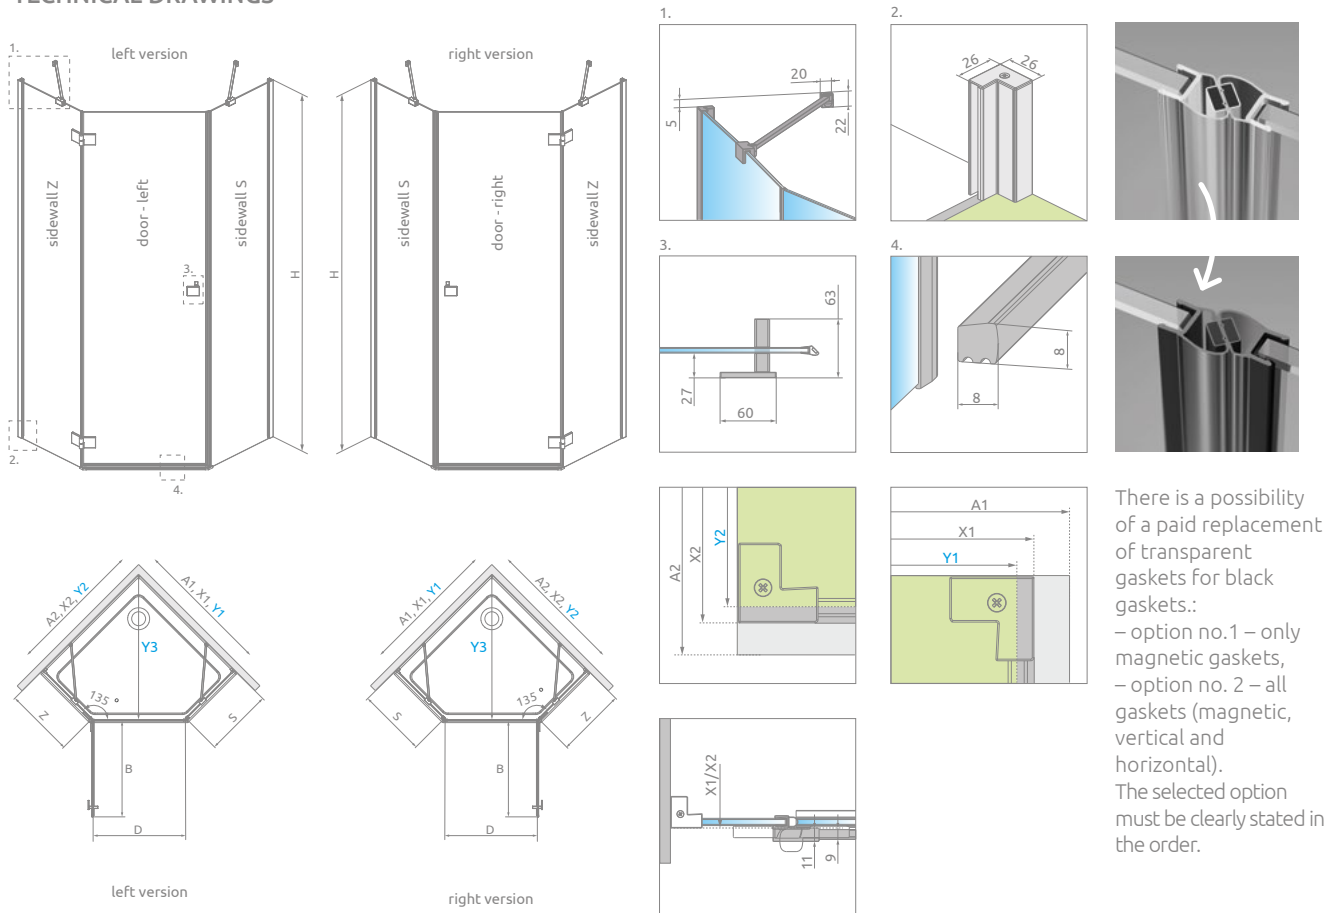

TECHNICAL DRAWINGS