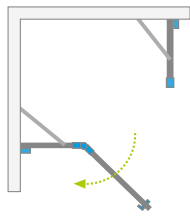

New

Essenza PTJ

Profile finish:

01 Chrome 54 Black

Essenza PTJ + Doros PT

Shower enclosure set consists of 2 parts: shower door and sidewalls Z and S. Please specify all the article numbers when making an order. Instruction for ordering the Essenza PTJ shower enclosure can be found on page 609.