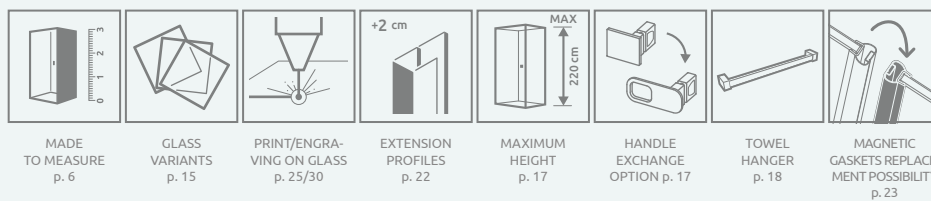

ADDITIONAL OPTIONS