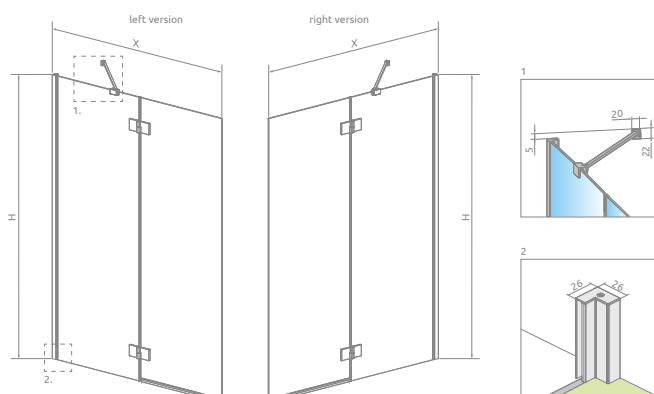

TECHNICAL DRAWINGS

There is a possibility of a paid replacement of transparent gaskets (vertical and horizontal) for black gaskets. This option should be clearly stated in the order.