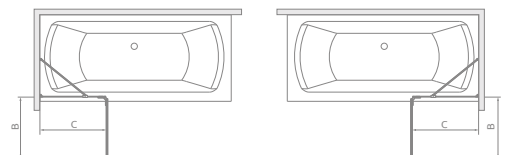

TECHNICAL DRAWINGS

There is a possibility of a paid replacement of transparent gaskets (vertical and horizontal) for black gaskets. This option should be clearly stated in the order.