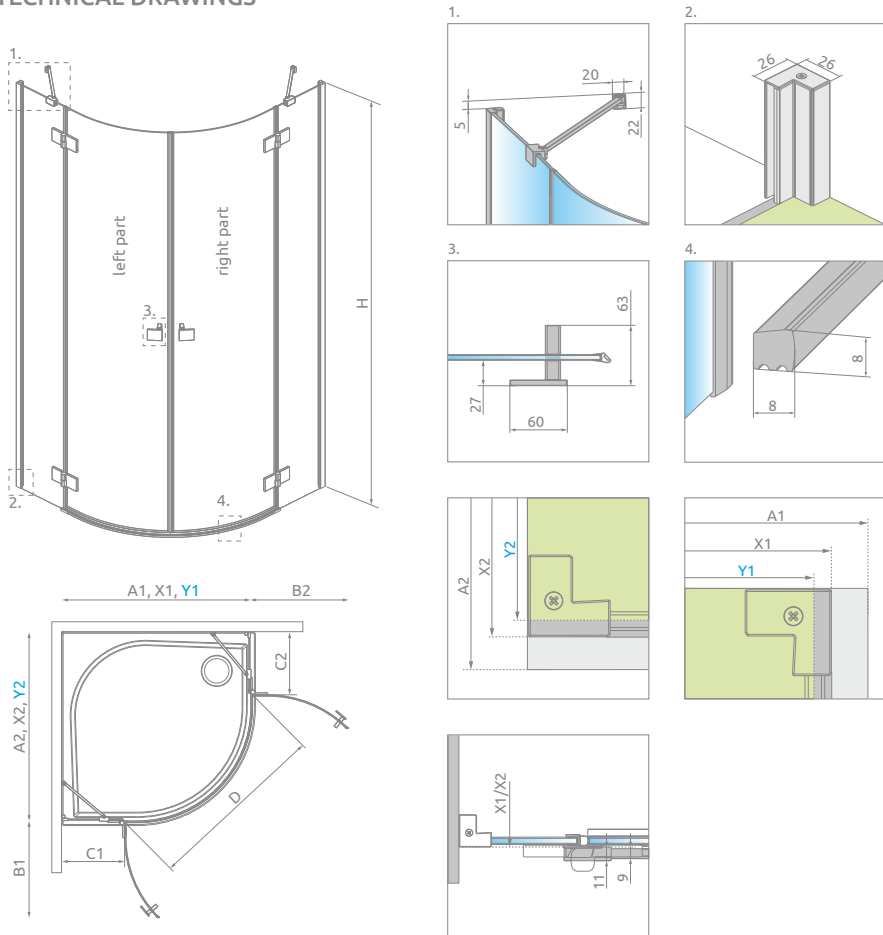

TECHNICAL DRAWINGS