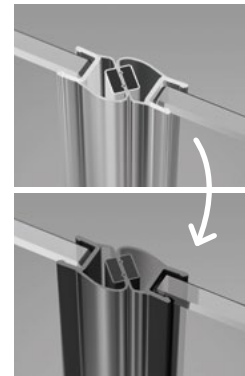

TECHNICAL DRAWINGS