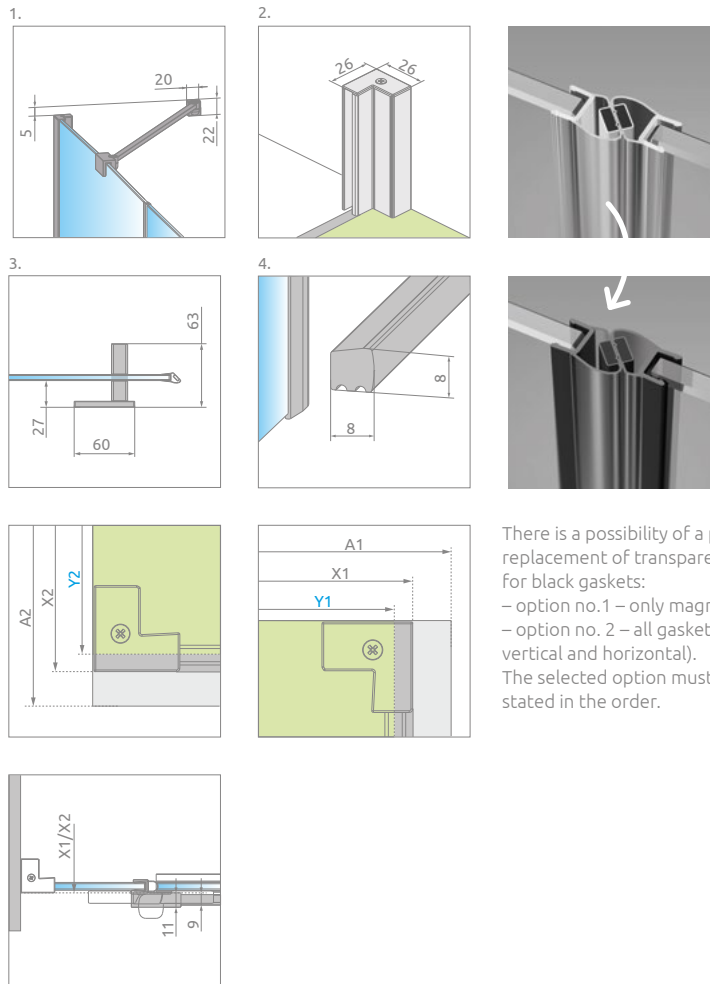

TECHNICAL DRAWINGS