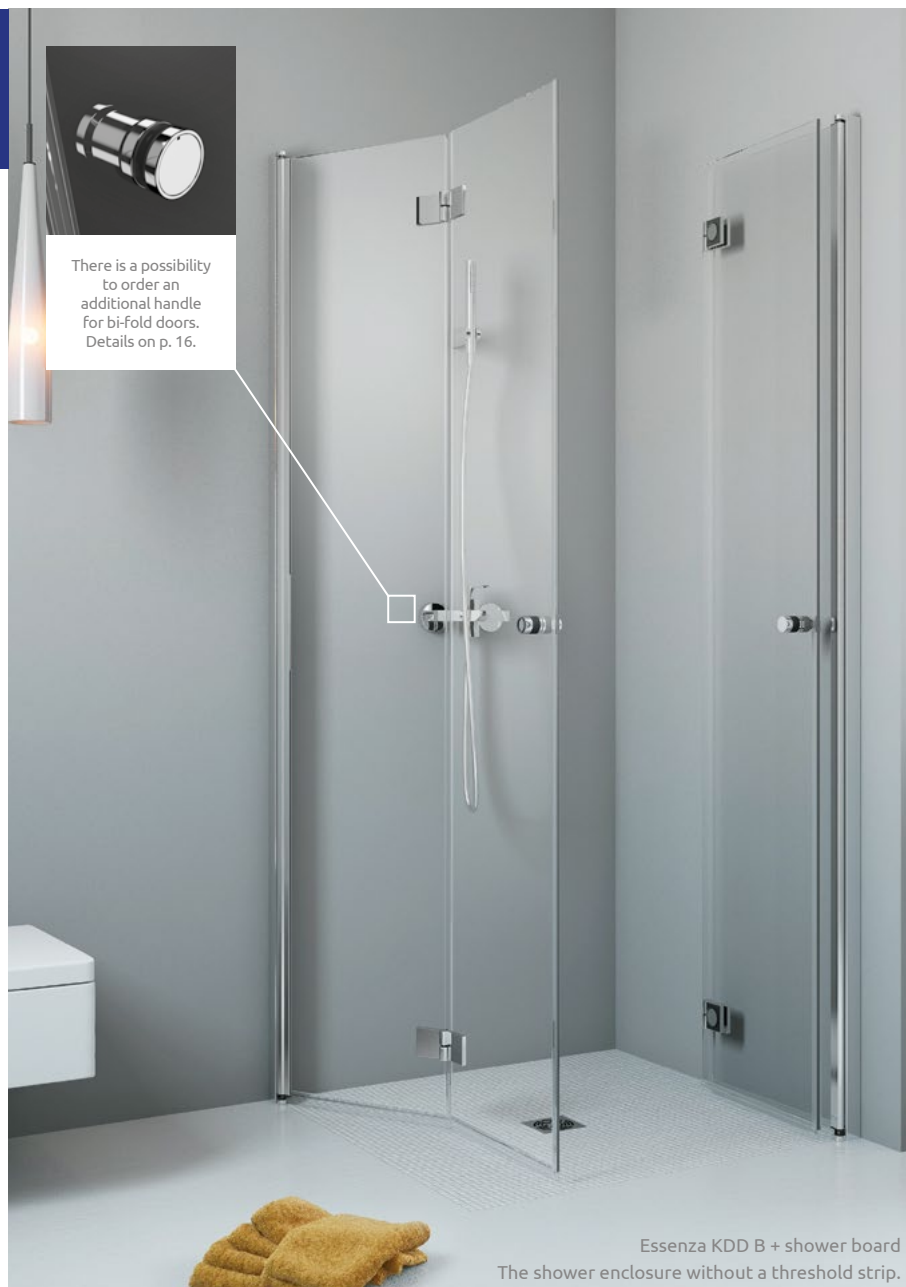

# Essenza KDD B

There is a possibility to order an additional handle for bi-fold doors. Details on p. 16.

Essenza KDD B + shower board  
The shower enclosure without a threshold strip.

Profile finish:

01 Chrome

Shower enclosure set consists of 2 parts: left and right. Please specify both article numbers when making an order.