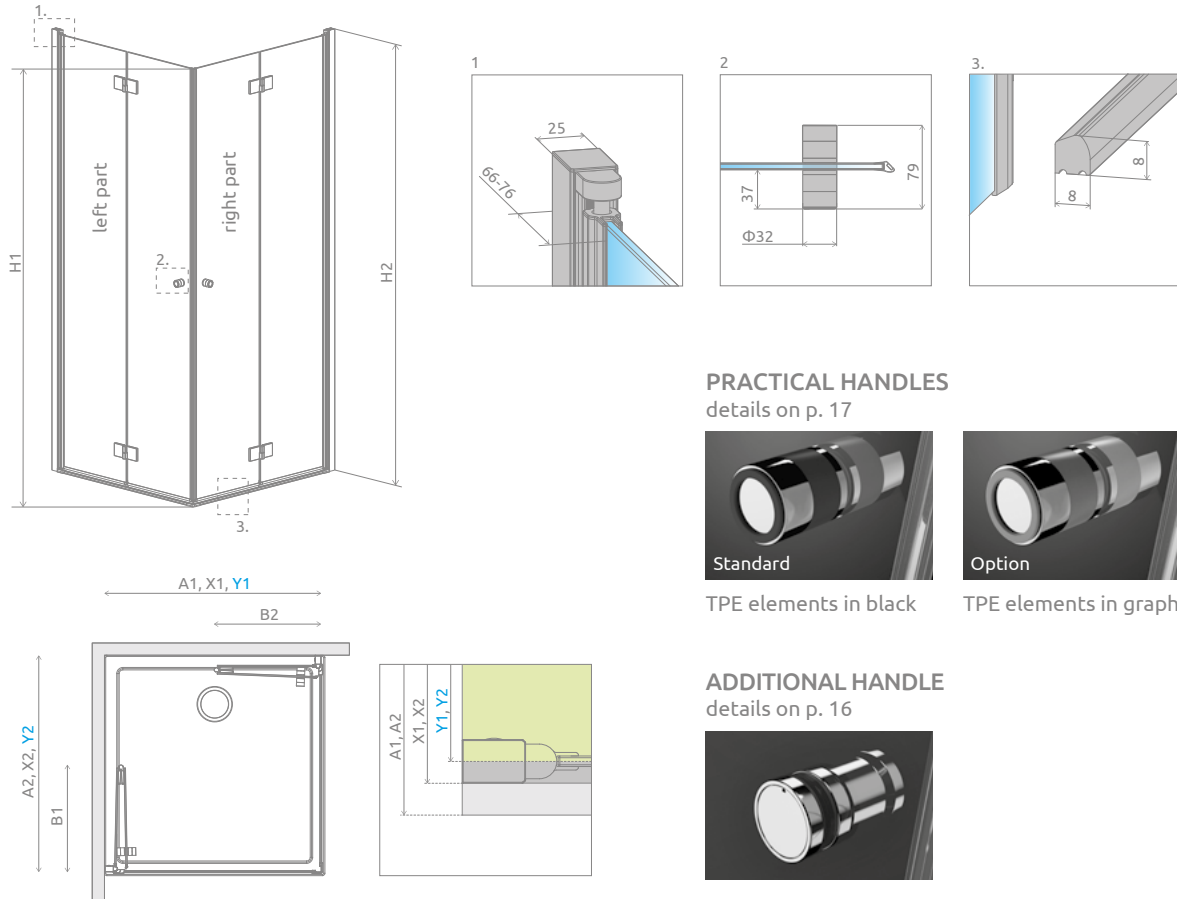

TECHNICAL DRAWINGS