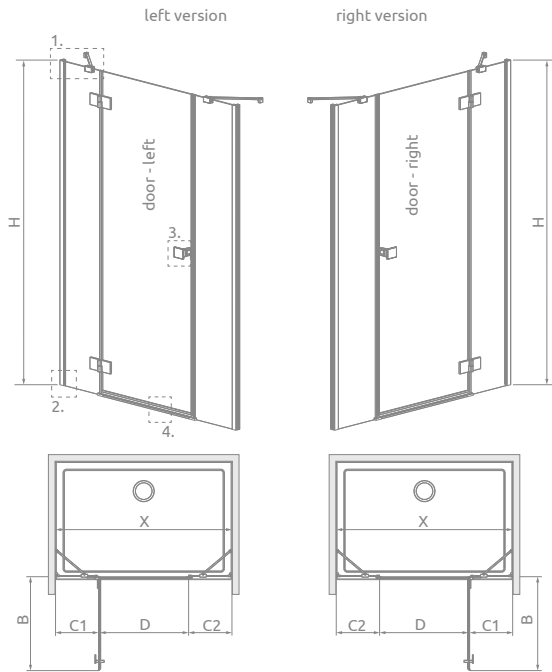

New

Essenza DWJS

Profile finish:

01 Chrome 54 Black

Essenza DWJS + shower board

Shower door set consists of 2 parts: door and front walls. Please specify both article numbers when making an order.

DOOR

Model	TRANSPARENT GLASS	
	profile finish CHROME Art. No.	profile finish BLACK Art. No.
DWJS 110 L	1385030-01-01L	1385030-54-01L
DWJS 110 R	1385030-01-01R	1385030-54-01R
DWJS 120 L	1385031-01-01L	1385031-54-01L
DWJS 120 R	1385031-01-01R	1385031-54-01R
DWJS 130 L	1385032-01-01L	1385032-54-01L
DWJS 130 R	1385032-01-01R	1385032-54-01R
DWJS 140 L	1385033-01-01L	1385033-54-01L
DWJS 140 R	1385033-01-01R	1385033-54-01R

FRONT WALLS S (set of 2 walls)

Model	TRANSPARENT GLASS	
	profile finish CHROME Art. No.	profile finish BLACK Art. No.
S	1384090-01-01	

TECHNICAL DRAWINGS

There is a possibility of a paid replacement of transparent gaskets for black gaskets:

- option no. 1 – only magnetic gaskets,
- option no. 2 – all gaskets (magnetic, vertical and horizontal).

The selected option must be clearly stated in the order.

Model	X	B	C1	C2	D	H
DWJS 110	1085-1115	540	287-302	287-302	505	2000
DWJS 120	1185-1215	640	287-302	287-302	605	2000
DWJS 130	1285-1315	740	287-302	287-302	705	2000
DWJS 140	1385-1415	840	287-302	287-302	805	2000