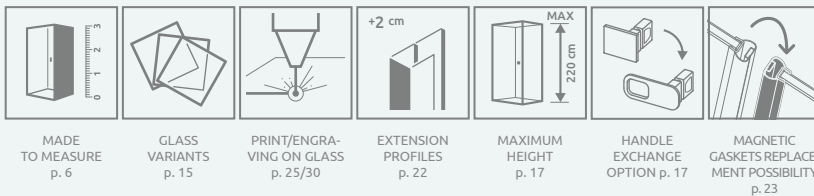

ADDITIONAL OPTIONS