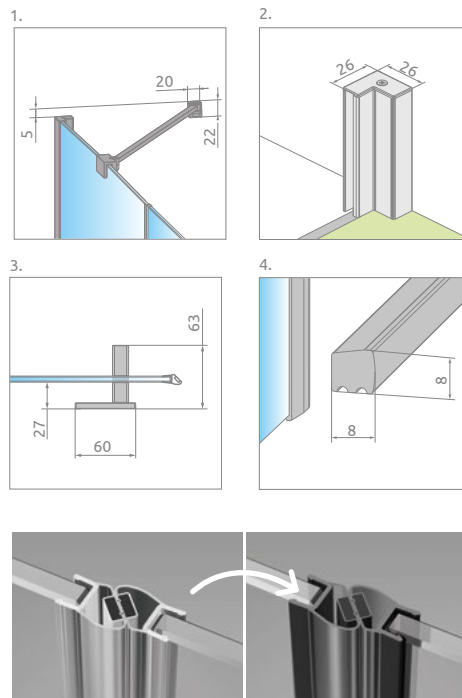

New

Essenza DWJS

Profile finish:

01 Chrome 54 Black

Essenza DWJS + shower board

Shower door set consists of 2 parts: door and front walls. Please specify both article numbers when making an order.

DOOR

Model	TRANSPARENT GLASS	
	profile finish CHROME Art. No.	profile finish BLACK Art. No.
DWJS 110 L	1385030-01-01L	1385030-54-01L
DWJS 110 R	1385030-01-01R	1385030-54-01R
DWJS 120 L	1385031-01-01L	1385031-54-01L
DWJS 120 R	1385031-01-01R	1385031-54-01R
DWJS 130 L	1385032-01-01L	1385032-54-01L
DWJS 130 R	1385032-01-01R	1385032-54-01R
DWJS 140 L	1385033-01-01L	1385033-54-01L
DWJS 140 R	1385033-01-01R	1385033-54-01R

FRONT WALLS S (set of 2 walls)

Model	TRANSPARENT GLASS	
	profile finish CHROME Art. No.	profile finish BLACK Art. No.
S	1384090-01-01	

TECHNICAL DRAWINGS

There is a possibility of a paid replacement of transparent gaskets for black gaskets:

- option no. 1 – only magnetic gaskets,
- option no. 2 – all gaskets (magnetic, vertical and horizontal).

The selected option must be clearly stated in the order.

Model	X	B	C1	C2	D	H
DWJS 110	1085-1115	540	287-302	287-302	505	2000
DWJS 120	1185-1215	640	287-302	287-302	605	2000
DWJS 130	1285-1315	740	287-302	287-302	705	2000
DWJS 140	1385-1415	840	287-302	287-302	805	2000