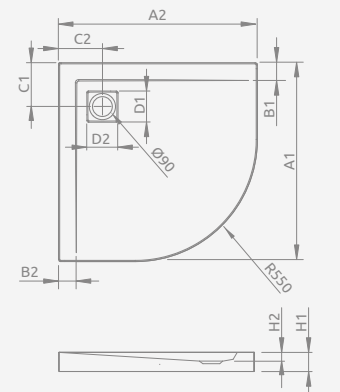

DOROS PLUS A	A1	A2	B1	B2	C1	C2	H1	H2
80×80	800	800	250	250	200	200	40	6
90×90	900	900	350	350	200	200	40	6

Model	Art. No.
ARGOS A 90×90	4AA99-01
ARGOS A 100×100	4AA1010-01

ARGOS A

To be installed on floor (without legs), siphon outlet \varnothing 90 mm, recommended siphon R399.

The possibility of buying legs. Details on p. 562.

ARGOS A	A1	A2	B1	B2	C1	C2	D1	D2	H1	H2
90×90	900	900	80	80	200	200	135	135	55	20
100×100	1000	1000	80	80	200	200	135	135	55	20