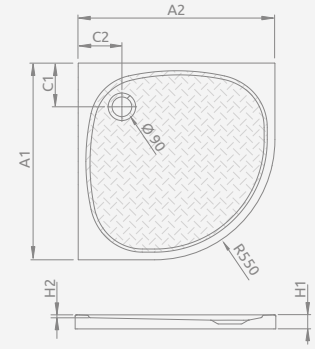

Anti-slip surface.

Model	Art. No.
ZANTOS A 90×90	M3ZNA9090-06

ZANTOS A

To be installed on floor (without legs), siphon outlet \varnothing 90 mm, recommended siphons TB90, TB21, TBXS, R500, R580, R510, 690 P, R400 SLIM, R400W SLIM.

ZANTOS A	A1	A2	C1	C2	H1	H2
90×90	900	900	200	200	32	10

Model	Art. No.
GIAROS A 90×90	MKGA9090-03

GIAROS A

To be installed on floor, siphon outlet \varnothing 50 mm, recommended siphon 5SL1.

GIAROS A	A1	A2	B1	C1	C2	H1	H2
90×90	900	900	100	70	450	40	18

Model	Art. No.
DOROS PLUS A 80×80	SDRPA8080-01
DOROS PLUS A 90×90	SDRPA9090-01

DOROS PLUS A

To be installed on floor (without legs), siphon outlet \varnothing 90 mm, recommended siphons TB90, TB21, TBXS, R500, R580, R510, 690 P, R400 SLIM, R400W SLIM.