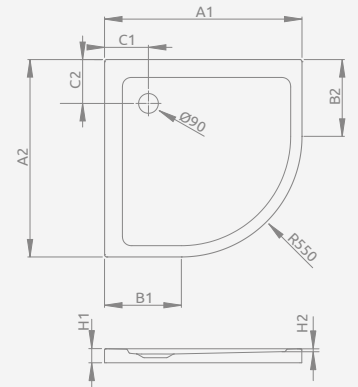

ZANTOS A	A1	A2	C1	C2	H1	H2
90×90	900	900	200	200	32	10

Model	Art. No.
GIAROS A 90×90	MKGA9090-03

GIAROS A

To be installed on floor, siphon outlet \varnothing 50 mm, recommended siphon 5SL1.

GIAROS A	A1	A2	B1	C1	C2	H1	H2
90×90	900	900	100	70	450	40	18

Model	Art. No.
DOROS PLUS A 80×80	SDRPA8080-01
DOROS PLUS A 90×90	SDRPA9090-01

DOROS PLUS A

To be installed on floor (without legs), siphon outlet \varnothing 90 mm, recommended siphons TB90, TB21, TBXS, R500, R580, R510, 690 P, R400 SLIM, R400W SLIM.