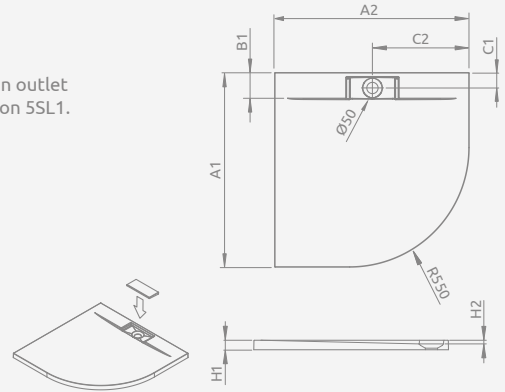

Anti-slip surface.

Model	Art. No.
ZANTOS A 90×90	M3ZNA9090-06

ZANTOS A

To be installed on floor (without legs), siphon outlet \varnothing 90 mm, recommended siphons TB90, TB21, TBXS, R500, R580, R510, 690 P, R400 SLIM, R400W SLIM.

ZANTOS A	A1	A2	C1	C2	H1	H2
90×90	900	900	200	200	32	10

Model	Art. No.
GIAROS A 90×90	MKGA9090-03

GIAROS A

To be installed on floor, siphon outlet \varnothing 50 mm, recommended siphon 5SL1.

GIAROS A	A1	A2	B1	C1	C2	H1	H2
90×90	900	900	100	70	450	40	18

Model	Art. No.
DOROS PLUS A 80×80	SDRPA8080-01
DOROS PLUS A 90×90	SDRPA9090-01

DOROS PLUS A

To be installed on floor (without legs), siphon outlet \varnothing 90 mm, recommended siphons TB90, TB21, TBXS, R500, R580, R510, 690 P, R400 SLIM, R400W SLIM.