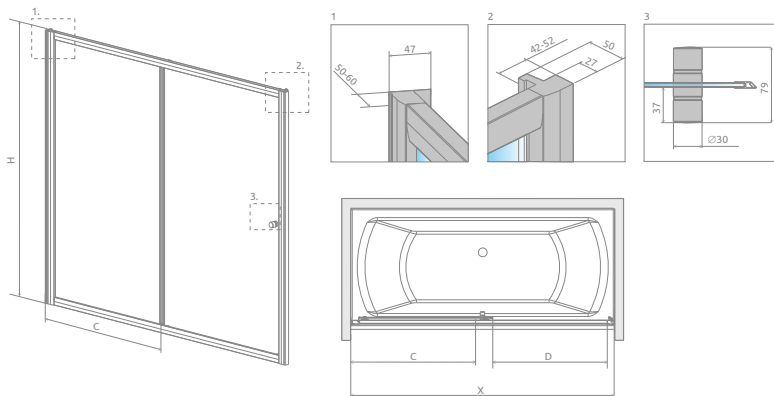

Vesta DWJ

ADDITIONAL OPTIONS

Profile finish:

01 Chrome

A universal bathtub screen that can be assembled as a left-hand or right-hand version.

SLIDING DOOR

Model	Width (X)	Height (H)	TRANSPARENT GLASS	
			GLASS FINISH	
			Art. No.	Fabric
DWJ 140	1390-1410	1500	209114-01-01	209114-01-06*
DWJ 150	1490-1510	1500	209115-01-01	209115-01-06*
DWJ 160	1590-1610	1500	209116-01-01	209116-01-06*
DWJ 170	1690-1710	1500	209117-01-01	209117-01-06*
DWJ 180	1790-1810	1500	209118-01-01	209118-01-06*

TECHNICAL DRAWINGS

Extension profiles		Art. No.
	U profile + 2 cm	P01-120150001
	U profile + 4 cm	P01-121150001

Model	X	D	H
DWJ 140	1390-1410	590	1500
DWJ 150	1490-1510	640	1500
DWJ 160	1590-1610	690	1500
DWJ 170	1690-1710	740	1500
DWJ 180	1790-1810	790	1500

* while stock lasts
Dimensions are given in mm.