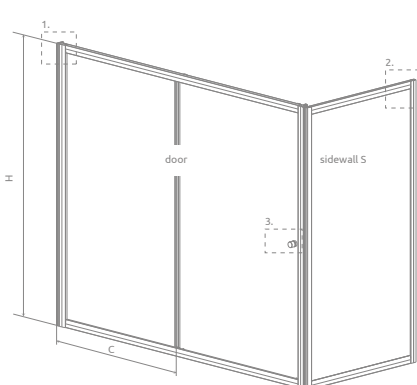

Vesta DWJ+S

ADDITIONAL OPTIONS

Profile finish:

01 Chrome

Bathtub screen consists of 2 parts: sliding door and sidewall.
A universal bathtub screen that can be assembled as a left-hand or right-hand version.

SLIDING DOOR

Model	Width (A1)	X1	C	D	Height (H)	TRANSPARENT GLASS	GLASS FINISH
						Art. No.	Fabric Art. No.
DWJ 140	1400	1390-1400	643-653	590	1500	209114-01-01	209114-01-06*
DWJ 150	1500	1490-1500	693-703	640	1500	209115-01-01	209115-01-06*
DWJ 160	1600	1590-1600	743-753	690	1500	209116-01-01	209116-01-06*
DWJ 170	1700	1690-1700	793-803	740	1500	209117-01-01	209117-01-06*
DWJ 180	1800	1790-1800	843-853	790	1500	209118-01-01	209118-01-06*

SIDEWALL S

Model	Width (A2)	X2	Height (H)	TRANSPARENT GLASS	GLASS FINISH
				Art. No.	Fabric Art. No.
S 65	650	640-647	1500	204065-01	204065-06*
S 70	700	690-697	1500	204070-01	204070-06*
S 75	750	740-747	1500	204075-01	204075-06*
S 80	800	790-797	1500	204080-01	204080-06*

It is possible to build a three-walled screen, in this case please contact the Non-Standard Shower Enclosure Department.

TECHNICAL DRAWINGS

Extension profiles	Art. No.
U profile + 2 cm (door only)	P01-120150001
U profile + 4 cm (door only)	P01-121150001