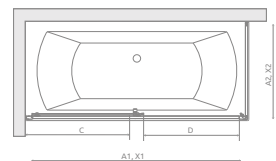

TECHNICAL DRAWINGS

Extension profiles	Art. No.
U profile + 2 cm (door only)	P01-120150001
U profile + 4 cm (door only)	P01-121150001