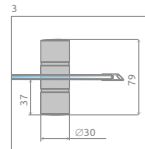

TECHNICAL DRAWINGS

Extension profiles	Art. No.
U profile + 2 cm (door only)	P01-120150001
U profile + 4 cm (door only)	P01-121150001