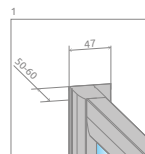

Vesta DWJ+S

ADDITIONAL OPTIONS

Profile finish:

01 Chrome

Bathtub screen consists of 2 parts: sliding door and sidewall.
A universal bathtub screen that can be assembled as a left-hand or right-hand version.

SLIDING DOOR

Model	Width (A1)	X1	C	D	Height (H)	TRANSPARENT GLASS	GLASS FINISH
						Art. No.	Fabric Art. No.
DWJ 140	1400	1390-1400	643-653	590	1500	209114-01-01	209114-01-06*
DWJ 150	1500	1490-1500	693-703	640	1500	209115-01-01	209115-01-06*
DWJ 160	1600	1590-1600	743-753	690	1500	209116-01-01	209116-01-06*
DWJ 170	1700	1690-1700	793-803	740	1500	209117-01-01	209117-01-06*
DWJ 180	1800	1790-1800	843-853	790	1500	209118-01-01	209118-01-06*

SIDEWALL S

Model	Width (A2)	X2	Height (H)	TRANSPARENT GLASS	GLASS FINISH
				Art. No.	Fabric Art. No.
S 65	650	640-647	1500	204065-01	204065-06*
S 70	700	690-697	1500	204070-01	204070-06*
S 75	750	740-747	1500	204075-01	204075-06*
S 80	800	790-797	1500	204080-01	204080-06*

It is possible to build a three-walled screen, in this case please contact the Non-Standard Shower Enclosure Department.

TECHNICAL DRAWINGS

Extension profiles	Art. No.
U profile + 2 cm (door only)	P01-120150001
U profile + 4 cm (door only)	P01-121150001