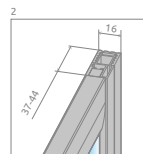

Vesta DWJ+S

ADDITIONAL OPTIONS

Profile finish:

01 Chrome

Bathtub screen consists of 2 parts: sliding door and sidewall.
A universal bathtub screen that can be assembled as a left-hand or right-hand version.

SLIDING DOOR

Model	Width (A1)	X1	C	D	Height (H)	TRANSPARENT GLASS	GLASS FINISH
						Art. No.	Fabric Art. No.
DWJ 140	1400	1390-1400	643-653	590	1500	209114-01-01	209114-01-06*
DWJ 150	1500	1490-1500	693-703	640	1500	209115-01-01	209115-01-06*
DWJ 160	1600	1590-1600	743-753	690	1500	209116-01-01	209116-01-06*
DWJ 170	1700	1690-1700	793-803	740	1500	209117-01-01	209117-01-06*
DWJ 180	1800	1790-1800	843-853	790	1500	209118-01-01	209118-01-06*

SIDEWALL S

Model	Width (A2)	X2	Height (H)	TRANSPARENT GLASS	GLASS FINISH
				Art. No.	Fabric Art. No.
S 65	650	640-647	1500	204065-01	204065-06*
S 70	700	690-697	1500	204070-01	204070-06*
S 75	750	740-747	1500	204075-01	204075-06*
S 80	800	790-797	1500	204080-01	204080-06*

It is possible to build a three-walled screen, in this case please contact the Non-Standard Shower Enclosure Department.

TECHNICAL DRAWINGS

Extension profiles	Art. No.
U profile + 2 cm (door only)	P01-120150001
U profile + 4 cm (door only)	P01-121150001