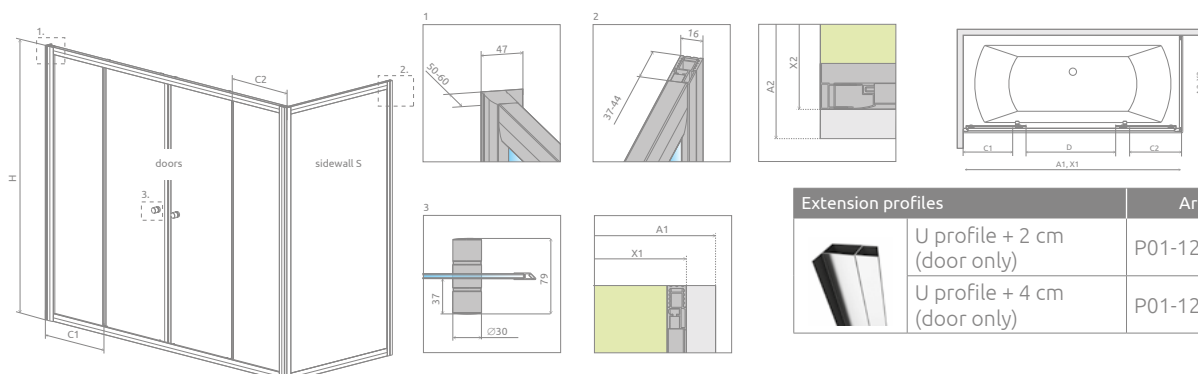

Vesta DWD+S

ADDITIONAL OPTIONS

Profile finish:

01 Chrome

Bathtub screen consists of 2 parts: sliding doors and sidewall.

SLIDING DOORS

Model	Width (A1)	X1	C1	C2	D	Height (H)	TRANSPARENT GLASS	GLASS FINISH
							Art. No.	Fabric Art. No.
DWD 140	1400	1390-1400	318-328	318	515	1500	203140-01	203140-06*
DWD 150	1500	1490-1500	343-353	343	565	1500	203150-01	203150-06*
DWD 160	1600	1590-1600	368-378	368	615	1500	203160-01	203160-06*
DWD 170	1700	1690-1700	393-403	393	665	1500	203170-01	203170-06*
DWD 180	1800	1790-1800	418-428	418	715	1500	203180-01	203180-06*

SIDEWALL S

Model	Width (A2)	X2	Height (H)	TRANSPARENT GLASS	GLASS FINISH
				Art. No.	Fabric Art. No.
S 65	650	640-647	1500	204065-01	204065-06*
S 70	700	690-697	1500	204070-01	204070-06*
S 75	750	740-747	1500	204075-01	204075-06*
S 80	800	790-797	1500	204080-01	204080-06*

It is possible to build a three-walled screen, in this case please contact the Non-Standard Shower Enclosure Department.

TECHNICAL DRAWINGS

* while stock lasts
Dimensions are given in mm.