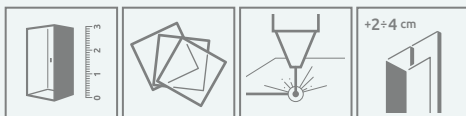

Twist DW

Profile finish:

01 Chrome

Twist DW + Argos D

This is a universal door. It possible to install it as a right or left version.

Model	Width of niche (X)	Height (H)	TRANSPARENT GLASS
			Art. No.
DW 70	685-710	1900	382000-01
DW 80	785-810	1900	382001-01
DW 90	885-910	1900	382002-01
DW 100	985-1010	1900	382003-01

TECHNICAL DRAWINGS

Model	X	B	D	E	H
DW 70	685-710	475	495	140-150	1900
DW 80	785-810	575	595	140-150	1900
DW 90	885-910	675	695	140-150	1900
DW 100	985-1010	775	795	140-150	1900

ADDITIONAL OPTIONS

MADE
TO MEASURE
p. 6