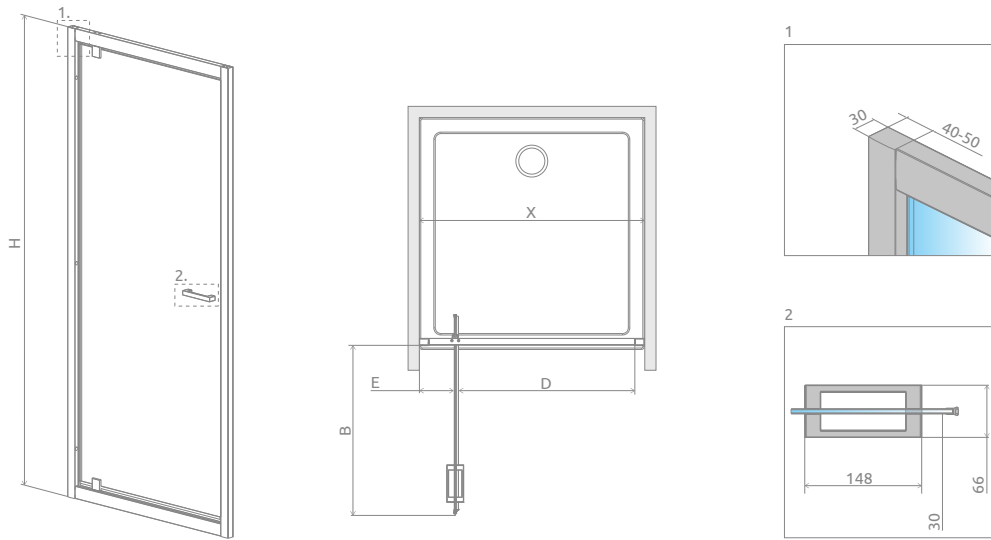

Twist DW

Profile finish:

01 Chrome

Twist DW + Argos D

This is a universal door. It possible to install it as a right or left version.

Model	Width of niche (X)	Height (H)	TRANSPARENT GLASS
			Art. No.
DW 70	685-710	1900	382000-01
DW 80	785-810	1900	382001-01
DW 90	885-910	1900	382002-01
DW 100	985-1010	1900	382003-01

TECHNICAL DRAWINGS

Model	X	B	D	E	H
DW 70	685-710	475	495	140-150	1900
DW 80	785-810	575	595	140-150	1900
DW 90	885-910	675	695	140-150	1900
DW 100	985-1010	775	795	140-150	1900

ADDITIONAL OPTIONS

MADE
TO MEASURE
p. 6

GLASS VARIANTS
p. 11

PRINT/ENGRAVING
ON GLASS
p. 26/30

EXTENSION
PROFILES
p. 21

Extension profiles	Art. No.
 U profile + 2 cm	P01-141190001
 U profile + 4 cm	P01-142190001

NAVIGATION

Dimensions are given in mm.