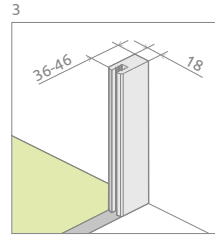

# Twist DW+S

Profile finish:

01 Chrome

Twist DW+S + Argos C

Shower enclosure set consists of 2 parts: a shower door and a sidewall. Please specify all the article numbers when making an order. This is a universal shower enclosure. It possible to install it as a right or left version.

## DOOR

Model	Tray width (A1)	Dimension to the glass panel axis (Y1)	Height (H)	TRANSPARENT GLASS
				Art. No.
DW 70	700	678-688	1900	382000-01
DW 80	800	778-788	1900	382001-01
DW 90	900	878-888	1900	382002-01
DW 100	1000	978-988	1900	382003-01

## SIDEWALL

Model	Tray width (A2)	Height (H)	TRANSPARENT GLASS
			Art. No.
S 70	700	1900	382009-01
S 75	750	1900	382010-01
S 80	800	1900	382011-01
S 90	900	1900	382012-01
S 100	1000	1900	382013-01

## TECHNICAL DRAWINGS

Door	A1	X1	Y1	B	D	E	H
DW 70	700	690-700	<a href="#">678-688</a>	475	495	140-150	1900
DW 80	800	790-800	<a href="#">778-788</a>	575	595	140-150	1900
DW 90	900	890-900	<a href="#">878-888</a>	675	695	140-150	1900
DW 100	1000	990-1000	<a href="#">978-988</a>	775	795	140-150	1900