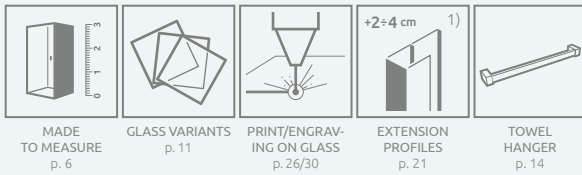

ADDITIONAL OPTIONS

MADE TO MEASURE
p. 6

GLASS VARIANTS
p. 11

PRINT/ENGRAVING ON GLASS
p. 26/30

+2÷4 cm¹⁾
EXTENSION PROFILES
p. 21

TOWEL HANGER
p. 14

Extension profiles	Art. No.
U profile + 2 cm – for installation on the side of the door	P01-141190001
U profile + 4 cm – for installation on the side of the door	P01-142190001

NAVIGATION

¹⁾ Applies to door extension only.
Dimensions are given in mm.