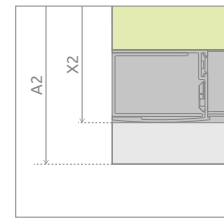

TECHNICAL DRAWINGS

Door	A1	X1	Y1	B	D	E	H
DW 70	700	690-700	678-688	475	495	140-150	1900
DW 80	800	790-800	778-788	575	595	140-150	1900
DW 90	900	890-900	878-888	675	695	140-150	1900
DW 100	1000	990-1000	978-988	775	795	140-150	1900

Sidewall	A2	X2
S 70	700	690-700
S 75	750	740-750
S 80	800	790-800
S 90	900	890-900
S 100	1000	990-1000