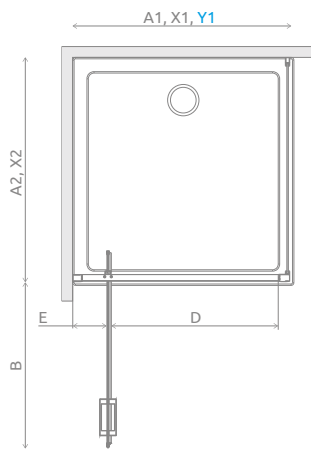

# Twist DW+S

Profile finish:

01 Chrome

Twist DW+S + Argos C

Shower enclosure set consists of 2 parts: a shower door and a sidewall. Please specify all the article numbers when making an order. This is a universal shower enclosure. It possible to install it as a right or left version.

## DOOR

Model	Tray width (A1)	Dimension to the glass panel axis (Y1)	Height (H)	TRANSPARENT GLASS
				Art. No.
DW 70	700	678-688	1900	382000-01
DW 80	800	778-788	1900	382001-01
DW 90	900	878-888	1900	382002-01
DW 100	1000	978-988	1900	382003-01

## SIDEWALL

Model	Tray width (A2)	Height (H)	TRANSPARENT GLASS
			Art. No.
S 70	700	1900	382009-01
S 75	750	1900	382010-01
S 80	800	1900	382011-01
S 90	900	1900	382012-01
S 100	1000	1900	382013-01

## TECHNICAL DRAWINGS

Door	A1	X1	Y1	B	D	E	H
DW 70	700	690-700	<a href="#">678-688</a>	475	495	140-150	1900
DW 80	800	790-800	<a href="#">778-788</a>	575	595	140-150	1900
DW 90	900	890-900	<a href="#">878-888</a>	675	695	140-150	1900
DW 100	1000	990-1000	<a href="#">978-988</a>	775	795	140-150	1900