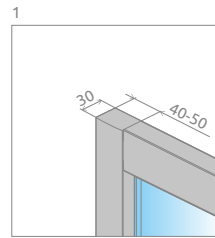

# Twist DW+S

Profile finish:

01 Chrome

Twist DW+S + Argos C

Shower enclosure set consists of 2 parts: a shower door and a sidewall. Please specify all the article numbers when making an order. This is a universal shower enclosure. It possible to install it as a right or left version.

## DOOR

Model	Tray width (A1)	Dimension to the glass panel axis (Y1)	Height (H)	TRANSPARENT GLASS
				Art. No.
DW 70	700	678-688	1900	382000-01
DW 80	800	778-788	1900	382001-01
DW 90	900	878-888	1900	382002-01
DW 100	1000	978-988	1900	382003-01

## SIDEWALL

Model	Tray width (A2)	Height (H)	TRANSPARENT GLASS
			Art. No.
S 70	700	1900	382009-01
S 75	750	1900	382010-01
S 80	800	1900	382011-01
S 90	900	1900	382012-01
S 100	1000	1900	382013-01

## TECHNICAL DRAWINGS

Door	A1	X1	Y1	B	D	E	H
DW 70	700	690-700	<a href="#">678-688</a>	475	495	140-150	1900
DW 80	800	790-800	<a href="#">778-788</a>	575	595	140-150	1900
DW 90	900	890-900	<a href="#">878-888</a>	675	695	140-150	1900
DW 100	1000	990-1000	<a href="#">978-988</a>	775	795	140-150	1900