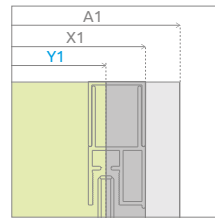

# Twist DW+S

Profile finish:

01 Chrome

Twist DW+S + Argos C

Shower enclosure set consists of 2 parts: a shower door and a sidewall. Please specify all the article numbers when making an order. This is a universal shower enclosure. It possible to install it as a right or left version.

## DOOR

Model	Tray width (A1)	Dimension to the glass panel axis (Y1)	Height (H)	TRANSPARENT GLASS
				Art. No.
DW 70	700	678-688	1900	382000-01
DW 80	800	778-788	1900	382001-01
DW 90	900	878-888	1900	382002-01
DW 100	1000	978-988	1900	382003-01

## SIDEWALL

Model	Tray width (A2)	Height (H)	TRANSPARENT GLASS
			Art. No.
S 70	700	1900	382009-01
S 75	750	1900	382010-01
S 80	800	1900	382011-01
S 90	900	1900	382012-01
S 100	1000	1900	382013-01

## TECHNICAL DRAWINGS

Door	A1	X1	Y1	B	D	E	H
DW 70	700	690-700	<a href="#">678-688</a>	475	495	140-150	1900
DW 80	800	790-800	<a href="#">778-788</a>	575	595	140-150	1900
DW 90	900	890-900	<a href="#">878-888</a>	675	695	140-150	1900
DW 100	1000	990-1000	<a href="#">978-988</a>	775	795	140-150	1900