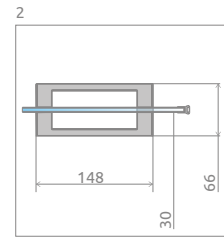

# Twist DW+S

Profile finish:

01 Chrome

Twist DW+S + Argos C

Shower enclosure set consists of 2 parts: a shower door and a sidewall. Please specify all the article numbers when making an order. This is a universal shower enclosure. It possible to install it as a right or left version.

## DOOR

Model	Tray width (A1)	Dimension to the glass panel axis (Y1)	Height (H)	TRANSPARENT GLASS
				Art. No.
DW 70	700	678-688	1900	382000-01
DW 80	800	778-788	1900	382001-01
DW 90	900	878-888	1900	382002-01
DW 100	1000	978-988	1900	382003-01

## SIDEWALL

Model	Tray width (A2)	Height (H)	TRANSPARENT GLASS
			Art. No.
S 70	700	1900	382009-01
S 75	750	1900	382010-01
S 80	800	1900	382011-01
S 90	900	1900	382012-01
S 100	1000	1900	382013-01

## TECHNICAL DRAWINGS

Door	A1	X1	Y1	B	D	E	H
DW 70	700	690-700	<a href="#">678-688</a>	475	495	140-150	1900
DW 80	800	790-800	<a href="#">778-788</a>	575	595	140-150	1900
DW 90	900	890-900	<a href="#">878-888</a>	675	695	140-150	1900
DW 100	1000	990-1000	<a href="#">978-988</a>	775	795	140-150	1900