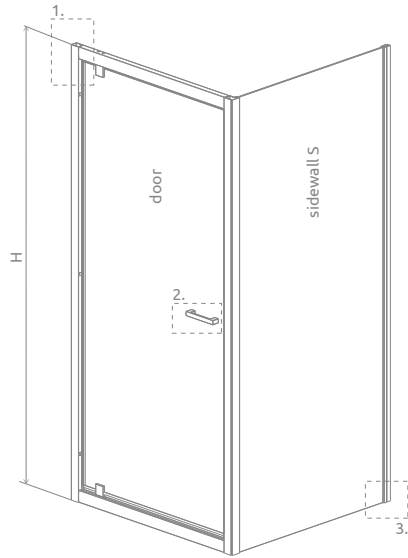

# Twist DW+S

Profile finish:

01 Chrome

Twist DW+S + Argos C

Shower enclosure set consists of 2 parts: a shower door and a sidewall. Please specify all the article numbers when making an order. This is a universal shower enclosure. It possible to install it as a right or left version.

## DOOR

Model	Tray width (A1)	Dimension to the glass panel axis (Y1)	Height (H)	TRANSPARENT GLASS
				Art. No.
DW 70	700	678-688	1900	382000-01
DW 80	800	778-788	1900	382001-01
DW 90	900	878-888	1900	382002-01
DW 100	1000	978-988	1900	382003-01

## SIDEWALL

Model	Tray width (A2)	Height (H)	TRANSPARENT GLASS
			Art. No.
S 70	700	1900	382009-01
S 75	750	1900	382010-01
S 80	800	1900	382011-01
S 90	900	1900	382012-01
S 100	1000	1900	382013-01

## TECHNICAL DRAWINGS

Door	A1	X1	Y1	B	D	E	H
DW 70	700	690-700	<a href="#">678-688</a>	475	495	140-150	1900
DW 80	800	790-800	<a href="#">778-788</a>	575	595	140-150	1900
DW 90	900	890-900	<a href="#">878-888</a>	675	695	140-150	1900
DW 100	1000	990-1000	<a href="#">978-988</a>	775	795	140-150	1900