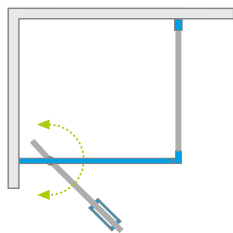

# Twist DW+S

Profile finish:

01 Chrome

Twist DW+S + Argos C

Shower enclosure set consists of 2 parts: a shower door and a sidewall. Please specify all the article numbers when making an order. This is a universal shower enclosure. It possible to install it as a right or left version.

## DOOR

Model	Tray width (A1)	Dimension to the glass panel axis (Y1)	Height (H)	TRANSPARENT GLASS
				Art. No.
DW 70	700	678-688	1900	382000-01
DW 80	800	778-788	1900	382001-01
DW 90	900	878-888	1900	382002-01
DW 100	1000	978-988	1900	382003-01

## SIDEWALL

Model	Tray width (A2)	Height (H)	TRANSPARENT GLASS
			Art. No.
S 70	700	1900	382009-01
S 75	750	1900	382010-01
S 80	800	1900	382011-01
S 90	900	1900	382012-01
S 100	1000	1900	382013-01

## TECHNICAL DRAWINGS

Door	A1	X1	Y1	B	D	E	H
DW 70	700	690-700	<a href="#">678-688</a>	475	495	140-150	1900
DW 80	800	790-800	<a href="#">778-788</a>	575	595	140-150	1900
DW 90	900	890-900	<a href="#">878-888</a>	675	695	140-150	1900
DW 100	1000	990-1000	<a href="#">978-988</a>	775	795	140-150	1900