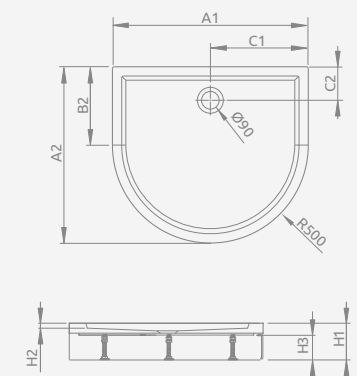

## ■ DELOS P

To be installed on floor (without legs), siphon outlet  $\varnothing$  90 mm, recommended siphons TB90, TB21, TBXS, R500, R580, R510, R400 SLIM, R400W SLIM, 690 P.

The possibility of buying legs. Details on p. 562.

DELOS P	A1	A2	B2	C1	C2	H1	H2
100x90	1000	900	400	500	155	50	12

Model	Art. No.
DELOS P + panel 100x90	4Z19150-03N

## ■ DELOS P with front panel

Shower tray with a removable panel, siphon outlet  $\varnothing$  90 mm, installing frame included, recommended siphons TB90, TB21, TBXS, R500, R580, R510, 690 P, R400 SLIM, R400W SLIM.

DELOS P + panel	A1	A2	B2	C1	C2	H1	H2	H3
100x90	1000	900	400	500	155	150	12	90