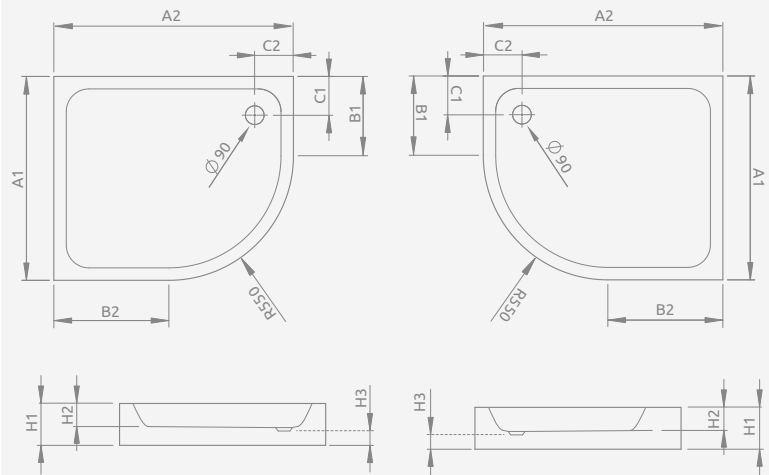

Left version

Right version

Model	Art. No.
SIROS E Compact 80x90 L	SBE8917-1L
SIROS E Compact 80x90 R	SBE9817-1R

## ■ SIROS E Compact

Integrated panel, expanded polystyrene base, siphon outlet  $\varnothing$  90 mm, recommended siphons TB90, TB21, R500, R580, R510.

Left version

Right version

SIROS E Compact	A1	A2	B1	B2	C1	C2	H1	H2	H3
80x90	800	900	250	350	190	190	170	70	90

## ■ DELOS P with front panel

Shower tray with a removable panel, siphon outlet  $\varnothing$  90 mm, installing frame included, recommended siphons TB90, TB21, TBXS, R500, R580, R510, 690 P, R400 SLIM, R400W SLIM.

DELOS P + panel	A1	A2	B2	C1	C2	H1	H2	H3
100x90	1000	900	400	500	155	150	12	90