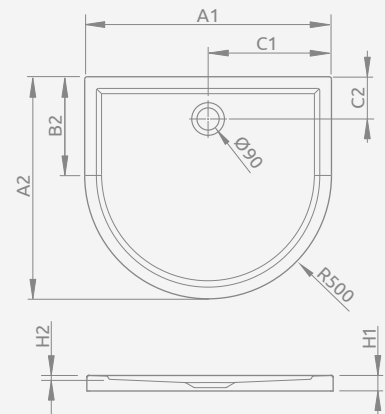

DELOS P	A1	A2	B2	C1	C2	H1	H2
100x90	1000	900	400	500	155	50	12