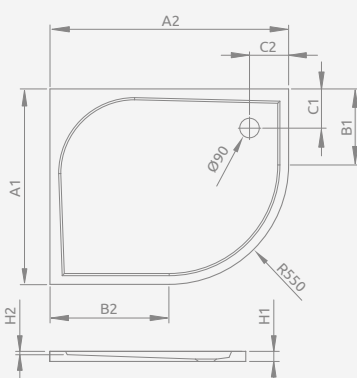

Shower trays type B

Model	Art. No.
RODOS B Compact 90x90	4D99155-03

RODOS B Compact

Shower tray with an integrated panel, siphon outlet \varnothing 90 mm, installing legs included, recommended siphons TB90, TB21, TBXS, 690 P.

*Dimensions of bottom base of shower tray

RODOS B Compact	A1	A2	B1	B2	C1	C2	H1	H2	H3
90x90	910*	910*	780	780	270	270	165	20	90

Asymmetric quadrant trays

Left version

Right version

Model	Art. No.
DELOS E 90x80 L	SDE9080-01L
DELOS E 90x80 R	SDE8090-01R
DELOS E 100x80 L	SDE1080-01L
DELOS E 100x80 R	SDE1080-01R
DELOS E 100x90 L	SDE1090-01L
DELOS E 100x90 R	SDE1090-01R

DELOS E

To be installed on floor (without legs), siphon outlet \varnothing 90 mm, recommended siphons TB90, TB21, TBXS, R500, R580, R510, R400 SLIM, R400W SLIM, 690 P. The possibility of buying legs. Details on p. 562.

Left version

Right version

DELOS E	A1	A2	B1	B2	C1	C2	H1	H2
90x80	800	900	250	350	190	190	45	9
100x80	800	1000	250	450	190	190	45	9
100x90	900	1000	350	450	190	190	45	9

Left version

Right version

Model	Art. No.
DELOS E Compact 90x80 L	SDE9080-05L
DELOS E Compact 90x80 R	SDE9080-05R
DELOS E Compact 100x80 L	SDE1080-05L
DELOS E Compact 100x80 R	SDE1080-05R
DELOS E Compact 100x90 L	SDE1090-05L
DELOS E Compact 100x90 R	SDE1090-05R