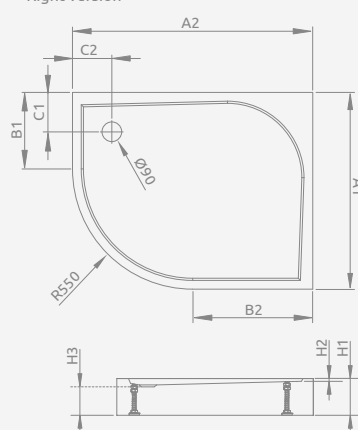

*Dimensions of bottom base of shower tray

RODOS B Compact	A1	A2	B1	B2	C1	C2	H1	H2	H3
90x90	910*	910*	780	780	270	270	165	20	90

Asymmetric quadrant trays

Left version

Right version

Model	Art. No.
DELOS E 90x80 L	SDE9080-01L
DELOS E 90x80 R	SDE8090-01R
DELOS E 100x80 L	SDE1080-01L
DELOS E 100x80 R	SDE1080-01R
DELOS E 100x90 L	SDE1090-01L
DELOS E 100x90 R	SDE1090-01R

Left version

Right version

DELOS E	A1	A2	B1	B2	C1	C2	H1	H2
90x80	800	900	250	350	190	190	45	9
100x80	800	1000	250	450	190	190	45	9
100x90	900	1000	350	450	190	190	45	9

Left version

Right version

Model	Art. No.
DELOS E Compact 90x80 L	SDE9080-05L
DELOS E Compact 90x80 R	SDE9080-05R
DELOS E Compact 100x80 L	SDE1080-05L
DELOS E Compact 100x80 R	SDE1080-05R
DELOS E Compact 100x90 L	SDE1090-05L
DELOS E Compact 100x90 R	SDE1090-05R

DELOS E Compact

Shower tray with an integrated panel, siphon outlet \varnothing 90 mm, installing legs included, recommended siphons TB90, TB21, TBXS, R500, R580, R510, R400 SLIM, R400W SLIM.

Left version

Right version

DELOS E Compact	A1	A2	B1	B2	C1	C2	H1	H2	H3
90x80	800	900	250	350	190	190	115	9	76
100x80	800	1000	250	450	190	190	115	9	76
100x90	900	1000	350	450	190	190	115	9	76