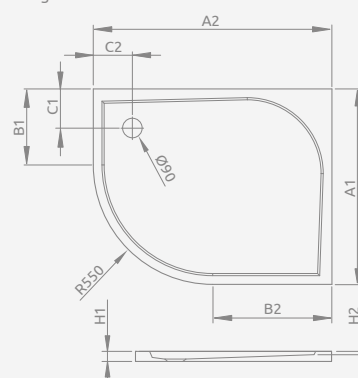

Shower trays type B

Model	Art. No.
RODOS B Compact 90x90	4D99155-03

RODOS B Compact

Shower tray with an integrated panel, siphon outlet \varnothing 90 mm, installing legs included, recommended siphons TB90, TB21, TBXS, 690 P.

*Dimensions of bottom base of shower tray

RODOS B Compact	A1	A2	B1	B2	C1	C2	H1	H2	H3
90x90	910*	910*	780	780	270	270	165	20	90

Asymmetric quadrant trays

Left version

Right version

Model	Art. No.
DELOS E 90x80 L	SDE9080-01L
DELOS E 90x80 R	SDE8090-01R
DELOS E 100x80 L	SDE1080-01L
DELOS E 100x80 R	SDE1080-01R
DELOS E 100x90 L	SDE1090-01L
DELOS E 100x90 R	SDE1090-01R

DELOS E

To be installed on floor (without legs), siphon outlet \varnothing 90 mm, recommended siphons TB90, TB21, TBXS, R500, R580, R510, R400 SLIM, R400W SLIM, 690 P. The possibility of buying legs. Details on p. 562.

Left version

Right version

DELOS E	A1	A2	B1	B2	C1	C2	H1	H2
90x80	800	900	250	350	190	190	45	9
100x80	800	1000	250	450	190	190	45	9
100x90	900	1000	350	450	190	190	45	9

Left version

Right version

Model	Art. No.
DELOS E Compact 90x80 L	SDE9080-05L
DELOS E Compact 90x80 R	SDE9080-05R
DELOS E Compact 100x80 L	SDE1080-05L
DELOS E Compact 100x80 R	SDE1080-05R
DELOS E Compact 100x90 L	SDE1090-05L
DELOS E Compact 100x90 R	SDE1090-05R