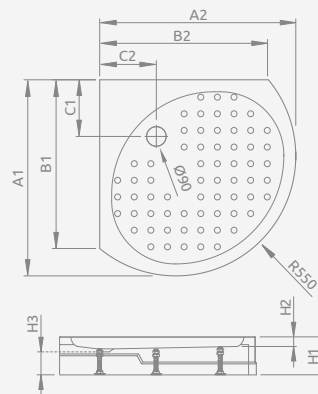

Shower trays type B

Model	Art. No.
RODOS B Compact 90x90	4D99155-03

RODOS B Compact

Shower tray with an integrated panel, siphon outlet \varnothing 90 mm, installing legs included, recommended siphons TB90, TB21, TBXS, 690 P.

*Dimensions of bottom base of shower tray

RODOS B Compact	A1	A2	B1	B2	C1	C2	H1	H2	H3
90x90	910*	910*	780	780	270	270	165	20	90

Asymmetric quadrant trays

Left version

Right version

Model	Art. No.
DELOS E 90x80 L	SDE9080-01L
DELOS E 90x80 R	SDE8090-01R
DELOS E 100x80 L	SDE1080-01L
DELOS E 100x80 R	SDE1080-01R
DELOS E 100x90 L	SDE1090-01L
DELOS E 100x90 R	SDE1090-01R

DELOS E

To be installed on floor (without legs), siphon outlet \varnothing 90 mm, recommended siphons TB90, TB21, TBXS, R500, R580, R510, R400 SLIM, R400W SLIM, 690 P. The possibility of buying legs. Details on p. 562.

DELOS E Compact

Shower tray with an integrated panel, siphon outlet \varnothing 90 mm, installing legs included, recommended siphons TB90, TB21, TBXS, R500, R580, R510, R400 SLIM, R400W SLIM.

Left version