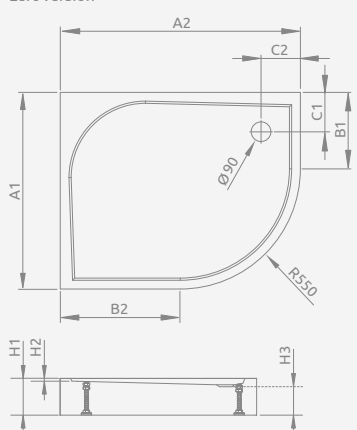

*Dimensions of bottom base of shower tray

RODOS B Compact	A1	A2	B1	B2	C1	C2	H1	H2	H3
90x90	910*	910*	780	780	270	270	165	20	90

Asymmetric quadrant trays

Left version

Right version

Model	Art. No.
DELOS E 90x80 L	SDE9080-01L
DELOS E 90x80 R	SDE8090-01R
DELOS E 100x80 L	SDE1080-01L
DELOS E 100x80 R	SDE1080-01R
DELOS E 100x90 L	SDE1090-01L
DELOS E 100x90 R	SDE1090-01R

Left version

Right version

DELOS E	A1	A2	B1	B2	C1	C2	H1	H2
90x80	800	900	250	350	190	190	45	9
100x80	800	1000	250	450	190	190	45	9
100x90	900	1000	350	450	190	190	45	9

Left version

Right version

Model	Art. No.
DELOS E Compact 90x80 L	SDE9080-05L
DELOS E Compact 90x80 R	SDE9080-05R
DELOS E Compact 100x80 L	SDE1080-05L
DELOS E Compact 100x80 R	SDE1080-05R
DELOS E Compact 100x90 L	SDE1090-05L
DELOS E Compact 100x90 R	SDE1090-05R

DELOS E Compact

Shower tray with an integrated panel, siphon outlet \varnothing 90 mm, installing legs included, recommended siphons TB90, TB21, TBXS, R500, R580, R510, R400 SLIM, R400W SLIM.

Left version

Right version

DELOS E Compact	A1	A2	B1	B2	C1	C2	H1	H2	H3
90x80	800	900	250	350	190	190	115	9	76
100x80	800	1000	250	450	190	190	115	9	76
100x90	900	1000	350	450	190	190	115	9	76