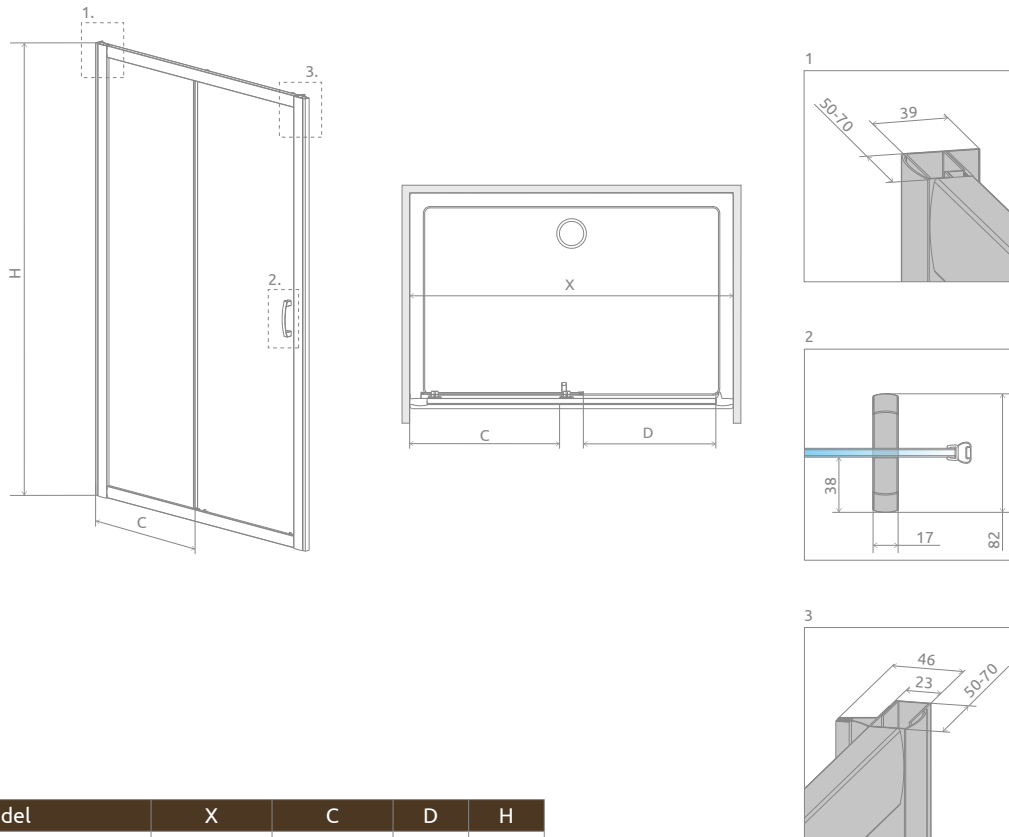

Premium Plus DWJ

Profile finish:

01 Chrome

Premium Plus DWJ + Doros D

This is a universal door. It is possible to install it as a right or left version.

Model	Width of niche (X)	Height (H)	TRANSPARENT GLASS	GLASS FINISH	
			Art. No.	Fabric	Brown
				Art. No.	Art. No.
DWJ 95	925-965	1900	33304-01-01N	–	–
DWJ 100	975-1015	1900	33303-01-01N	33303-01-06N	33303-01-08N
DWJ 105	1025-1065	1900	33305-01-01N	–	–
DWJ 110	1075-1115	1900	33302-01-01N	33302-01-06N	–
DWJ 115	1125-1165	1900	33306-01-01N	–	–
DWJ 120	1175-1215	1900	33313-01-01N	33313-01-06N	33313-01-08N
DWJ 130	1275-1315	1900	33333-01-01N	33333-01-06N	–
DWJ 140	1375-1415	1900	33323-01-01N	33323-01-06N	33323-01-08N
DWJ 150	1475-1515	1900	33343-01-01N	33343-01-06N	–

TECHNICAL DRAWINGS

Model	X	C	D	H
DWJ 95	925-965	392-412	345	1900
DWJ 100	975-1015	442-462	395	1900
DWJ 105	1025-1065	442-462	395	1900
DWJ 110	1075-1115	492-512	445	1900
DWJ 115	1125-1165	492-512	445	1900
DWJ 120	1175-1215	542-562	495	1900
DWJ 130	1275-1315	542-562	495	1900
DWJ 140	1375-1415	642-662	595	1900
DWJ 150	1475-1515	642-662	595	1900

ADDITIONAL OPTIONS

MADE TO MEASURE
p. 6

PRINT/ENGRAVING ON GLASS
p. 26/30

EXTENSION PROFILES
p. 21

Extension profiles	Art. No.
 U profile + 2 cm – for installation on the side of the fixed part of the sliding door	P01-130190001
 U profile + 4 cm – for installation on the side of the fixed part of the sliding door	P01-131190001
 U profile + 2 cm – for installation on the side of the magnetic gasket	P01-126190001
 U profile + 4 cm – for installation on the side of the magnetic gasket	P01-127190001

NAVIGATION

Dimensions are given in mm.