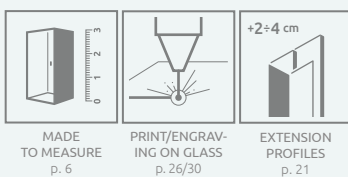

Premium Plus DWJ

Profile finish:

01 Chrome

Premium Plus DWJ + Doros D

This is a universal door. It is possible to install it as a right or left version.

Model	Width of niche (X)	Height (H)	TRANSPARENT GLASS	GLASS FINISH	
			Art. No.	Fabric	Brown
				Art. No.	Art. No.
DWJ 95	925-965	1900	33304-01-01N	–	–
DWJ 100	975-1015	1900	33303-01-01N	33303-01-06N	33303-01-08N
DWJ 105	1025-1065	1900	33305-01-01N	–	–
DWJ 110	1075-1115	1900	33302-01-01N	33302-01-06N	–
DWJ 115	1125-1165	1900	33306-01-01N	–	–
DWJ 120	1175-1215	1900	33313-01-01N	33313-01-06N	33313-01-08N
DWJ 130	1275-1315	1900	33333-01-01N	33333-01-06N	–
DWJ 140	1375-1415	1900	33323-01-01N	33323-01-06N	33323-01-08N
DWJ 150	1475-1515	1900	33343-01-01N	33343-01-06N	–

TECHNICAL DRAWINGS

Model	X	C	D	H
DWJ 95	925-965	392-412	345	1900
DWJ 100	975-1015	442-462	395	1900
DWJ 105	1025-1065	442-462	395	1900
DWJ 110	1075-1115	492-512	445	1900
DWJ 115	1125-1165	492-512	445	1900
DWJ 120	1175-1215	542-562	495	1900
DWJ 130	1275-1315	542-562	495	1900
DWJ 140	1375-1415	642-662	595	1900
DWJ 150	1475-1515	642-662	595	1900

ADDITIONAL OPTIONS

MADE TO MEASURE
p. 6

PRINT/ENGRAVING ON GLASS
p. 26/30

EXTENSION PROFILES
p. 21

Extension profiles	Art. No.
 U profile + 2 cm – for installation on the side of the fixed part of the sliding door	P01-130190001
 U profile + 4 cm – for installation on the side of the fixed part of the sliding door	P01-131190001
 U profile + 2 cm – for installation on the side of the magnetic gasket	P01-126190001
 U profile + 4 cm – for installation on the side of the magnetic gasket	P01-127190001

NAVIGATION

Dimensions are given in mm.