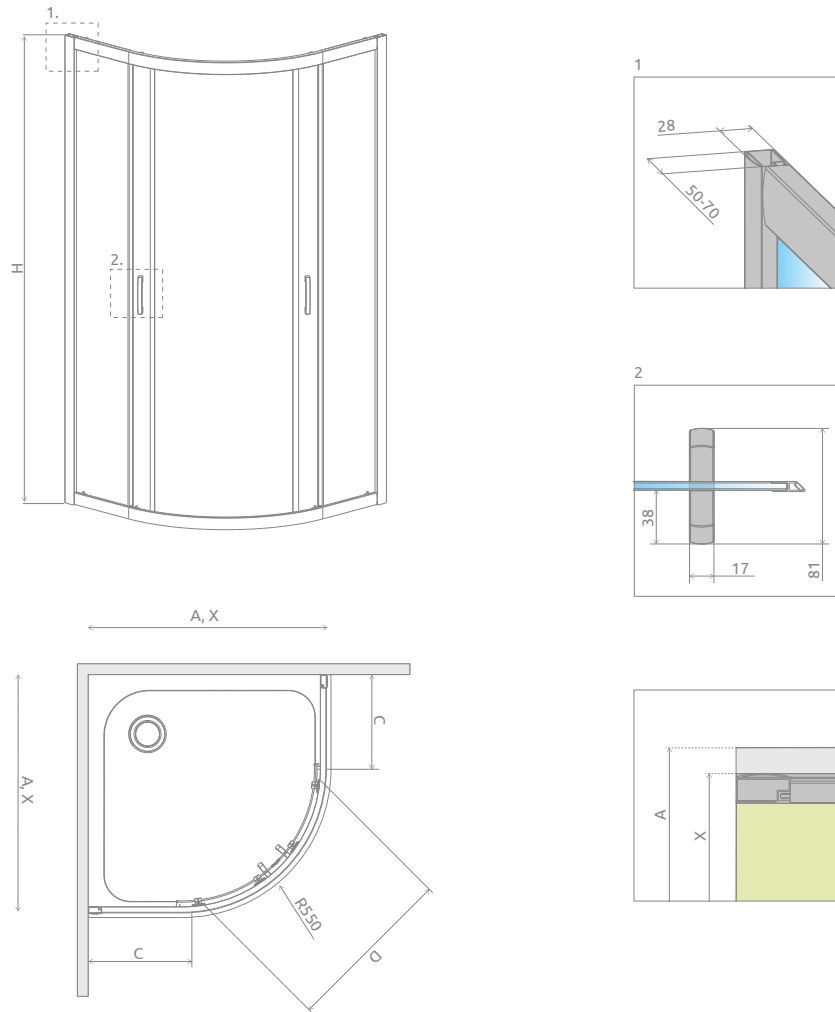

Premium Plus A 1700

Profile finish:

01 Chrome

Premium Plus A 1700 + Korfu A

Model	Tray width (A)	Height (H)	TRANSPARENT GLASS	GLASS FINISH			
			Art. No.	Sateen Art. No.	Graphite Art. No.	Fabric Art. No.	Brown Art. No.
A 80×80×170	800×800	1700	30411-01-01N	30411-01-02N	30411-01-05N	30411-01-06N	30411-01-08N
A 90×90×170	900×900	1700	30401-01-01N	30401-01-02N	30401-01-05N	30401-01-06N	30401-01-08N

TECHNICAL DRAWINGS

Model	A	X	C	D	H
A 80×80×170	800	785-805	250-270	410	1700
A 90×90×170	900	885-905	350-370	540	1700

ADDITIONAL OPTIONS

MADE TO MEASURE p. 6	EXTENSION PROFILES p. 22	ACCESSORIES p. 587

Extension profiles	Art. No.
U Profile +2 cm	P01-126190001
U Profile +4 cm	P01-127190001