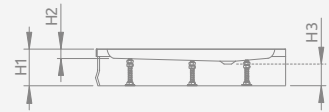

Left version

Right version

Model	Art. No.
PATMOS E 100×80 L	4P81155-03L
PATMOS E 100×80 R	4P81155-03R
PATMOS E 120×90 L	4P91217-03L
PATMOS E 120×90 R	4P91217-03R

■ PATMOS E

Shower tray with a removable panel, siphon outlet $\varnothing 90$ mm, installing frame included, recommended siphons TB21, TBXS, 690 P.

Left version

Right version

PATMOS E	A1	A2	B1	B2	C1	C2	H1	H2	H3
100×80	800	1000	250	450	260	260	160	20	80
120×90	900	1200	350	650	290	290	160	20	80

Left version

Right version

Model	Art. No.
LAROS E Compact 100×80 L	SLE81017-01L
LAROS E Compact 100×80 R	SLE81017-01R

■ LAROS E Compact

Shower tray with an integrated panel, siphon outlet $\varnothing 90$ mm, installing legs included, recommended siphons TB90, TB21, TBXS, R500, R580, R510, 690 P.

Left version

Right version