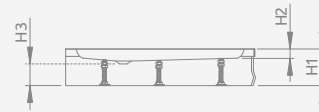

Left version

Right version

Model	Art. No.
PATMOS E 100×80 L	4P81155-03L
PATMOS E 100×80 R	4P81155-03R
PATMOS E 120×90 L	4P91217-03L
PATMOS E 120×90 R	4P91217-03R

■ PATMOS E

Shower tray with a removable panel, siphon outlet $\varnothing 90$ mm, installing frame included, recommended siphons TB21, TBXS, 690 P.

Left version

Right version

PATMOS E	A1	A2	B1	B2	C1	C2	H1	H2	H3
100×80	800	1000	250	450	260	260	160	20	80
120×90	900	1200	350	650	290	290	160	20	80

Left version

Right version

Model	Art. No.
LAROS E Compact 100×80 L	SLE81017-01L
LAROS E Compact 100×80 R	SLE81017-01R

■ LAROS E Compact

Shower tray with an integrated panel, siphon outlet $\varnothing 90$ mm, installing legs included, recommended siphons TB90, TB21, TBXS, R500, R580, R510, 690 P.

Left version

Right version