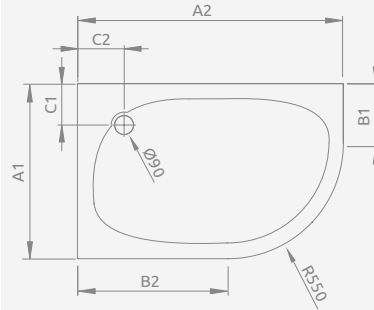

Left version

Right version

Model	Art. No.
PATMOS E 100×80 L	4P81155-03L
PATMOS E 100×80 R	4P81155-03R
PATMOS E 120×90 L	4P91217-03L
PATMOS E 120×90 R	4P91217-03R

■ PATMOS E

Shower tray with a removable panel, siphon outlet $\varnothing 90$ mm, installing frame included, recommended siphons TB21, TBXS, 690 P.

Left version

Right version

PATMOS E	A1	A2	B1	B2	C1	C2	H1	H2	H3
100×80	800	1000	250	450	260	260	160	20	80
120×90	900	1200	350	650	290	290	160	20	80

Left version

Right version

Model	Art. No.
LAROS E Compact 100×80 L	SLE81017-01L
LAROS E Compact 100×80 R	SLE81017-01R

■ LAROS E Compact

Shower tray with an integrated panel, siphon outlet $\varnothing 90$ mm, installing legs included, recommended siphons TB90, TB21, TBXS, R500, R580, R510, 690 P.

Left version

Right version

LAROS E	A1	A2	C1	C2	H1	H2	H3
100×80	800	1000	190	190	170	55	90