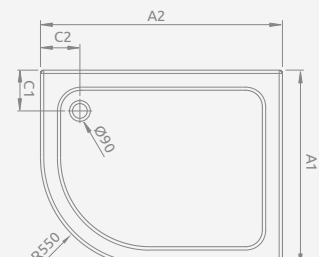

Left version

Right version

Model	Art. No.
PATMOS E 100×80 L	4P81155-03L
PATMOS E 100×80 R	4P81155-03R
PATMOS E 120×90 L	4P91217-03L
PATMOS E 120×90 R	4P91217-03R

■ PATMOS E

Shower tray with a removable panel, siphon outlet $\varnothing 90$ mm, installing frame included, recommended siphons TB21, TBXS, 690 P.

Left version

Right version

PATMOS E	A1	A2	B1	B2	C1	C2	H1	H2	H3
100×80	800	1000	250	450	260	260	160	20	80
120×90	900	1200	350	650	290	290	160	20	80

Left version

Right version

Model	Art. No.
LAROS E Compact 100×80 L	SLE81017-01L
LAROS E Compact 100×80 R	SLE81017-01R

■ LAROS E Compact

Shower tray with an integrated panel, siphon outlet $\varnothing 90$ mm, installing legs included, recommended siphons TB90, TB21, TBXS, R500, R580, R510, 690 P.

Left version

Right version

LAROS E	A1	A2	C1	C2	H1	H2	H3
100×80	800	1000	190	190	170	55	90