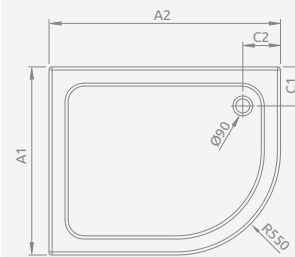

Left version

Right version

Model	Art. No.
PATMOS E 100×80 L	4P81155-03L
PATMOS E 100×80 R	4P81155-03R
PATMOS E 120×90 L	4P91217-03L
PATMOS E 120×90 R	4P91217-03R

■ PATMOS E

Shower tray with a removable panel, siphon outlet $\varnothing 90$ mm, installing frame included, recommended siphons TB21, TBXS, 690 P.

Left version

Right version

PATMOS E	A1	A2	B1	B2	C1	C2	H1	H2	H3
100×80	800	1000	250	450	260	260	160	20	80
120×90	900	1200	350	650	290	290	160	20	80

Left version

Right version

Model	Art. No.
LAROS E Compact 100×80 L	SLE81017-01L
LAROS E Compact 100×80 R	SLE81017-01R

■ LAROS E Compact

Shower tray with an integrated panel, siphon outlet $\varnothing 90$ mm, installing legs included, recommended siphons TB90, TB21, TBXS, R500, R580, R510, 690 P.

Left version

Right version

LAROS E	A1	A2	C1	C2	H1	H2	H3
100×80	800	1000	190	190	170	55	90