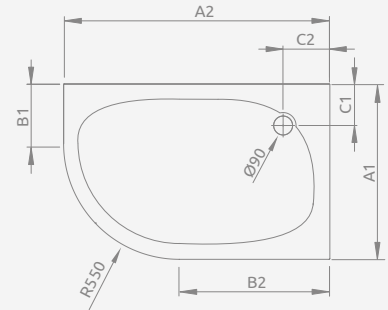

Left version

Right version

Model	Art. No.
PATMOS E 100×80 L	4P81155-03L
PATMOS E 100×80 R	4P81155-03R
PATMOS E 120×90 L	4P91217-03L
PATMOS E 120×90 R	4P91217-03R

■ PATMOS E

Shower tray with a removable panel, siphon outlet $\varnothing 90$ mm, installing frame included, recommended siphons TB21, TBXS, 690 P.

Left version

Right version

PATMOS E	A1	A2	B1	B2	C1	C2	H1	H2	H3
100×80	800	1000	250	450	260	260	160	20	80
120×90	900	1200	350	650	290	290	160	20	80

Left version

Right version

Model	Art. No.
LAROS E Compact 100×80 L	SLE81017-01L
LAROS E Compact 100×80 R	SLE81017-01R

■ LAROS E Compact

Shower tray with an integrated panel, siphon outlet $\varnothing 90$ mm, installing legs included, recommended siphons TB90, TB21, TBXS, R500, R580, R510, 690 P.

Left version

Right version

LAROS E	A1	A2	C1	C2	H1	H2	H3
100×80	800	1000	190	190	170	55	90