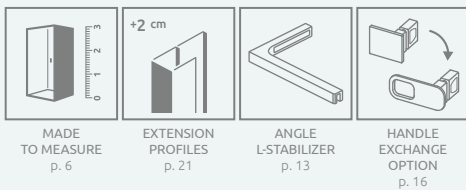

ADDITIONAL OPTIONS

Extension profiles	profile finish: CHROME Art. No.
Profile + 2 cm*	P01-276200001

* possibility of connecting extension profiles