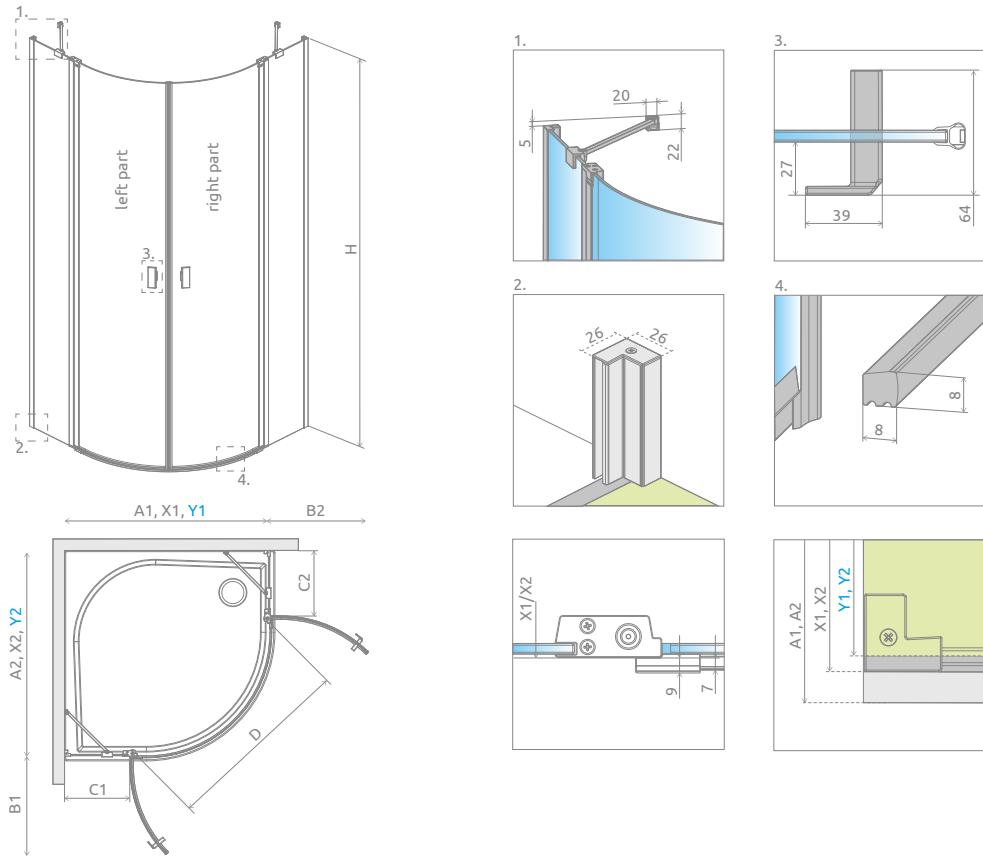

TECHNICAL DRAWINGS

Model	A1	A2	X1	X2	Y1	Y2	B1	B2	C1	C2	D	H
PDD II 80L×80R	800	800	775-790	775-790	770-785	770-785	420	420	176-191	176-191	784	2000
PDD II 80L×90R	800	900	775-790	875-890	770-785	870-885	420	420	176-191	276-291	784	2000
PDD II 80L×100R	800	1000	775-790	975-990	770-785	970-985	420	420	176-191	376-391	784	2000
PDD II 90L×80R	900	800	875-890	775-790	870-885	770-785	420	420	276-291	176-191	784	2000
PDD II 90L×90R	900	900	875-890	875-890	870-885	870-885	420	420	276-291	276-291	784	2000
PDD II 90L×100R	900	1000	875-890	975-990	870-885	970-985	420	420	276-291	376-391	784	2000
PDD II 100L×80R	1000	800	975-990	775-790	970-985	770-785	420	420	376-391	176-191	784	2000
PDD II 100L×90R	1000	900	975-990	875-890	970-985	870-885	420	420	376-391	276-291	784	2000
PDD II 100L×100R	1000	1000	975-990	975-990	970-985	970-985	420	420	376-391	376-391	784	2000