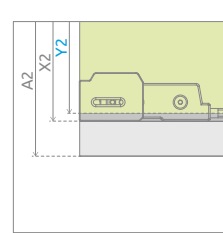

TECHNICAL DRAWINGS

Door	A1	X1	Y1	B	C	D	H
KDS I door 100	1000	975-990	970-985	580	327	580	2000
KDS I door 120	1200	1175-1190	1170-1185	680	427	680	2000
KDS I door 140	1400	1375-1390	1370-1385	780	527	780	2000

Sidewall S1/S3	A2	X2	Y2
S1/S3 70	700	675-690	670-685
S1/S3 75	750	725-740	720-735
S1/S3 80	800	775-790	770-785
S1/S3 90	900	875-890	870-885
S1/S3 100	1000	975-990	970-985