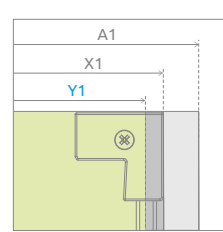

TECHNICAL DRAWINGS

Door	A1	X1	Y1	B	C	D	H
KDS I door 100	1000	975-990	970-985	580	327	580	2000
KDS I door 120	1200	1175-1190	1170-1185	680	427	680	2000
KDS I door 140	1400	1375-1390	1370-1385	780	527	780	2000

Sidewall S1/S3	A2	X2	Y2
S1/S3 70	700	675-690	670-685
S1/S3 75	750	725-740	720-735
S1/S3 80	800	775-790	770-785
S1/S3 90	900	875-890	870-885
S1/S3 100	1000	975-990	970-985