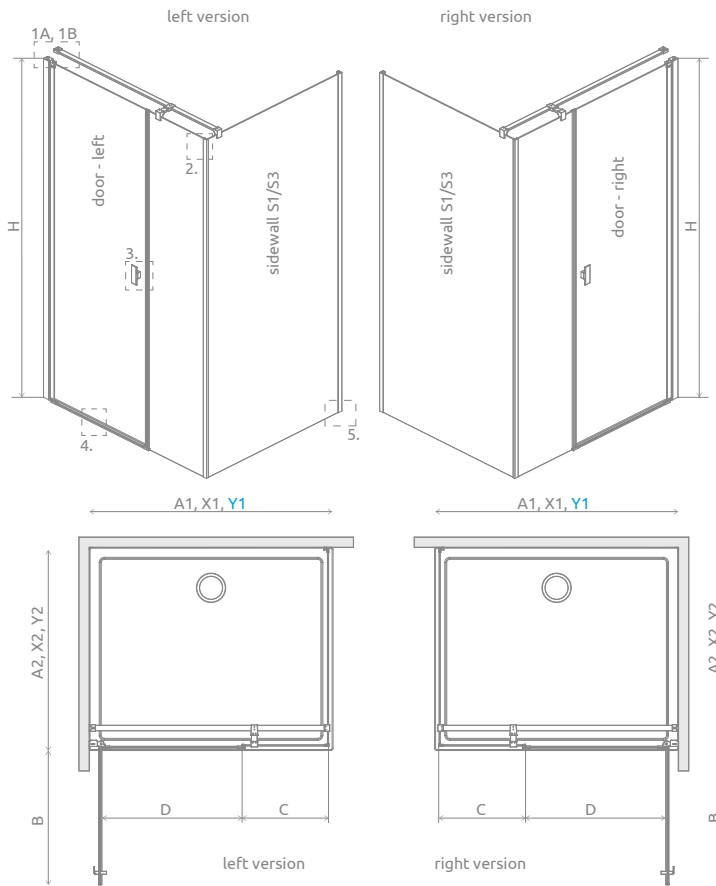

TECHNICAL DRAWINGS

Door	A1	X1	Y1	B	C	D	H
KDS I door 100	1000	975-990	970-985	580	327	580	2000
KDS I door 120	1200	1175-1190	1170-1185	680	427	680	2000
KDS I door 140	1400	1375-1390	1370-1385	780	527	780	2000

Sidewall S1/S3	A2	X2	Y2
S1/S3 70	700	675-690	670-685
S1/S3 75	750	725-740	720-735
S1/S3 80	800	775-790	770-785
S1/S3 90	900	875-890	870-885
S1/S3 100	1000	975-990	970-985