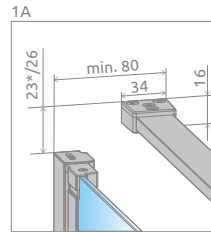

TECHNICAL DRAWINGS

Door	A1	X1	Y1	B	C	D	H
KDS I door 100	1000	975-990	970-985	580	327	580	2000
KDS I door 120	1200	1175-1190	1170-1185	680	427	680	2000
KDS I door 140	1400	1375-1390	1370-1385	780	527	780	2000

Sidewall S1/S3	A2	X2	Y2
S1/S3 70	700	675-690	670-685
S1/S3 75	750	725-740	720-735
S1/S3 80	800	775-790	770-785
S1/S3 90	900	875-890	870-885
S1/S3 100	1000	975-990	970-985