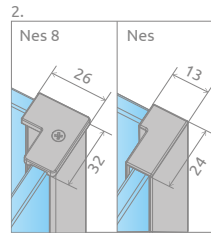

TECHNICAL DRAWINGS

Door	A1	X1	Y1	B	C	D	H
KDS I door 100	1000	975-990	970-985	580	327	580	2000
KDS I door 120	1200	1175-1190	1170-1185	680	427	680	2000
KDS I door 140	1400	1375-1390	1370-1385	780	527	780	2000

Sidewall S1/S3	A2	X2	Y2
S1/S3 70	700	675-690	670-685
S1/S3 75	750	725-740	720-735
S1/S3 80	800	775-790	770-785
S1/S3 90	900	875-890	870-885
S1/S3 100	1000	975-990	970-985