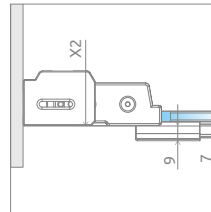

There is a possibility of a paid replacement of transparent gaskets for black gaskets:
- option no.1 - only magnetic gaskets,
- option no. 2 - all gaskets (magnetic, vertical and horizontal).
The selected option must be clearly stated in the order.

ADDITIONAL OPTIONS

MADE TO MEASURE p. 6	GLASS VARIANTS p. 11	PRINT/ENGRAVING ON GLASS p. 26/30	EXTENSION PROFILES p. 21	HANDLE EXCHANGE OPTION p. 16	TOWEL HANGER p. 14	MAXIMUM HEIGHT p. 17	REPLACEMENT OF MAGNETIC GASKETS p. 17

Extension profiles	profile finish: CHROME Art. No.	profile finish: BLACK Art. No.
Profile + 2 cm* - Nes - door and sidewall, Nes 8 - sidewall only	P01-276200001	P01-276200054
Profile + 2 cm* - Nes 8 - installed only on the side of the sidewall	P01-280200001	P01-280200054

* possibility of connecting extension profiles