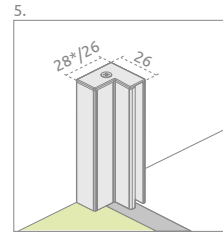

TECHNICAL DRAWINGS

Door	A1	X1	Y1	B	C	D	H
KDS I door 100	1000	975-990	970-985	580	327	580	2000
KDS I door 120	1200	1175-1190	1170-1185	680	427	680	2000
KDS I door 140	1400	1375-1390	1370-1385	780	527	780	2000

Sidewall S1/S3	A2	X2	Y2
S1/S3 70	700	675-690	670-685
S1/S3 75	750	725-740	720-735
S1/S3 80	800	775-790	770-785
S1/S3 90	900	875-890	870-885
S1/S3 100	1000	975-990	970-985