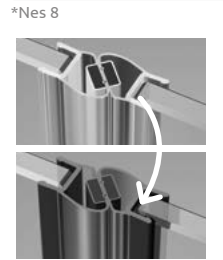

There is a possibility of a paid replacement of transparent gaskets for black gaskets:
- option no.1 - only magnetic gaskets,
- option no. 2 - all gaskets (magnetic, vertical and horizontal).
The selected option must be clearly stated in the order.

ADDITIONAL OPTIONS

MADE TO MEASURE p. 6	GLASS VARIANTS p. 11	PRINT/ENGRAVING ON GLASS p. 26/30	EXTENSION PROFILES p. 21	HANDLE EXCHANGE OPTION p. 16	TOWEL HANGER p. 14	MAXIMUM HEIGHT p. 17	REPLACEMENT OF MAGNETIC GASKETS p. 17

Extension profiles	profile finish: CHROME Art. No.	profile finish: BLACK Art. No.
Profile + 2 cm* - Nes - door and sidewall, Nes 8 - sidewall only	P01-276200001	P01-276200054
Profile + 2 cm* - Nes 8 - installed only on the side of the sidewall	P01-280200001	P01-280200054

* possibility of connecting extension profiles