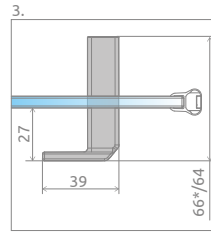

TECHNICAL DRAWINGS

Door	A1	X1	Y1	B	C	D	H
KDS I door 100	1000	975-990	970-985	580	327	580	2000
KDS I door 120	1200	1175-1190	1170-1185	680	427	680	2000
KDS I door 140	1400	1375-1390	1370-1385	780	527	780	2000

Sidewall S1/S3	A2	X2	Y2
S1/S3 70	700	675-690	670-685
S1/S3 75	750	725-740	720-735
S1/S3 80	800	775-790	770-785
S1/S3 90	900	875-890	870-885
S1/S3 100	1000	975-990	970-985