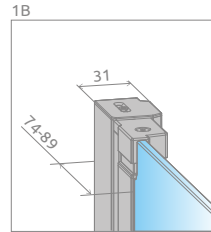

TECHNICAL DRAWINGS

Door	A1	X1	Y1	B	C	D	H
KDS I door 100	1000	975-990	970-985	580	327	580	2000
KDS I door 120	1200	1175-1190	1170-1185	680	427	680	2000
KDS I door 140	1400	1375-1390	1370-1385	780	527	780	2000

Sidewall S1/S3	A2	X2	Y2
S1/S3 70	700	675-690	670-685
S1/S3 75	750	725-740	720-735
S1/S3 80	800	775-790	770-785
S1/S3 90	900	875-890	870-885
S1/S3 100	1000	975-990	970-985