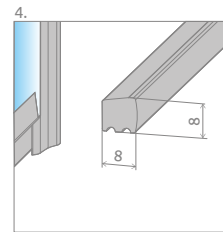

TECHNICAL DRAWINGS

Door	A1	X1	Y1	B	C	D	H
KDS I door 100	1000	975-990	970-985	580	327	580	2000
KDS I door 120	1200	1175-1190	1170-1185	680	427	680	2000
KDS I door 140	1400	1375-1390	1370-1385	780	527	780	2000

Sidewall S1/S3	A2	X2	Y2
S1/S3 70	700	675-690	670-685
S1/S3 75	750	725-740	720-735
S1/S3 80	800	775-790	770-785
S1/S3 90	900	875-890	870-885
S1/S3 100	1000	975-990	970-985