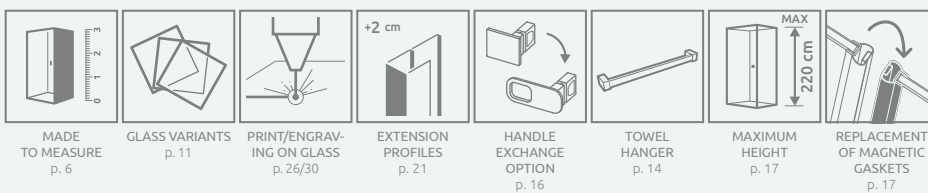

ADDITIONAL OPTIONS

Extension profiles	profile finish: CHROME Art. No.	profile finish: BLACK	
		Art. No.	
	Profile + 2 cm* – Nes – door and sidewall, Nes 8 – door only	P01-276200001	P01-276200054
	Profile + 2 cm* – Nes 8 – installed only on the side of the sidewall	P01-280200001	P01-280200054

* possibility of connecting extension profiles