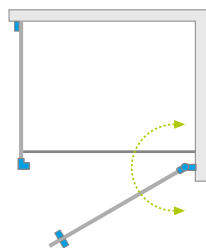

Nes 8 KDJ I

Nes KDJ I

The product in other colour variants can be found on p. 328

Nes 8

Nes

Profile finish:

01 Chrome 54 Black