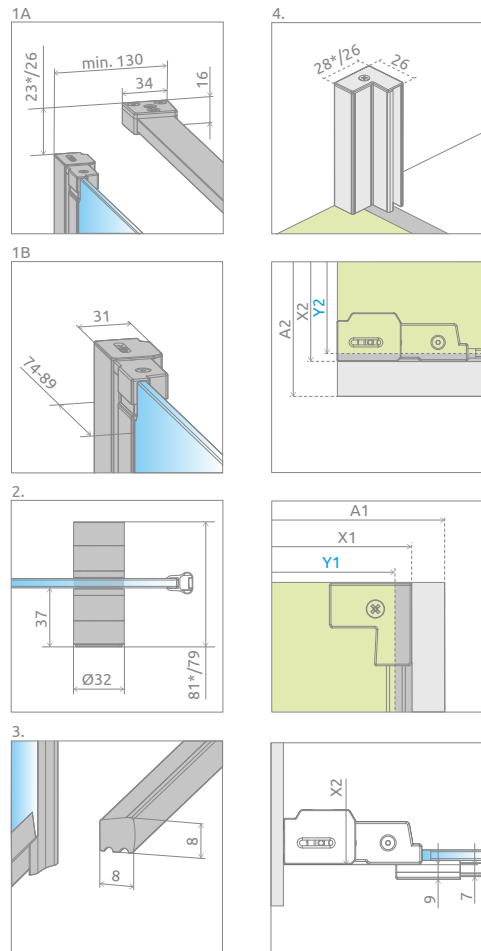

TECHNICAL DRAWINGS

Door	A1	X1	Y1	B	D	H
KDJ B door 80	800	775-790	770-785	377	650	2000
KDJ B door 90	900	875-890	870-885	427	750	2000
KDJ B door 100	1000	975-990	970-985	477	850	2000

Sidewall S1	A2	X2	Y2
S1 70	700	675-690	670-685
S1 75	750	725-740	720-735
S1 80	800	775-790	770-785
S1 90	900	875-890	870-885
S1 100	1000	975-990	970-985

There is a possibility of a paid replacement of transparent gaskets for black gaskets:
– option no.1 – only magnetic gaskets,
– option no. 2 – all gaskets (magnetic, vertical and horizontal).
The selected option must be clearly stated in the order.

ADDITIONAL OPTIONS

MADE TO MEASURE p. 6	GLASS VARIANTS p. 11	PRINT/ENGRAVING ON GLASS p. 26/30	EXTENSION PROFILES p. 21	TOWEL HANGER p. 14	MAXIMUM HEIGHT p. 17	ADDITIONAL HANDLE p. 15	REPLACEMENT OF MAGNETIC GASKETS p. 17

Extension profiles	profile finish: CHROME Art. No.	profile finish: BLACK Art. No.
Profile + 2 cm* – Nes – door and sidewall, Nes 8 – door only	P01-276200001	P01-276200054
Profile + 2 cm* – Nes 8 – installed only on the side of the sidewall	P01-280200001	P01-280200054

* possibility of connecting extension profiles