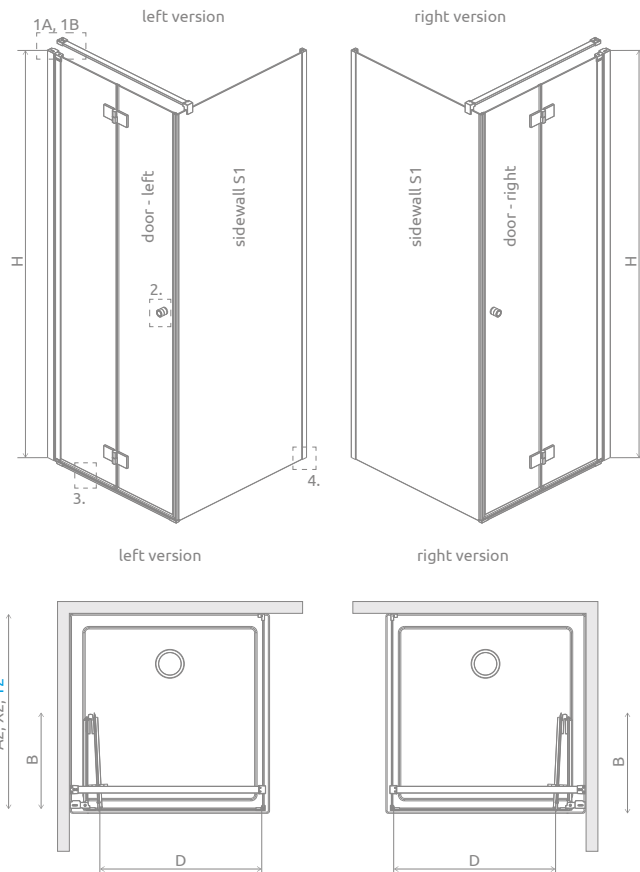

TECHNICAL DRAWINGS

Door	A1	X1	Y1	B	D	H
KDJ B door 80	800	775-790	770-785	377	650	2000
KDJ B door 90	900	875-890	870-885	427	750	2000
KDJ B door 100	1000	975-990	970-985	477	850	2000

Sidewall S1	A2	X2	Y2
S1 70	700	675-690	670-685
S1 75	750	725-740	720-735
S1 80	800	775-790	770-785
S1 90	900	875-890	870-885
S1 100	1000	975-990	970-985

There is a possibility of a paid replacement of transparent gaskets for black gaskets:
– option no.1 – only magnetic gaskets,
– option no. 2 – all gaskets (magnetic, vertical and horizontal).
The selected option must be clearly stated in the order.

ADDITIONAL OPTIONS

MADE TO MEASURE p. 6	GLASS VARIANTS p. 11	PRINT/ENGRAVING ON GLASS p. 26/30	EXTENSION PROFILES p. 21	TOWEL HANGER p. 14	MAXIMUM HEIGHT p. 17	ADDITIONAL HANDLE p. 15	REPLACEMENT OF MAGNETIC GASKETS p. 17

Extension profiles	profile finish: CHROME Art. No.	profile finish: BLACK Art. No.
Profile + 2 cm* – Nes – door and sidewall, Nes 8 – door only	P01-276200001	P01-276200054
Profile + 2 cm* – Nes 8 – installed only on the side of the sidewall	P01-280200001	P01-280200054

* possibility of connecting extension profiles