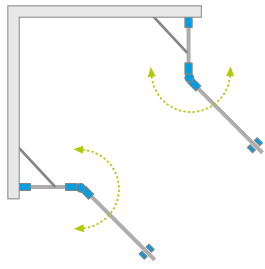

Nes 8 KDD II

Nes KDD II

The product in other colour variants can be found on p. 330

Nes 8

Nes

Profile finish:

01 Chrome 54 Black