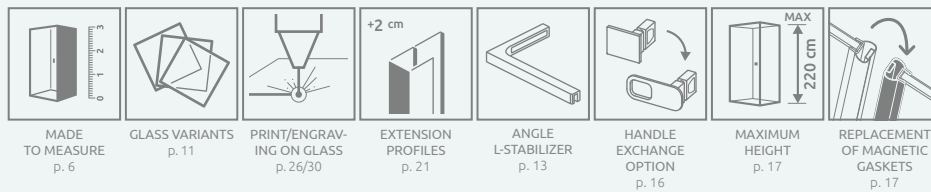

ADDITIONAL OPTIONS

Extension profiles	profile finish: CHROME Art. No.	profile finish: BLACK Art. No.
Profile + 2 cm* (Nes)	P01-276200001	P01-276200054
Profile + 2 cm* (Nes 8)	P01-280200001	P01-280200054

* possibility of connecting extension profiles