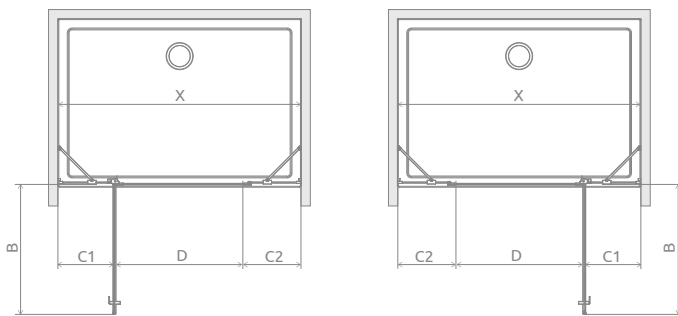

TECHNICAL DRAWINGS

There is a possibility of a paid replacement of transparent gaskets for black gaskets:

- option no.1 – only magnetic gaskets,
- option no. 2 – all gaskets (magnetic, vertical and horizontal).

The selected option must be clearly stated in the order.

Model	X	B	C1	C2	D	H
DWJS 120	1180 -1210	596	286-301	274-289	596	2000
DWJS 130	1280 -1310	696	286-301	274-289	696	2000
DWJS 140	1380 -1410	796	286-301	274-289	796	2000