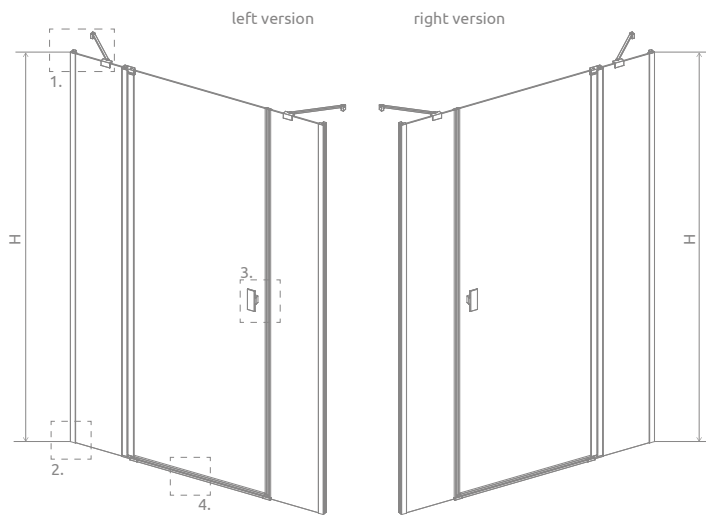

TECHNICAL DRAWINGS

There is a possibility of a paid replacement of transparent gaskets for black gaskets:

- option no.1 – only magnetic gaskets,
- option no. 2 – all gaskets (magnetic, vertical and horizontal).

The selected option must be clearly stated in the order.

Model	X	B	C1	C2	D	H
DWJS 120	1180 -1210	596	286-301	274-289	596	2000
DWJS 130	1280 -1310	696	286-301	274-289	696	2000
DWJS 140	1380 -1410	796	286-301	274-289	796	2000