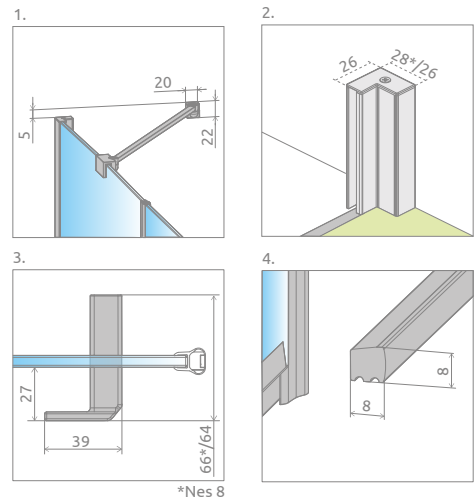

TECHNICAL DRAWINGS

There is a possibility of a paid replacement of transparent gaskets for black gaskets:

- option no.1 – only magnetic gaskets,
- option no. 2 – all gaskets (magnetic, vertical and horizontal).

The selected option must be clearly stated in the order.

Model	X	B	C1	C2	D	H
DWJS 120	1180 -1210	596	286-301	274-289	596	2000
DWJS 130	1280 -1310	696	286-301	274-289	696	2000
DWJS 140	1380 -1410	796	286-301	274-289	796	2000