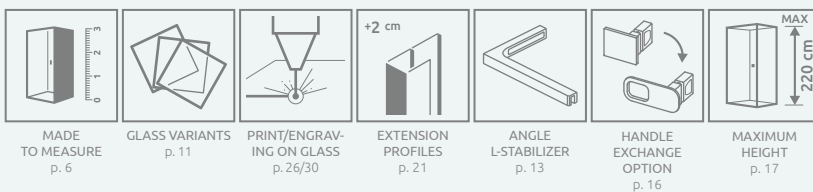

ADDITIONAL OPTIONS

Extension profiles	profile finish: CHROME Art. No.	profile finish: BLACK Art. No.
Profile + 2 cm* (Nes)	P01-276200001	P01-276200054
Profile + 2 cm* (Nes 8)	P01-280200001	P01-280200054

* possibility of connecting extension profiles