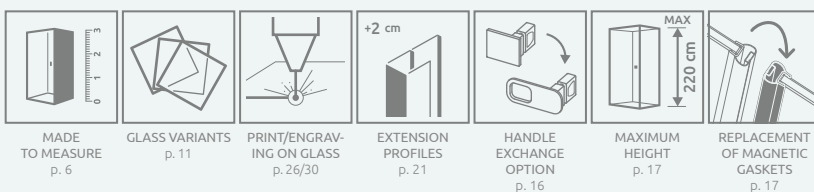

TECHNICAL DRAWINGS

*Nes 8

There is a possibility of a paid replacement of transparent gaskets for black gaskets:
 - option no.1 – only magnetic gaskets,
 - option no. 2 – all gaskets (magnetic, vertical and horizontal).
 The selected option must be clearly stated in the order.

Model	X	B	D	H
DWJ I 70	680-710	580	580	2000
DWJ I 80	780-810	680	680	2000
DWJ I 90	880-910	780	780	2000
DWJ I 100	980-1010	880	880	2000

ADDITIONAL OPTIONS

Extension profiles	profile finish: CHROME Art. No.	profile finish: BLACK Art. No.
 Profile + 2 cm* – it can be mounted only on the side of a profile hinge	P01-276200001	P01-276200054
Profile + 2 cm* – it can be mounted only on the side of the magnet-catch profile	P01-277200001	P01-277200054

* possibility of connecting extension profiles

NAVIGATION

Dimensions are given in mm.