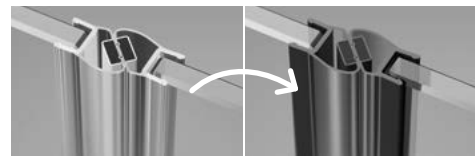

There is a possibility of a paid replacement of transparent gaskets for black gaskets:
- option no.1 – only magnetic gaskets,
- option no. 2 – all gaskets (magnetic, vertical and horizontal).
The selected option must be clearly stated in the order.

Model	X	B	D	H
DWJ I 70	680-710	580	580	2000
DWJ I 80	780-810	680	680	2000
DWJ I 90	880-910	780	780	2000
DWJ I 100	980-1010	880	880	2000