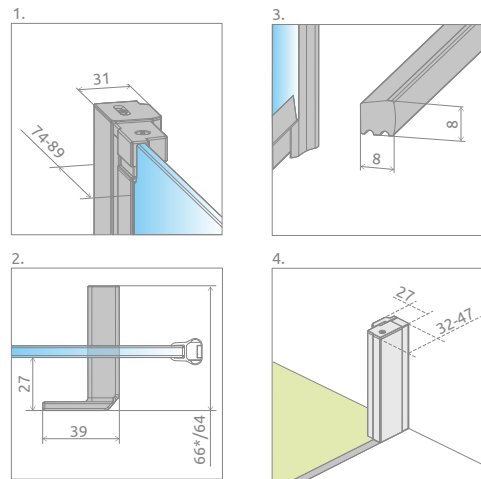

TECHNICAL DRAWINGS

*Nes 8