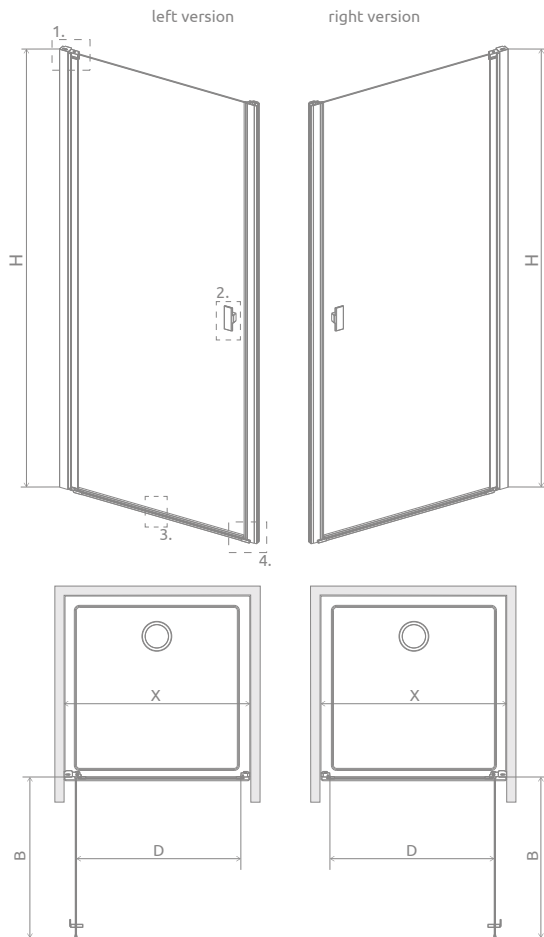

TECHNICAL DRAWINGS

*Nes 8