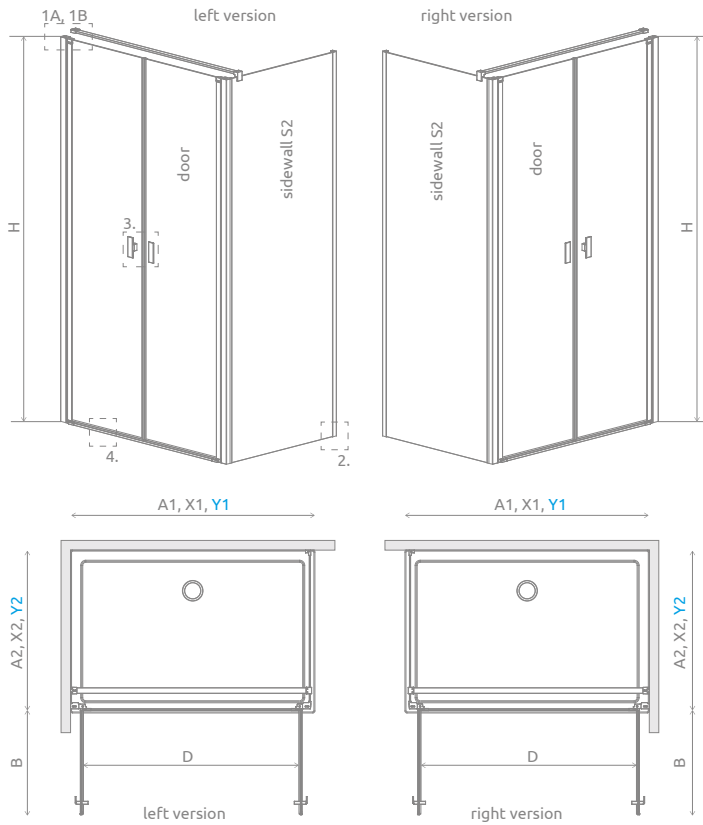

Shower enclosure set consists of 2 parts: door and sidewall S2. Please specify all the article numbers when making an order.

DOOR

Model	Nes 8 DWD+S transparent glass – 8 mm		Nes DWD+S transparent glass – 6 mm	
	profile finish: CHROME Art. No.	profile finish: BLACK Art. No.	profile finish: CHROME Art. No.	profile finish: BLACK Art. No.
DWD+S door 80	10081180-01-01	10081180-54-01	10034080-01-01	10034080-54-01
DWD+S door 90	10081190-01-01	10081190-54-01	10034090-01-01	10034090-54-01
DWD+S door 100	10081100-01-01	10081100-54-01	10034100-01-01	10034100-54-01
DWD+S door 110	10081110-01-01	10081110-54-01	10034110-01-01	10034110-54-01
DWD+S door 120	10081120-01-01	10081120-54-01	10034120-01-01	10034120-54-01

SIDEWALL S2

Model	Nes 8 DWD+S transparent glass – 8 mm		Nes DWD+S transparent glass – 6 mm	
	profile finish: CHROME Art. No.	profile finish: BLACK Art. No.	profile finish: CHROME Art. No.	profile finish: BLACK Art. No.
S2 70	10080070-01-01	10080070-54-01	10040070-01-01	10040070-54-01
S2 75	10080075-01-01	10080075-54-01	10040075-01-01	10040075-54-01
S2 80	10080080-01-01	10080080-54-01	10040080-01-01	10040080-54-01
S2 90	10080090-01-01	10080090-54-01	10040090-01-01	10040090-54-01
S2 100	10080100-01-01	10080100-54-01	10040100-01-01	10040100-54-01

TECHNICAL DRAWINGS

Door	A1	X1	Y1	B	D	H
DWD+S door 80	800	775-790	770-785	320	640	2000
DWD+S door 90	900	875-890	870-885	370	740	2000
DWD+S door 100	1000	975-990	970-985	420	840	2000
DWD+S door 110	1100	1075-1090	1070-1085	470	940	2000
DWD+S door 120	1200	1175-1190	1170-1185	520	1040	2000

* possibility of connecting extension profiles

NAVIGATION

Dimensions are given in mm.