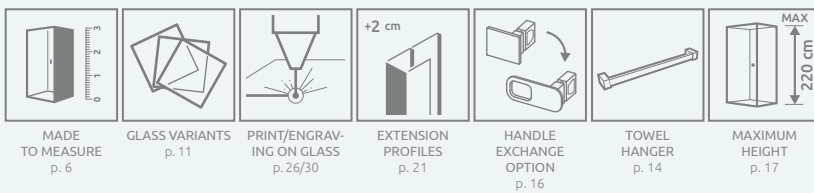

ADDITIONAL OPTIONS

Extension profiles	profile finish: CHROME Art. No.	profile finish: BLACK Art. No.
Profile + 2 cm* - Nes - door and sidewall, Nes 8 - door only	P01-276200001	P01-276200054
Profile + 2 cm* - Nes 8 - an extension of the sidewall from the side of the wall	P01-280200001	P01-280200054

* possibility of connecting extension profiles