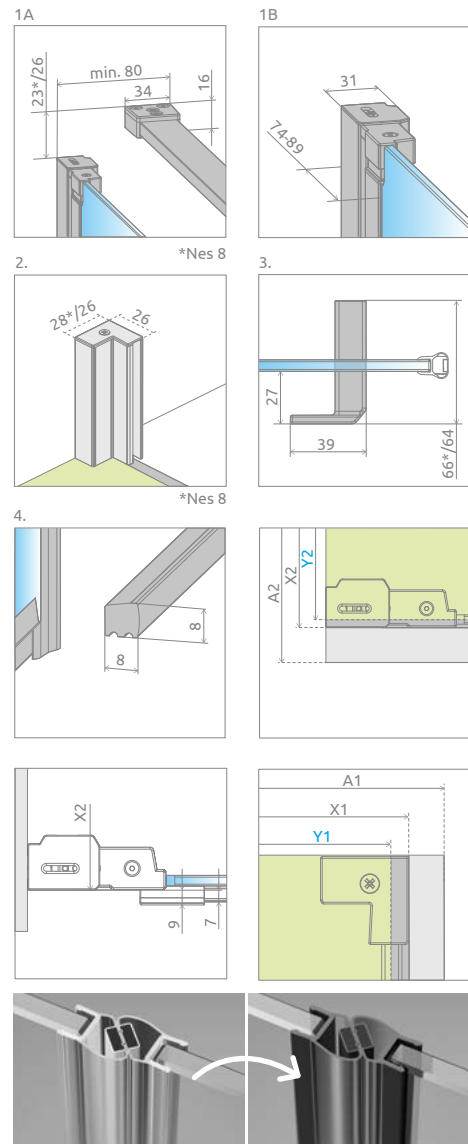

Shower enclosure set consists of 2 parts: door and sidewall S2. Please specify all the article numbers when making an order.

DOOR

Model	Nes 8 DWD+S transparent glass – 8 mm		Nes DWD+S transparent glass – 6 mm	
	profile finish: CHROME Art. No.	profile finish: BLACK Art. No.	profile finish: CHROME Art. No.	profile finish: BLACK Art. No.
DWD+S door 80	10081180-01-01	10081180-54-01	10034080-01-01	10034080-54-01
DWD+S door 90	10081190-01-01	10081190-54-01	10034090-01-01	10034090-54-01
DWD+S door 100	10081100-01-01	10081100-54-01	10034100-01-01	10034100-54-01
DWD+S door 110	10081110-01-01	10081110-54-01	10034110-01-01	10034110-54-01
DWD+S door 120	10081120-01-01	10081120-54-01	10034120-01-01	10034120-54-01

SIDEWALL S2

Model	Nes 8 DWD+S transparent glass – 8 mm		Nes DWD+S transparent glass – 6 mm	
	profile finish: CHROME Art. No.	profile finish: BLACK Art. No.	profile finish: CHROME Art. No.	profile finish: BLACK Art. No.
S2 70	10080070-01-01	10080070-54-01	10040070-01-01	10040070-54-01
S2 75	10080075-01-01	10080075-54-01	10040075-01-01	10040075-54-01
S2 80	10080080-01-01	10080080-54-01	10040080-01-01	10040080-54-01
S2 90	10080090-01-01	10080090-54-01	10040090-01-01	10040090-54-01
S2 100	10080100-01-01	10080100-54-01	10040100-01-01	10040100-54-01

TECHNICAL DRAWINGS

Door	A1	X1	Y1	B	D	H
DWD+S door 80	800	775-790	770-785	320	640	2000
DWD+S door 90	900	875-890	870-885	370	740	2000
DWD+S door 100	1000	975-990	970-985	420	840	2000
DWD+S door 110	1100	1075-1090	1070-1085	470	940	2000
DWD+S door 120	1200	1175-1190	1170-1185	520	1040	2000

* possibility of connecting extension profiles

NAVIGATION

Dimensions are given in mm.