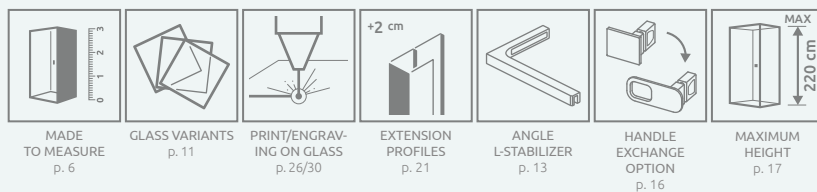

ADDITIONAL OPTIONS

Extension profiles	profile finish: CHROME Art. No.	profile finish: BLACK Art. No.
Profile + 2 cm (Nes)	P01-276200001	P01-276200054
Profile + 2 cm (Nes 8)	P01-280200001	P01-280200054

* possibility of connecting extension profiles