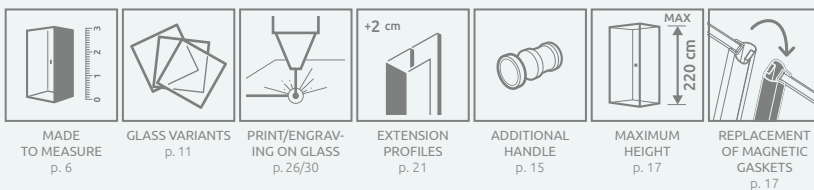

Nes DWB + Giaros C

Model	Nes 8 DWB transparent glass – 8 mm		Nes DWB transparent glass – 6 mm	
	profile finish: CHROME Art. No.	profile finish: BLACK Art. No.	profile finish: CHROME Art. No.	profile finish: BLACK Art. No.
DWB 70 L	10079070-01-01L	10079070-54-01L	10029070-01-01L	10029070-54-01L
DWB 70 R	10079070-01-01R	10079070-54-01R	10029070-01-01R	10029070-54-01R
DWB 80 L	10079080-01-01L	10079080-54-01L	10029080-01-01L	10029080-54-01L
DWB 80 R	10079080-01-01R	10079080-54-01R	10029080-01-01R	10029080-54-01R
DWB 90 L	10079090-01-01L	10079090-54-01L	10029090-01-01L	10029090-54-01L
DWB 90 R	10079090-01-01R	10079090-54-01R	10029090-01-01R	10029090-54-01R

TECHNICAL DRAWINGS

Model	X	B	D	H
DWB 70	680-710	327	534	2000
DWB 80	780-810	377	634	2000
DWB 90	880-910	427	734	2000

ADDITIONAL OPTIONS

Extension profiles	profile finish: CHROME Art. No.	profile finish: BLACK Art. No.
Profile + 2 cm* – it can be mounted only on the side of a profile hinge	P01-276200001	P01-276200054
Profile + 2 cm* – it can be mounted only on the side of the magnet-catch profile	P01-277200001	P01-277200054

* possibility of connecting extension profiles

NAVIGATION

Dimensions are given in mm.