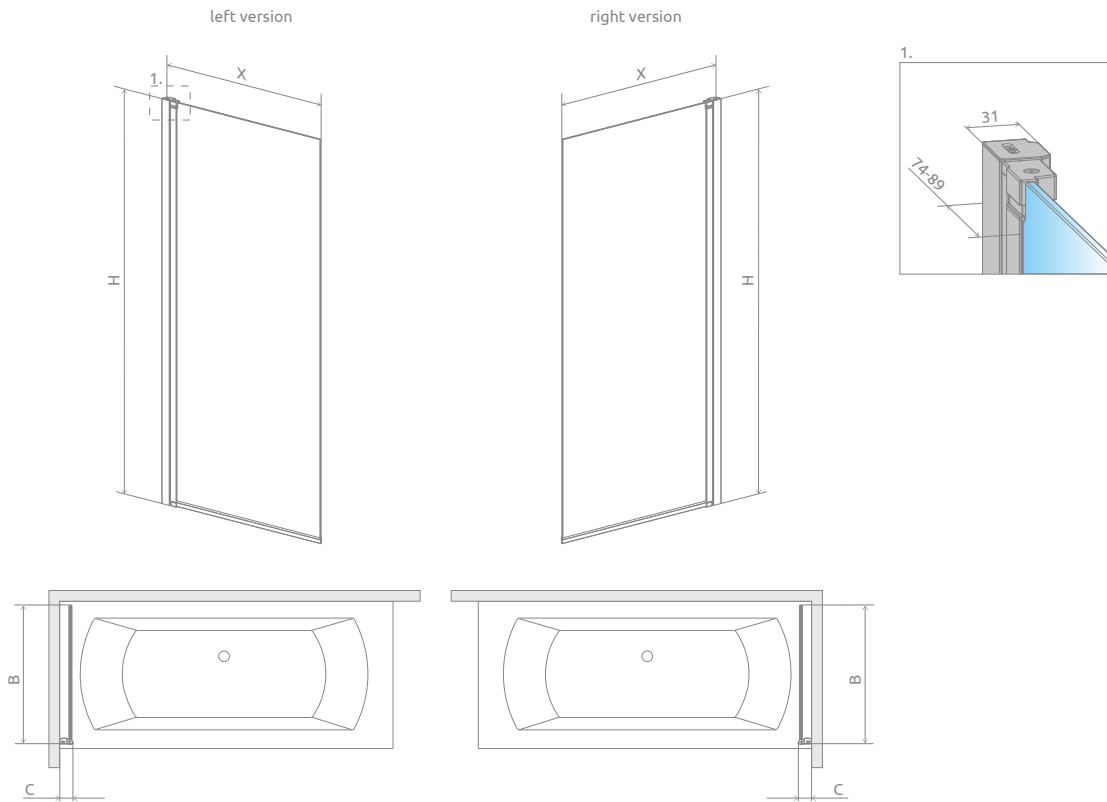

# Nes 8 Black PNJ I Frame Nes Black PNJ I Frame

Nes 8

Nes

Profile finish:

54 Black

Black lines are made by painting the glass with durable and resistant ceramic paint.

Model	Nes 8 PNJ I Frame/Transparent glass – 8 mm	Nes PNJ I Frame/Transparent glass – 6 mm
	profile finish <b>BLACK</b> Art. No.	profile finish <b>BLACK</b> Art. No.
PNJ I 50 L	10061050-54-56L	10011050-54-56L
PNJ I 50 R	10061050-54-56R	10011050-54-56R
PNJ I 60 L	10061060-54-56L	10011060-54-56L
PNJ I 60 R	10061060-54-56R	10011060-54-56R
PNJ I 70 L	10061070-54-56L	10011070-54-56L
PNJ I 70 R	10061070-54-56R	10011070-54-56R
PNJ I 80 L	10061080-54-56L	10011080-54-56L
PNJ I 80 R	10061080-54-56R	10011080-54-56R
PNJ I 90 L	10061090-54-56L	10011090-54-56L
PNJ I 90 R	10061090-54-56R	10011090-54-56R
PNJ I 100 L	10061100-54-56L	10011100-54-56L
PNJ I 100 R	10061100-54-56R	10011100-54-56R

It is possible to order the shower enclosure in the Frame or Factory variant (with transparent, satin, bronze, graphite, Mirror or UltraClear® glass).

# TECHNICAL DRAWINGS

Model	X	B	C	H
PNJ I 50	500-515	457	67-82	1500
PNJ I 60	600-615	557	67-82	1500
PNJ I 70	700-715	657	67-82	1500
PNJ I 80	800-815	757	67-82	1500
PNJ I 90	900-915	857	67-82	1500
PNJ I 100	1000-1015	957	67-82	1500