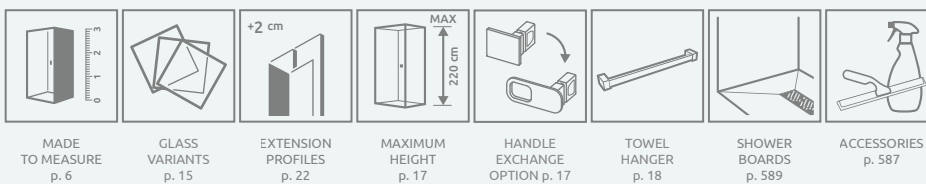

ADDITIONAL OPTIONS