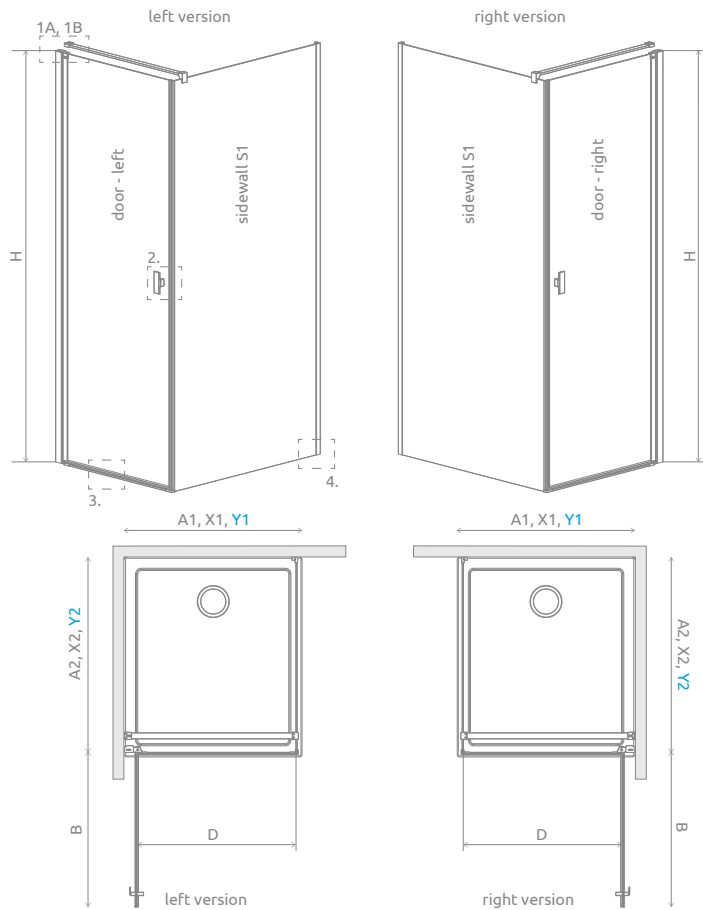

Door	A1	X1	Y1	B	D	H
KDJI Door 80	800	775-790	770-785	696	696	2000
KDJI Door 90	900	875-890	870-885	796	796	2000
KDJI Door 100	1000	975-990	970-985	896	896	2000

Sidewall S1	A2	X2	Y2
S1 70 Frame	700	675-690	670-685
S1 75 Frame	750	725-740	720-735
S1 80 Frame	800	775-790	770-785
S1 90 Frame	900	875-890	870-885
S1 100 Frame	1000	975-990	970-985

ADDITIONAL OPTIONS

Extension profiles		Art. No.
		Black
	Profile +2 cm (Nes 6 mm – door and sidewall, Nes 8 – door only)	P01-276200054
	Nes 8 – U profile +2 cm – installed only on the side of the sidewall	P01-280200054

NAVIGATION