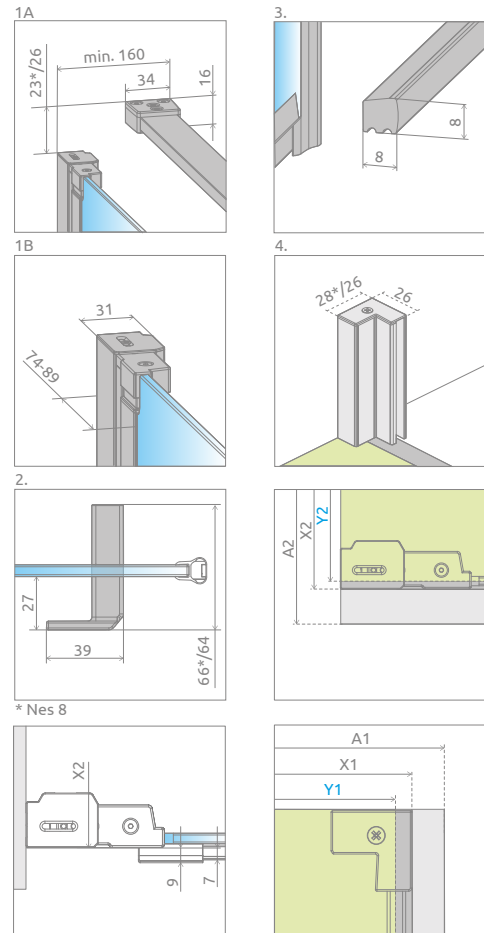

Door	A1	X1	Y1	B	D	H
KDJI Door 80	800	775-790	770-785	696	696	2000
KDJI Door 90	900	875-890	870-885	796	796	2000
KDJI Door 100	1000	975-990	970-985	896	896	2000

Sidewall S1	A2	X2	Y2
S1 70 Frame	700	675-690	670-685
S1 75 Frame	750	725-740	720-735
S1 80 Frame	800	775-790	770-785
S1 90 Frame	900	875-890	870-885
S1 100 Frame	1000	975-990	970-985

ADDITIONAL OPTIONS

Extension profiles		Art. No.
		Black
	Profile +2 cm (Nes 6 mm – door and sidewall, Nes 8 – door only)	P01-276200054
	Nes 8 – U profile +2 cm – installed only on the side of the sidewall	P01-280200054

NAVIGATION