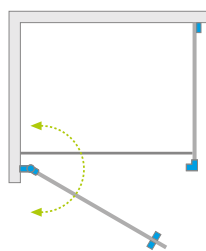

Nes 8 Black KDJ I Factory Nes Black KDJ I Factory

Nes 8

Nes