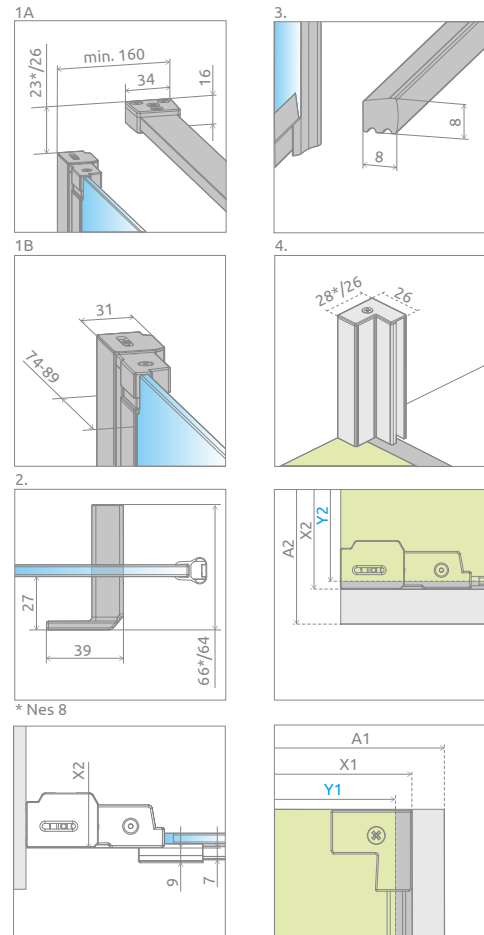

Shower enclosure set consists of 2 parts: door and sidewall S1. Please specify all the article numbers when making an order.

DOOR

Model	Nes 8 KDJ I Factory glass – 8 mm	Nes KDJ I Factory glass – 6 mm
	profile finish BLACK Art. No.	profile finish BLACK Art. No.
KDJ I door 80 L	10072080-54-55L	10022080-54-55L
KDJ I door 80 R	10072080-54-55R	10022080-54-55R
KDJ I door 90 L	10072090-54-55L	10022090-54-55L
KDJ I door 90 R	10072090-54-55R	10022090-54-55R
KDJ I door 100 L	10072100-54-55L	10022100-54-55L
KDJ I door 100 R	10072100-54-55R	10022100-54-55R

It is possible to order the shower enclosure in the Frame or Factory variant (with transparent, satin, bronze, graphite, Mirror or UltraClear® glass).

TECHNICAL DRAWINGS

Door	A1	X1	Y1	B	D	H	Version
KDJ I Door 80	800	775-790	770-785	696	696	2000	W2
KDJ I Door 90	900	875-890	870-885	796	796	2000	W2
KDJ I Door 100	1000	975-990	970-985	896	896	2000	W3