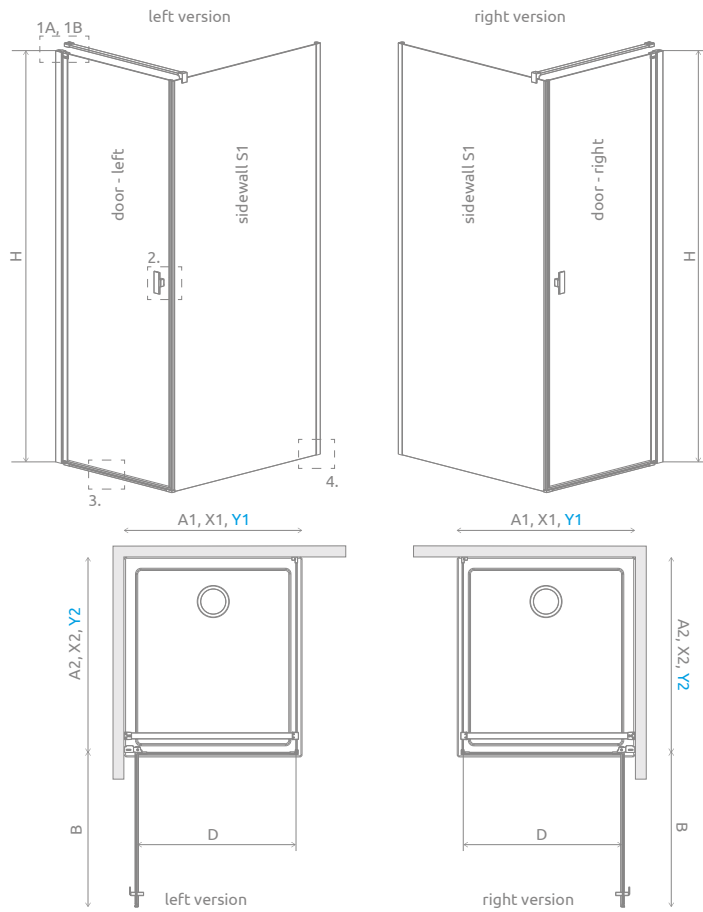

Shower enclosure set consists of 2 parts: door and sidewall S1. Please specify all the article numbers when making an order.

DOOR

Model	Nes 8 KDJ I Factory glass – 8 mm	Nes KDJ I Factory glass – 6 mm
	profile finish BLACK Art. No.	profile finish BLACK Art. No.
KDJ I door 80 L	10072080-54-55L	10022080-54-55L
KDJ I door 80 R	10072080-54-55R	10022080-54-55R
KDJ I door 90 L	10072090-54-55L	10022090-54-55L
KDJ I door 90 R	10072090-54-55R	10022090-54-55R
KDJ I door 100 L	10072100-54-55L	10022100-54-55L
KDJ I door 100 R	10072100-54-55R	10022100-54-55R

SIDEWALL S1

Model	Nes 8 KDJ I Factory glass – 8 mm	Nes KDJ I Factory glass – 6 mm
	profile finish BLACK Art. No.	profile finish BLACK Art. No.
S1 70 Factory	10089070-54-55	10039070-54-55
S1 75 Factory	10089075-54-55	10039075-54-55
S1 80 Factory	10089080-54-55	10039080-54-55
S1 90 Factory	10089090-54-55	10039090-54-55
S1 100 Factory	10089100-54-55	10039100-54-55

It is possible to order the shower enclosure in the Frame or Factory variant (with transparent, satin, bronze, graphite, Mirror or UltraClear® glass).

TECHNICAL DRAWINGS

Door	A1	X1	Y1	B	D	H	Version
KDJ I Door 80	800	775-790	770-785	696	696	2000	W2
KDJ I Door 90	900	875-890	870-885	796	796	2000	W2
KDJ I Door 100	1000	975-990	970-985	896	896	2000	W3