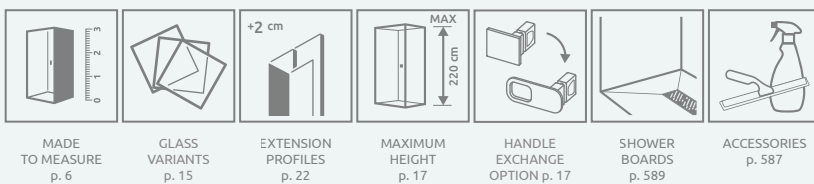

ADDITIONAL OPTIONS