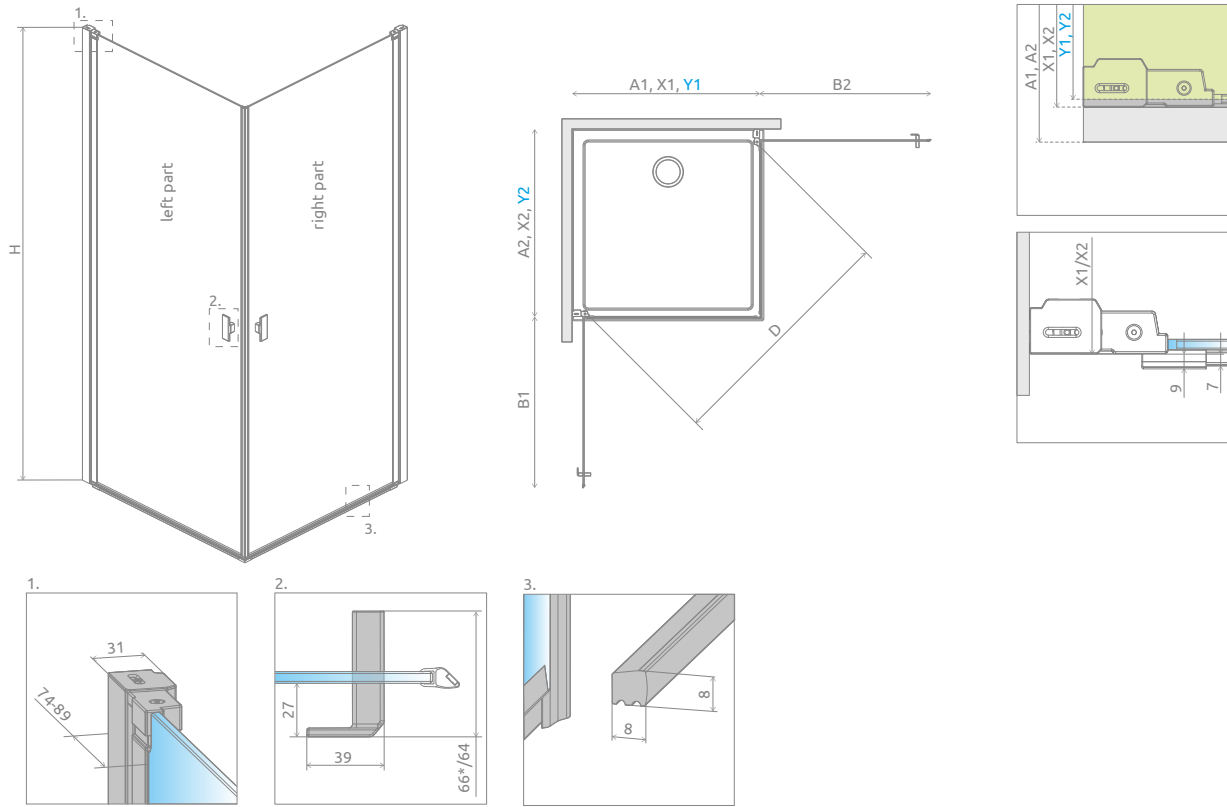

TECHNICAL DRAWINGS