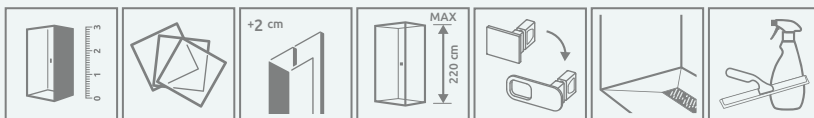

ADDITIONAL OPTIONS