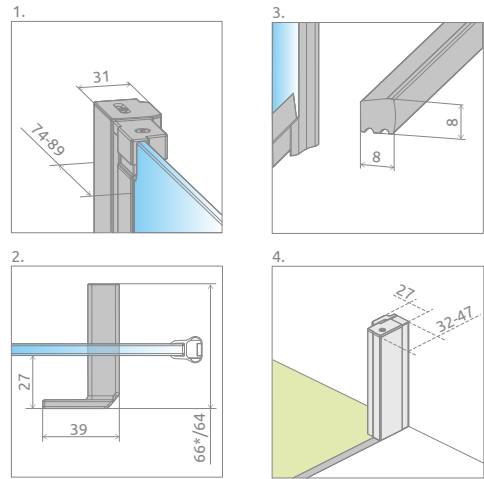

Nes 8 Black DWJ I Frame Nes Black DWJ I Frame

Nes 8

Nes

Nes Black DWJ I Frame + Kytos C

Profile finish:

54 Black

The pattern is made of durable ceramic paint, applied from the outside, which fuses with the glass during the toughening process.

It is possible to order the shower enclosure in the Frame or Factory variant (with transparent, satin, bronze, graphite, Mirror or UltraClear® glass).

*Nes 8

Model	X	B	D	H
DWJ I 70	680-710	580	580	2000
DWJ I 80	780-810	680	680	2000
DWJ I 90	880-910	780	780	2000
DWJ I 100	980-1010	880	880	2000

ADDITIONAL OPTIONS

MADE TO MEASURE p. 6 GLASS VARIANTS p. 15 EXTENSION PROFILES p. 22 MAXIMUM HEIGHT p. 17 HANDLE EXCHANGE OPTION p. 17 SHOWER BOARDS p. 589 ACCESSORIES p. 587

Extension profiles	Art. No.
 Profile +2 cm – it can be mounted only on the side of a tubular hinge	P01-276200054
Profile +2 cm – it can be mounted only on the side of the magnet-catch profile	P01-277200054