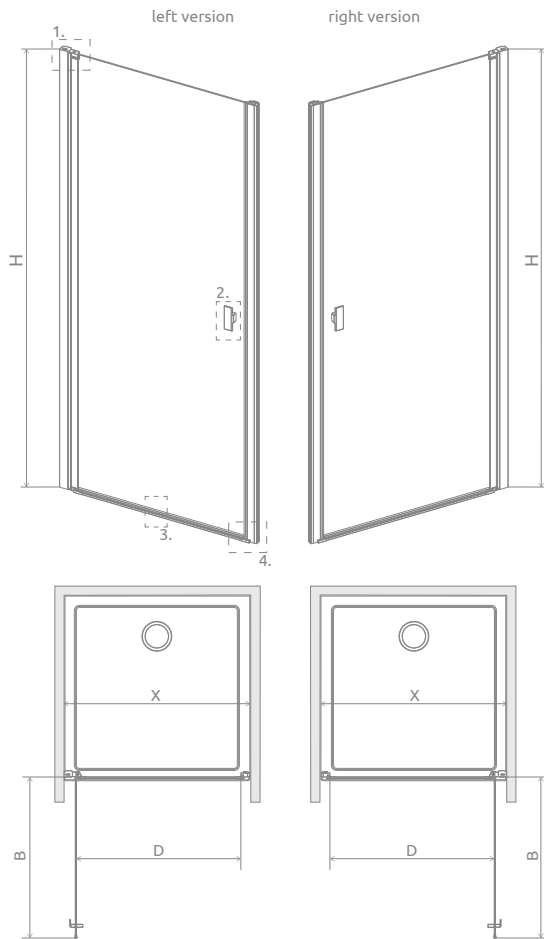

Nes 8 Black DWJ I Frame Nes Black DWJ I Frame

Nes 8

Nes

Nes Black DWJ I Frame + Kytos C

Profile finish:

54 Black

The pattern is made of durable ceramic paint, applied from the outside, which fuses with the glass during the toughening process.

Model	Nes 8 DWJ I Frame/Transparent glass – 8 mm	Nes DWJ I Frame/Transparent glass – 6 mm
	profile finish BLACK Art. No.	profile finish BLACK Art. No.
DWJ I 70 L	10076070-54-56L	10026070-54-56L
DWJ I 70 R	10076070-54-56R	10026070-54-56R
DWJ I 80 L	10076080-54-56L	10026080-54-56L
DWJ I 80 R	10076080-54-56R	10026080-54-56R
DWJ I 90 L	10076090-54-56L	10026090-54-56L
DWJ I 90 R	10076090-54-56R	10026090-54-56R
DWJ I 100 L	10076100-54-56L	10026100-54-56L
DWJ I 100 R	10076100-54-56R	10026100-54-56R

It is possible to order the shower enclosure in the Frame or Factory variant (with transparent, satin, bronze, graphite, Mirror or UltraClear® glass).

*Nes 8

Model	X	B	D	H
DWJ I 70	680-710	580	580	2000
DWJ I 80	780-810	680	680	2000
DWJ I 90	880-910	780	780	2000
DWJ I 100	980-1010	880	880	2000

ADDITIONAL OPTIONS

MADE TO MEASURE p. 6 GLASS VARIANTS p. 15 EXTENSION PROFILES p. 22 MAXIMUM HEIGHT p. 17 HANDLE EXCHANGE OPTION p. 17 SHOWER BOARDS p. 589 ACCESSORIES p. 587

Extension profiles	Art. No.
 Profile +2 cm – it can be mounted only on the side of a tubular hinge	P01-276200054
Profile +2 cm – it can be mounted only on the side of the magnet-catch profile	P01-277200054