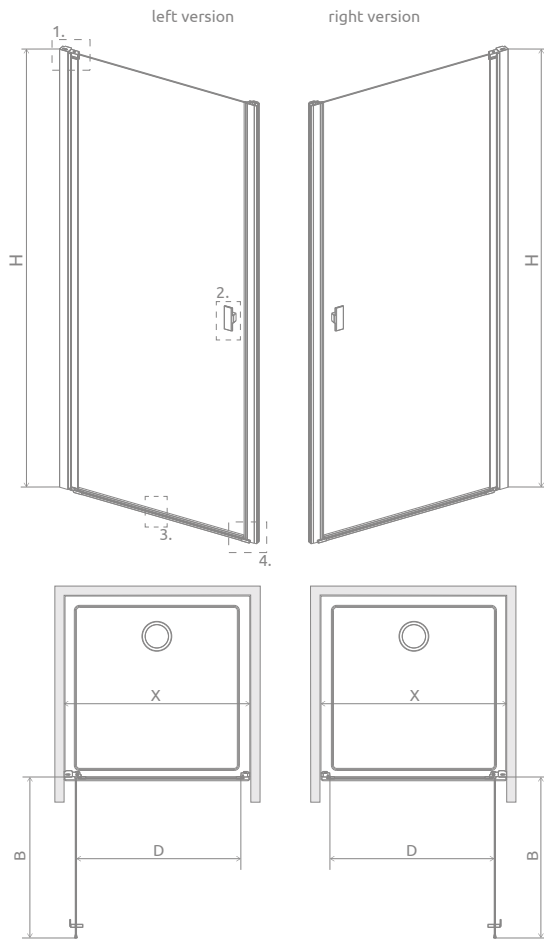

Nes 8 Black DWJ I Factory Nes Black DWJ I Factory

Nes 8

Nes

Nes Black DWJ I Factory + Kytos C

Profile finish:

54 Black

The pattern is made of durable ceramic paint, applied from the outside, which fuses with the glass during the toughening process.

Model	Nes 8 DWJ I Factory/Transparent glass – 8 mm	Nes DWJ I Factory/Transparent glass – 6 mm
	profile finish BLACK Art. No.	profile finish BLACK Art. No.
DWJ I 70 L	10076070-54-55L	10026070-54-55L
DWJ I 70 R	10076070-54-55R	10026070-54-55R
DWJ I 80 L	10076080-54-55L	10026080-54-55L
DWJ I 80 R	10076080-54-55R	10026080-54-55R
DWJ I 90 L	10076090-54-55L	10026090-54-55L
DWJ I 90 R	10076090-54-55R	10026090-54-55R
DWJ I 100 L	10076100-54-55L	10026100-54-55L
DWJ I 100 R	10076100-54-55R	10026100-54-55R

It is possible to order the shower enclosure in the Frame or Factory variant (with transparent, satin, bronze, graphite, Mirror or UltraClear® glass).

*Nes 8

Version W2

Version W3

Model	X	B	D	H	Version
DWJ I 70	680-710	580	580	2000	W2
DWJ I 80	780-810	680	680	2000	
DWJ I 90	880-910	780	780	2000	
DWJ I 100	980-1010	880	880	2000	W3

ADDITIONAL OPTIONS

Extension profiles		Art. No.
	Profile +2 cm – it can be mounted only on the side of a tubular hinge	P01-276200054
	Profile +2 cm – it can be mounted only on the side of the magnet-catch profile	P01-277200054