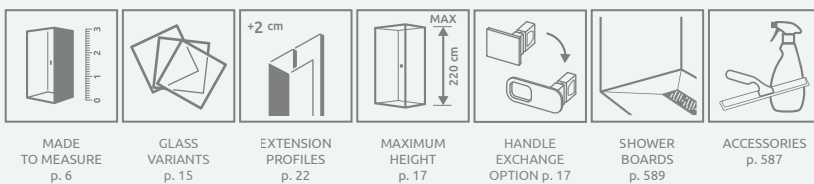

It is possible to order the shower enclosure in the Frame or Factory variant (with transparent, satin, bronze, graphite, Mirror or UltraClear® glass).

*Nes 8

Version W2

Version W3

Model	X	B	D	H	Version
DWJ I 70	680-710	580	580	2000	W2
DWJ I 80	780-810	680	680	2000	
DWJ I 90	880-910	780	780	2000	
DWJ I 100	980-1010	880	880	2000	W3

ADDITIONAL OPTIONS

Extension profiles		Art. No.
	Profile +2 cm – it can be mounted only on the side of a tubular hinge	P01-276200054
	Profile +2 cm – it can be mounted only on the side of the magnet-catch profile	P01-277200054