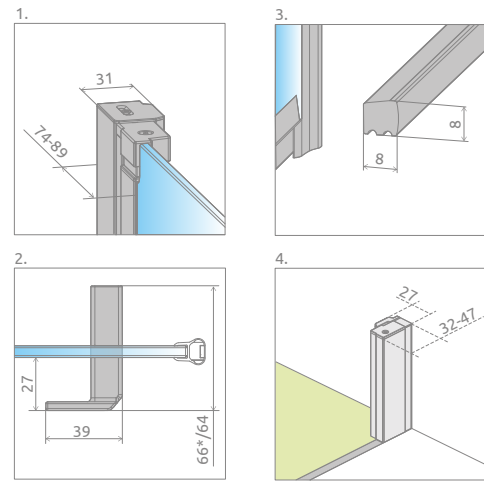

It is possible to order the shower enclosure in the Frame or Factory variant (with transparent, satin, bronze, graphite, Mirror or UltraClear® glass).

*Nes 8

Version W2

Version W3

Model	X	B	D	H	Version
DWJ I 70	680-710	580	580	2000	W2
DWJ I 80	780-810	680	680	2000	
DWJ I 90	880-910	780	780	2000	
DWJ I 100	980-1010	880	880	2000	W3

ADDITIONAL OPTIONS

Extension profiles		Art. No.
	Profile +2 cm – it can be mounted only on the side of a tubular hinge	P01-276200054
	Profile +2 cm – it can be mounted only on the side of the magnet-catch profile	P01-277200054