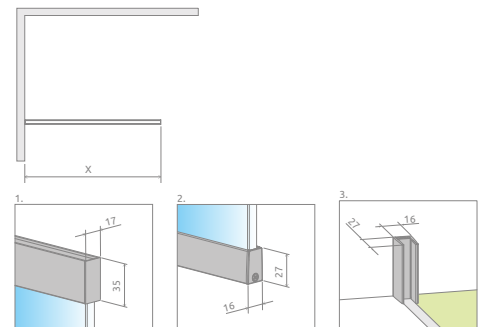

01 Chrome 54 Black

Modo XL + shower board

A universal shower enclosure that can be assembled as a left-hand or right-hand version.

Model	X	Height (H)	TRANSPARENT GLASS	
			profile finish: CHROME Art. No.	profile finish: BLACK Art. No.
Modo X II 30-100×200-250	max 1000	max 2500	389404-01-01	389404-54-01
Modo X II 100-160×200-250	max 1600	max 2500	389408-01-01	389408-54-01
Modo X II 30-100×250-300	max 1000	max 3000	389405-01-01	389405-54-01
Modo X II 100-160×250-300	max 1600	max 3000	389409-01-01	389409-54-01

TECHNICAL DRAWINGS

Model	X	H
30-100	max 1000	max 3000
100-160	max 1600	max 3000

Dimensions are given in mm.