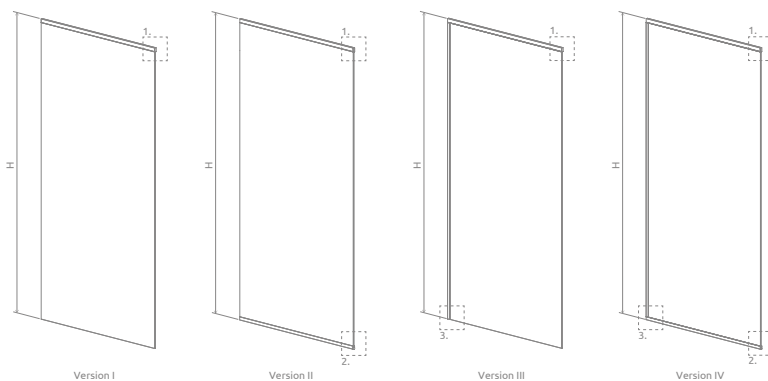

The product in other colour variants can be found on p. 71

Modo XL

ADDITIONAL OPTIONS

GLASS VARIANTS p. 11

PRINT/ENGRAVING ON GLASS p. 26/30

TOWEL HANGER p. 14

MAXIMUM HEIGHT p. 17

Profile finish:

01 Chrome 54 Black

Modo XL + shower board

A universal shower enclosure that can be assembled as a left-hand or right-hand version.

Model	X	Height (H)	TRANSPARENT GLASS	
			profile finish: CHROME Art. No.	profile finish: BLACK Art. No.
Modo X II 30-100×200-250	max 1000	max 2500	389404-01-01	389404-54-01
Modo X II 100-160×200-250	max 1600	max 2500	389408-01-01	389408-54-01
Modo X II 30-100×250-300	max 1000	max 3000	389405-01-01	389405-54-01
Modo X II 100-160×250-300	max 1600	max 3000	389409-01-01	389409-54-01

TECHNICAL DRAWINGS

Model	X	H
30-100	max 1000	max 3000
100-160	max 1600	max 3000

Dimensions are given in mm.