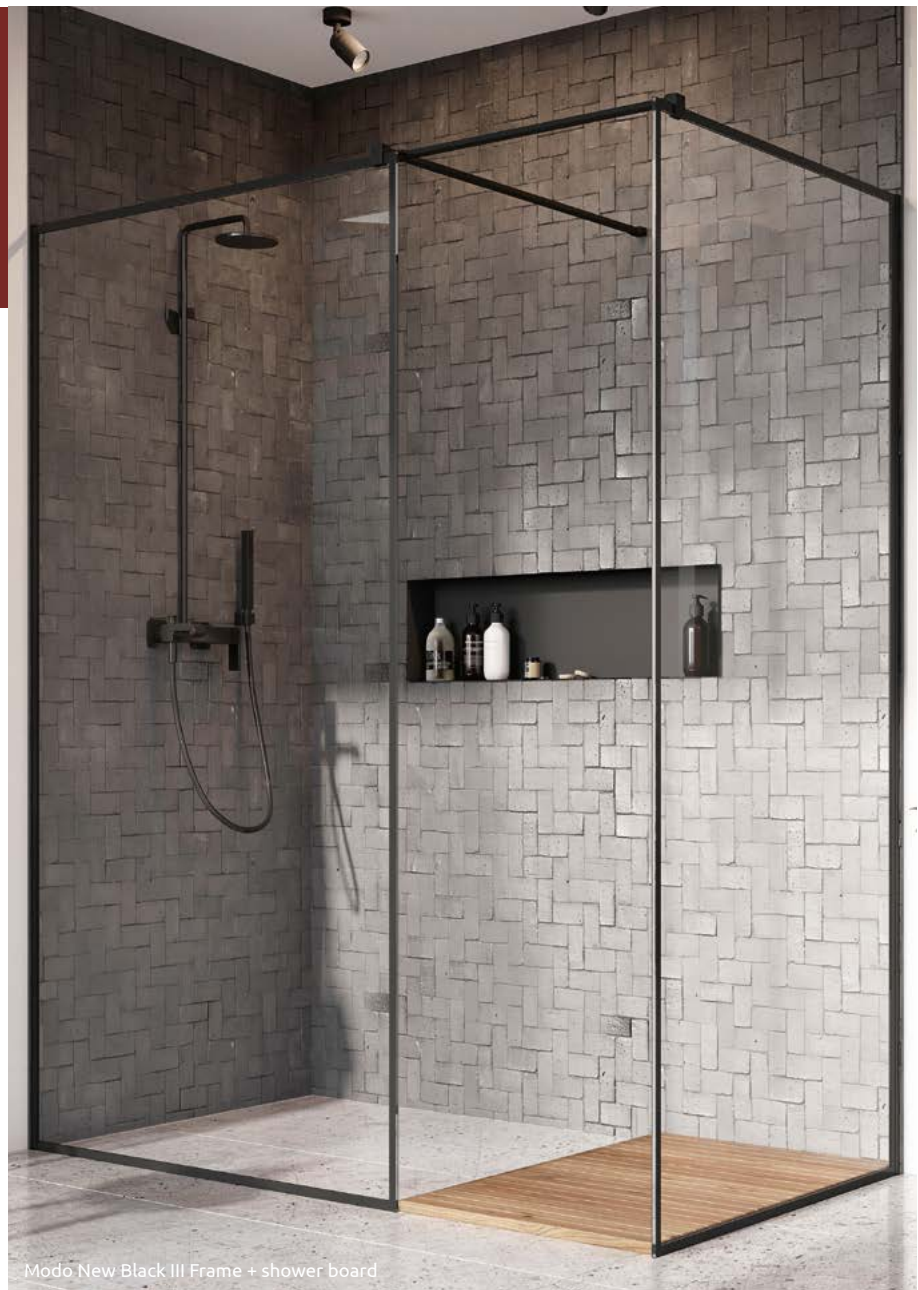

Modo X Black III Frame Modo New Black III Frame

Modo X

Modo New

Modo New Black III Frame + shower board

Profile finish:

54 Black

Shower enclosure set consists of 3 parts: 2 walls Modo New Black II Frame and connector of support bars