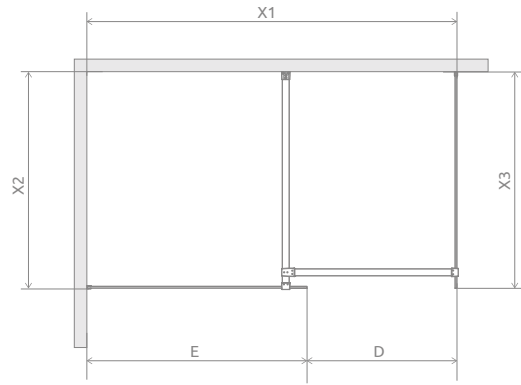

Modo X Black III Frame Modo New Black III Frame

Modo X

Modo New

Modo New Black III Frame + shower board

Profile finish:

54 Black

Shower enclosure set consists of 3 parts: 2 walls Modo New Black II Frame and connector of support bars

CONNECTOR OF SUPPORT BARS

Model	Art. No.
Connector of support bars	389000-54

TECHNICAL DRAWINGS

*Modo X

Sidewall 1	X1	X2	E	H
Modo (X/New) Black II Frame 50	max 1700	max 1200	485-495	2000
Modo (X/New) Black II Frame 55	max 1750	max 1200	535-545	2000
Modo (X/New) Black II Frame 60	max 1800	max 1200	585-595	2000
Modo (X/New) Black II Frame 65	max 1850	max 1200	635-645	2000
Modo (X/New) Black II Frame 70	max 1900	max 1200	685-695	2000
Modo (X/New) Black II Frame 75	max 1950	max 1200	735-745	2000
Modo (X/New) Black II Frame 80	max 2000	max 1200	785-795	2000
Modo (X/New) Black II Frame 85	max 2050	max 1200	835-845	2000
Modo (X/New) Black II Frame 90	max 2100	max 1200	885-895	2000
Modo (X/New) Black II Frame 95	max 2150	max 1200	935-945	2000
Modo (X/New) Black II Frame 100	max 2200	max 1200	985-995	2000
Modo (X/New) Black II Frame 105	max 2250	max 1200	1035-1045	2000
Modo (X/New) Black II Frame 110	max 2300	max 1200	1085-1095	2000
Modo (X/New) Black II Frame 115	max 2350	max 1200	1135-1145	2000
Modo (X/New) Black II Frame 120	max 2400	max 1200	1185-1195	2000
Modo (X/New) Black II Frame 125	max 2450	max 1200	1235-1245	2000
Modo (X/New) Black II Frame 130	max 2500	max 1200	1285-1295	2000
Modo (X/New) Black II Frame 140	max 2600	max 1200	1385-1395	2000
Modo (X/New) Black II Frame 150	max 2700	max 1200	1485-1495	2000
Modo (X/New) Black II Frame 160	max 2800	max 1200	1585-1595	2000

ADDITIONAL OPTIONS

Telescopic support bar	For Glass	Height	Colour	Art. No.
	8 mm	max 3000 mm		WD-008-02-54

NAVIGATION