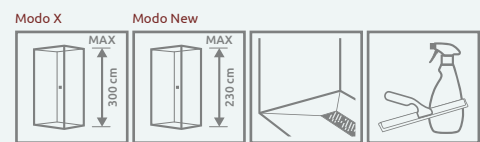

Telescopic support bar	For Glass	Height	Colour	Art. No.
	8 mm	max 3000 mm		WD-008-02-54

ADDITIONAL OPTIONS

MADE TO MEASURE p. 6

GLASS VARIANTS p. 15

TELESCOPIC SUPPORT BAR p. 106

TOWEL HANGER p. 18

MAXIMUM HEIGHT p. 17