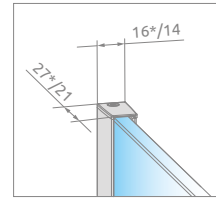

Modo New Black III Factory

Modo New Black III Factory

Modo X

Modo New

Modo New Black III Factory + Giaros D

Profile finish:

54 Black

Shower enclosure set consists of 3 parts: 2 walls Modo New Black II Factory and connector of support bars

CONNECTOR OF SUPPORT BARS

Model	Art. No.
Connector of support bars	389000-54

TECHNICAL DRAWINGS

*Modo X

Sidewall 1	X1	X2	E	H	Version
Modo (X/New) Black II Factory 50	max 1700	max 1200	485-495	2000	W2
Modo (X/New) Black II Factory 55	max 1750	max 1200	535-545	2000	
Modo (X/New) Black II Factory 60	max 1800	max 1200	585-595	2000	
Modo (X/New) Black II Factory 65	max 1850	max 1200	635-645	2000	
Modo (X/New) Black II Factory 70	max 1900	max 1200	685-695	2000	
Modo (X/New) Black II Factory 75	max 1950	max 1200	735-745	2000	
Modo (X/New) Black II Factory 80	max 2000	max 1200	785-795	2000	W3
Modo (X/New) Black II Factory 85	max 2050	max 1200	835-845	2000	
Modo (X/New) Black II Factory 90	max 2100	max 1200	885-895	2000	
Modo (X/New) Black II Factory 95	max 2150	max 1200	935-945	2000	
Modo (X/New) Black II Factory 100	max 2200	max 1200	985-995	2000	
Modo (X/New) Black II Factory 105	max 2250	max 1200	1035-1045	2000	
Modo (X/New) Black II Factory 110	max 2300	max 1200	1085-1095	2000	W4
Modo (X/New) Black II Factory 115	max 2350	max 1200	1135-1145	2000	
Modo (X/New) Black II Factory 120	max 2400	max 1200	1185-1195	2000	
Modo (X/New) Black II Factory 125	max 2450	max 1200	1235-1245	2000	
Modo (X/New) Black II Factory 130	max 2500	max 1200	1285-1295	2000	
Modo (X/New) Black II Factory 140	max 2600	max 1200	1385-1395	2000	
Modo (X/New) Black II Factory 150	max 2700	max 1200	1485-1495	2000	W4
Modo (X/New) Black II Factory 160	max 2800	max 1200	1585-1595	2000	