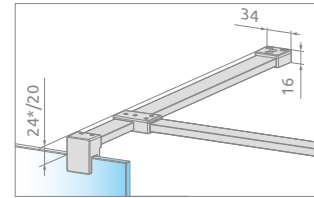

Modo New Black III Factory

Modo New Black III Factory

Modo X

Modo New

Modo New Black III Factory + Giaros D

Profile finish:

54 Black

Shower enclosure set consists of 3 parts: 2 walls Modo New Black II Factory and connector of support bars

CONNECTOR OF SUPPORT BARS

Model	Art. No.
Connector of support bars	389000-54

TECHNICAL DRAWINGS

*Modo X

Sidewall 1	X1	X2	E	H	Version
Modo (X/New) Black II Factory 50	max 1700	max 1200	485-495	2000	W2
Modo (X/New) Black II Factory 55	max 1750	max 1200	535-545	2000	
Modo (X/New) Black II Factory 60	max 1800	max 1200	585-595	2000	
Modo (X/New) Black II Factory 65	max 1850	max 1200	635-645	2000	
Modo (X/New) Black II Factory 70	max 1900	max 1200	685-695	2000	
Modo (X/New) Black II Factory 75	max 1950	max 1200	735-745	2000	
Modo (X/New) Black II Factory 80	max 2000	max 1200	785-795	2000	W3
Modo (X/New) Black II Factory 85	max 2050	max 1200	835-845	2000	
Modo (X/New) Black II Factory 90	max 2100	max 1200	885-895	2000	
Modo (X/New) Black II Factory 95	max 2150	max 1200	935-945	2000	
Modo (X/New) Black II Factory 100	max 2200	max 1200	985-995	2000	
Modo (X/New) Black II Factory 105	max 2250	max 1200	1035-1045	2000	
Modo (X/New) Black II Factory 110	max 2300	max 1200	1085-1095	2000	W4
Modo (X/New) Black II Factory 115	max 2350	max 1200	1135-1145	2000	
Modo (X/New) Black II Factory 120	max 2400	max 1200	1185-1195	2000	
Modo (X/New) Black II Factory 125	max 2450	max 1200	1235-1245	2000	
Modo (X/New) Black II Factory 130	max 2500	max 1200	1285-1295	2000	
Modo (X/New) Black II Factory 140	max 2600	max 1200	1385-1395	2000	
Modo (X/New) Black II Factory 150	max 2700	max 1200	1485-1495	2000	W4
Modo (X/New) Black II Factory 160	max 2800	max 1200	1585-1595	2000	