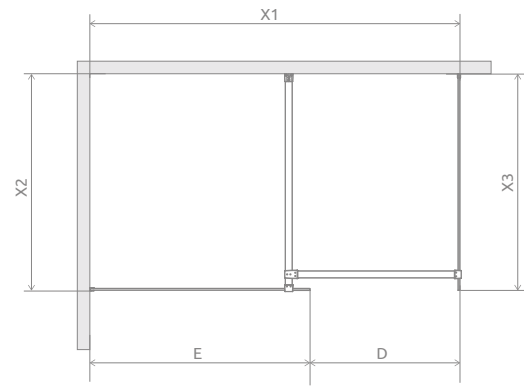

Modo New Black III Factory

Modo New Black III Factory

Modo X

Modo New

Modo New Black III Factory + Giaros D

Profile finish:

54 Black

Shower enclosure set consists of 3 parts: 2 walls Modo New Black II Factory and connector of support bars

CONNECTOR OF SUPPORT BARS

Model	Art. No.
Connector of support bars	389000-54

TECHNICAL DRAWINGS

*Modo X

Sidewall 1	X1	X2	E	H	Version
Modo (X/New) Black II Factory 50	max 1700	max 1200	485-495	2000	W2
Modo (X/New) Black II Factory 55	max 1750	max 1200	535-545	2000	
Modo (X/New) Black II Factory 60	max 1800	max 1200	585-595	2000	
Modo (X/New) Black II Factory 65	max 1850	max 1200	635-645	2000	
Modo (X/New) Black II Factory 70	max 1900	max 1200	685-695	2000	
Modo (X/New) Black II Factory 75	max 1950	max 1200	735-745	2000	
Modo (X/New) Black II Factory 80	max 2000	max 1200	785-795	2000	W3
Modo (X/New) Black II Factory 85	max 2050	max 1200	835-845	2000	
Modo (X/New) Black II Factory 90	max 2100	max 1200	885-895	2000	
Modo (X/New) Black II Factory 95	max 2150	max 1200	935-945	2000	
Modo (X/New) Black II Factory 100	max 2200	max 1200	985-995	2000	
Modo (X/New) Black II Factory 105	max 2250	max 1200	1035-1045	2000	
Modo (X/New) Black II Factory 110	max 2300	max 1200	1085-1095	2000	W4
Modo (X/New) Black II Factory 115	max 2350	max 1200	1135-1145	2000	
Modo (X/New) Black II Factory 120	max 2400	max 1200	1185-1195	2000	
Modo (X/New) Black II Factory 125	max 2450	max 1200	1235-1245	2000	
Modo (X/New) Black II Factory 130	max 2500	max 1200	1285-1295	2000	
Modo (X/New) Black II Factory 140	max 2600	max 1200	1385-1395	2000	
Modo (X/New) Black II Factory 150	max 2700	max 1200	1485-1495	2000	W4
Modo (X/New) Black II Factory 160	max 2800	max 1200	1585-1595	2000	