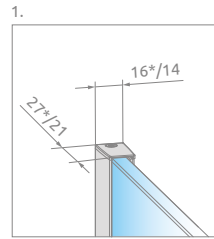

It is possible to order the shower enclosure in the Frame or Factory variant (with transparent, satin, bronze, graphite, Mirror or UltraClear® glass).

TECHNICAL DRAWINGS

*Modo X

Model	X1	X2	H
Modo (X/New) Black II Frame 50	485-495	max 1200	2000
Modo (X/New) Black II Frame 55	535-545	max 1200	2000
Modo (X/New) Black II Frame 60	585-595	max 1200	2000
Modo (X/New) Black II Frame 65	635-645	max 1200	2000
Modo (X/New) Black II Frame 70	685-695	max 1200	2000
Modo (X/New) Black II Frame 75	735-745	max 1200	2000
Modo (X/New) Black II Frame 80	785-795	max 1200	2000
Modo (X/New) Black II Frame 85	835-845	max 1200	2000
Modo (X/New) Black II Frame 90	885-895	max 1200	2000
Modo (X/New) Black II Frame 95	935-945	max 1200	2000
Modo (X/New) Black II Frame 100	985-995	max 1200	2000
Modo (X/New) Black II Frame 105	1035-1045	max 1200	2000
Modo (X/New) Black II Frame 110	1085-1095	max 1200	2000
Modo (X/New) Black II Frame 115	1135-1145	max 1200	2000
Modo (X/New) Black II Frame 120	1185-1195	max 1200	2000
Modo (X/New) Black II Frame 125	1235-1245	max 1200	2000
Modo (X/New) Black II Frame 130	1285-1295	max 1200	2000
Modo (X/New) Black II Frame 140	1385-1395	max 1200	2000
Modo (X/New) Black II Frame 150	1485-1495	max 1200	2000
Modo (X/New) Black II Frame 160	1585-1595	max 1200	2000