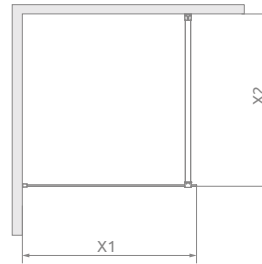

It is possible to order the shower enclosure in the Frame or Factory variant (with transparent, satin, bronze, graphite, Mirror or UltraClear® glass).

TECHNICAL DRAWINGS

*Modo X

Model	X1	X2	H
Modo (X/New) Black II Frame 50	485-495	max 1200	2000
Modo (X/New) Black II Frame 55	535-545	max 1200	2000
Modo (X/New) Black II Frame 60	585-595	max 1200	2000
Modo (X/New) Black II Frame 65	635-645	max 1200	2000
Modo (X/New) Black II Frame 70	685-695	max 1200	2000
Modo (X/New) Black II Frame 75	735-745	max 1200	2000
Modo (X/New) Black II Frame 80	785-795	max 1200	2000
Modo (X/New) Black II Frame 85	835-845	max 1200	2000
Modo (X/New) Black II Frame 90	885-895	max 1200	2000
Modo (X/New) Black II Frame 95	935-945	max 1200	2000
Modo (X/New) Black II Frame 100	985-995	max 1200	2000
Modo (X/New) Black II Frame 105	1035-1045	max 1200	2000
Modo (X/New) Black II Frame 110	1085-1095	max 1200	2000
Modo (X/New) Black II Frame 115	1135-1145	max 1200	2000
Modo (X/New) Black II Frame 120	1185-1195	max 1200	2000
Modo (X/New) Black II Frame 125	1235-1245	max 1200	2000
Modo (X/New) Black II Frame 130	1285-1295	max 1200	2000
Modo (X/New) Black II Frame 140	1385-1395	max 1200	2000
Modo (X/New) Black II Frame 150	1485-1495	max 1200	2000
Modo (X/New) Black II Frame 160	1585-1595	max 1200	2000

ADDITIONAL OPTIONS

Modo New	Modo New	Modo X	Modo New			
MADE TO MEASURE p. 6	GLASS VARIANTS p. 15	TELESCOPIC SUPPORT BAR p. 106	MAXIMUM HEIGHT 300 cm p. 17	MAXIMUM HEIGHT 230 cm p. 17	TOWEL HANGER p. 18	SHOWER BOARDS p. 589
						ACCESSORIES p. 587