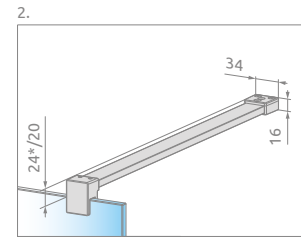

It is possible to order the shower enclosure in the Frame or Factory variant (with transparent, satin, bronze, graphite, Mirror or UltraClear® glass).

TECHNICAL DRAWINGS

*Modo X

Model	X1	X2	H
Modo (X/New) Black II Frame 50	485-495	max 1200	2000
Modo (X/New) Black II Frame 55	535-545	max 1200	2000
Modo (X/New) Black II Frame 60	585-595	max 1200	2000
Modo (X/New) Black II Frame 65	635-645	max 1200	2000
Modo (X/New) Black II Frame 70	685-695	max 1200	2000
Modo (X/New) Black II Frame 75	735-745	max 1200	2000
Modo (X/New) Black II Frame 80	785-795	max 1200	2000
Modo (X/New) Black II Frame 85	835-845	max 1200	2000
Modo (X/New) Black II Frame 90	885-895	max 1200	2000
Modo (X/New) Black II Frame 95	935-945	max 1200	2000
Modo (X/New) Black II Frame 100	985-995	max 1200	2000
Modo (X/New) Black II Frame 105	1035-1045	max 1200	2000
Modo (X/New) Black II Frame 110	1085-1095	max 1200	2000
Modo (X/New) Black II Frame 115	1135-1145	max 1200	2000
Modo (X/New) Black II Frame 120	1185-1195	max 1200	2000
Modo (X/New) Black II Frame 125	1235-1245	max 1200	2000
Modo (X/New) Black II Frame 130	1285-1295	max 1200	2000
Modo (X/New) Black II Frame 140	1385-1395	max 1200	2000
Modo (X/New) Black II Frame 150	1485-1495	max 1200	2000
Modo (X/New) Black II Frame 160	1585-1595	max 1200	2000

ADDITIONAL OPTIONS

Modo New	Modo New	Modo X	Modo New			
MADE TO MEASURE p. 6	GLASS VARIANTS p. 15	TELESCOPIC SUPPORT BAR p. 106	MAXIMUM HEIGHT 300 cm p. 17	MAXIMUM HEIGHT 230 cm p. 17	TOWEL HANGER p. 18	SHOWER BOARDS p. 589
						ACCESSORIES p. 587