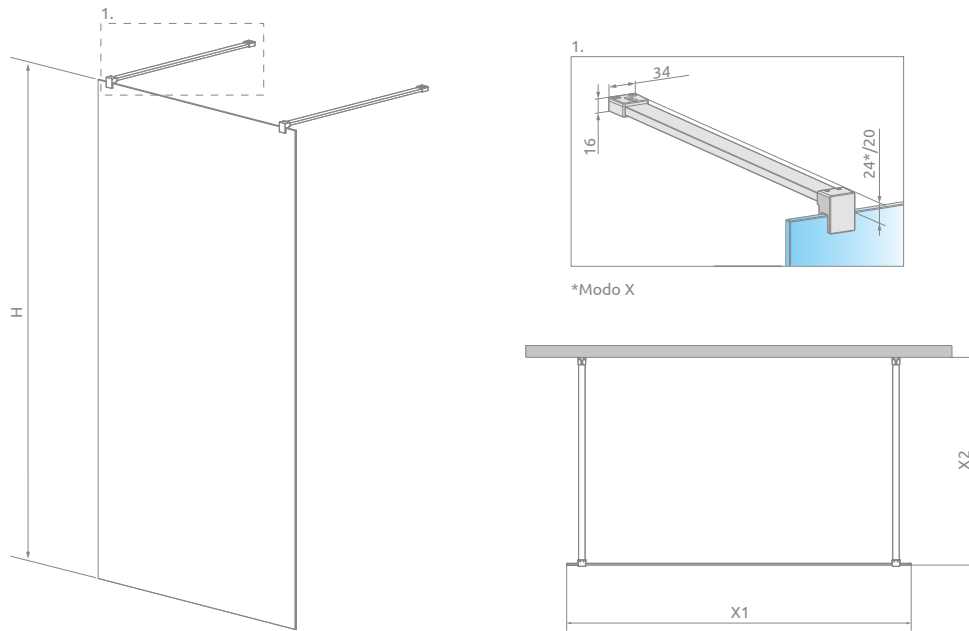

Modo X
Black I Frame
Modo New
Black I Frame

Modo X

Modo New

Profile finish:

54 Black

Modo New Black I Frame + shower board

Model	Modo X Black I Frame Frame glass – 10 mm	Modo New Black I Frame Frame glass – 8 mm
	profile finish BLACK Art. No.	profile finish BLACK Art. No.
Modo (X/New) Black I Frame 120	388324-54-58	388124-54-58
Modo (X/New) Black I Frame 130	388334-54-58	388134-54-58
Modo (X/New) Black I Frame 140	388344-54-58	388144-54-58
Modo (X/New) Black I Frame 150	388354-54-58	388154-54-58
Modo (X/New) Black I Frame 160	388364-54-58	388164-54-58

TECHNICAL DRAWINGS

Model Модель	X1	X2	H
Modo (X/New) Black I Frame 120	1180	max 1200	2000
Modo (X/New) Black I Frame 130	1280	max 1200	2000
Modo (X/New) Black I Frame 140	1380	max 1200	2000
Modo (X/New) Black I Frame 150	1480	max 1200	2000
Modo (X/New) Black I Frame 160	1580	max 1200	2000

ADDITIONAL OPTIONS

MADE TO MEASURE p. 6	GLASS VARIANTS p. 15	TELESCOPIC SUPPORT BAR p. 106	TOWEL HANGER p. 18	MAXIMUM HEIGHT 250 cm p. 17	MAXIMUM HEIGHT 230 cm p. 17	SHOWER BOARDS p. 589	ACCESSORIES p. 587

Telescopic support bar	For Glass	Height	Colour	Art. No.
	8 mm	max 3000 mm		WD-008-02-54

NAVIGATION
