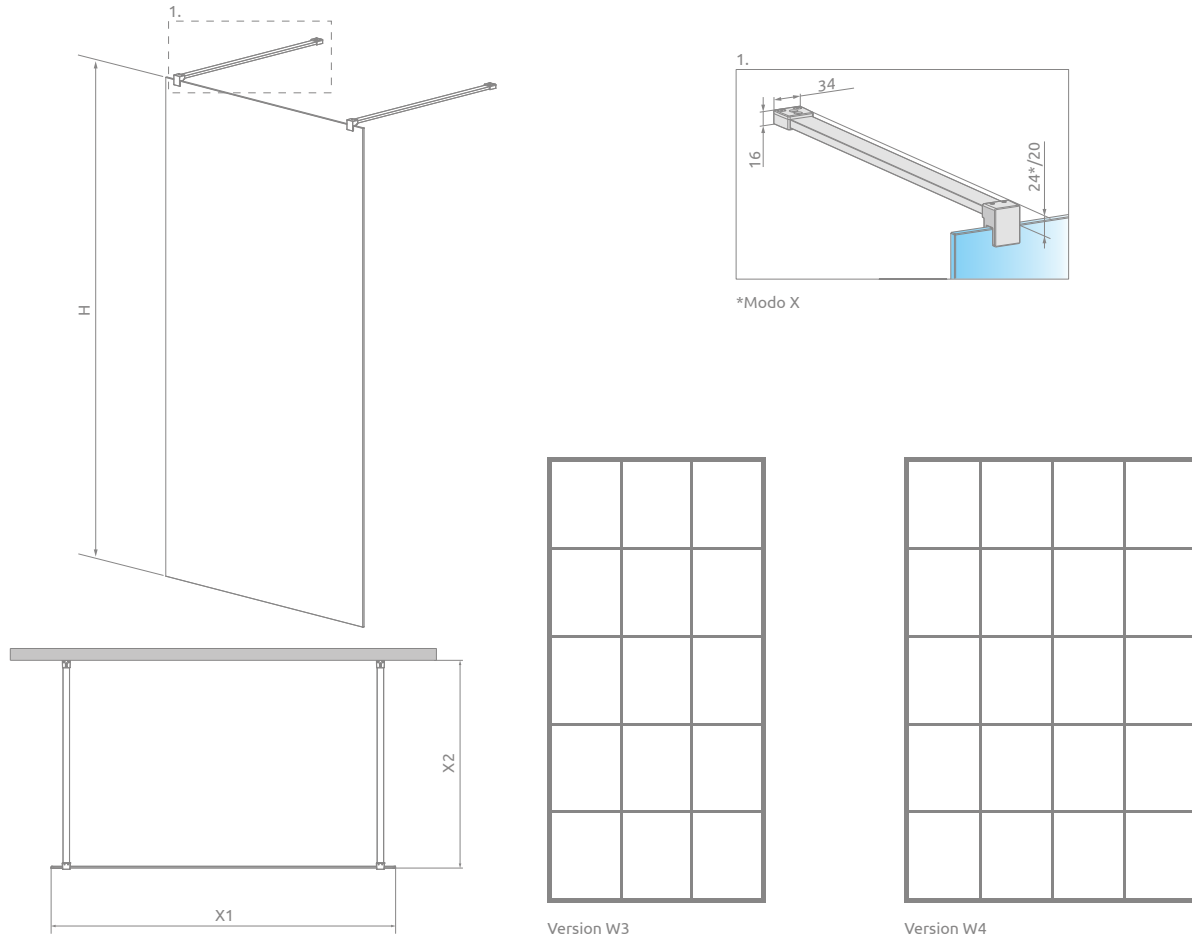

**Modo X
Black I Factory**
**Modo New
Black I Factory**

Modo X

Modo New

Profile finish:

54 Black

Modo New Black I Factory + shower board

Model	Modo X Black I Factory Factory glass – 10 mm	Modo New Black I Factory Factory glass – 8 mm
	profile finish BLACK Art. No.	profile finish BLACK Art. No.
Modo (X/New) Black I Factory 120	388324-54-57	388124-54-57
Modo (X/New) Black I Factory 130	388334-54-57	388134-54-57
Modo (X/New) Black I Factory 140	388344-54-57	388144-54-57
Modo (X/New) Black I Factory 150	388354-54-57	388154-54-57
Modo (X/New) Black I Factory 160	388364-54-57	388164-54-57

TECHNICAL DRAWINGS

Model Модель	X1	X2	H	Version
Modo (X/New) Black I Factory 120	1180	max 1200	2000	W3
Modo (X/New) Black I Factory 130	1280	max 1200	2000	W4
Modo (X/New) Black I Factory 140	1380	max 1200	2000	
Modo (X/New) Black I Factory 150	1480	max 1200	2000	
Modo (X/New) Black I Factory 160	1580	max 1200	2000	

ADDITIONAL OPTIONS

Telescopic support bar	For Glass	Height	Colour	Art. No.
	8 mm	max 3000 mm		WD-008-02-54

NAVIGATION