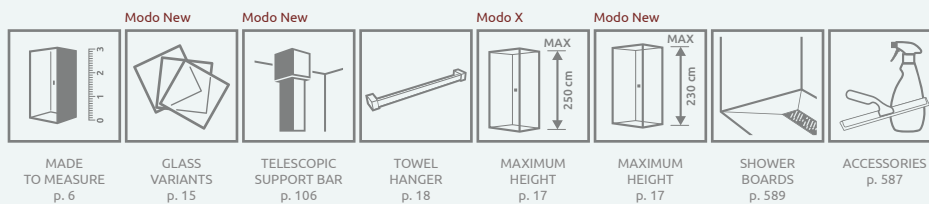

ADDITIONAL OPTIONS