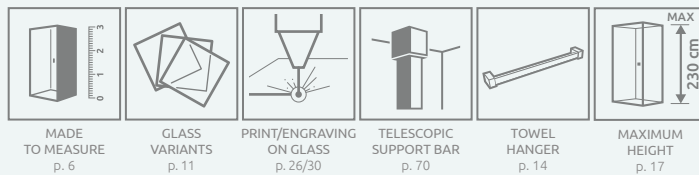

ADDITIONAL OPTIONS

Telescopic support bar	For glass	Height	Colour	Art. No.
	8 mm	max 3000 mm		WD-008-02
				WD-008-02-54