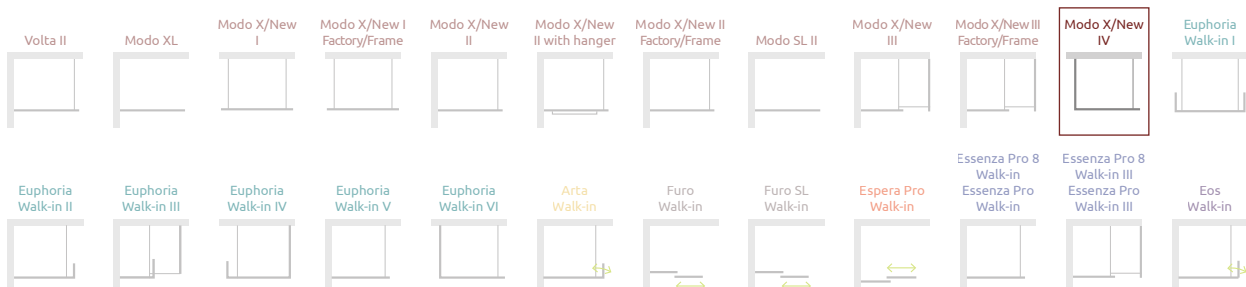

Modo New IV

The product in other colour variants can be found on p. 78

There is possibility to buy fixed SW side walls.

Modo New IV+ Kyntos F

Profile finish:

01 Chrome 54 Black

Shower enclosure set consists of 2 parts: front wall IV and sidewall II. Please specify all the article numbers when making an order.

TECHNICAL DRAWINGS

It is possible to create a shower enclosure with a fixed, L-shaped sidewall SW 300 mm wide. It can be matched with 8 mm glass only. In this case, when ordering, please also specify the sidewall index number: chrome - 388000-01-01, black - 388000-54-01.

Front	A1	X1	Y1	H
80	800	773	767	2000
90	900	873	867	2000
100	1000	973	967	2000
110	1100	1073	1067	2000
120	1200	1173	1167	2000
130	1300	1273	1267	2000
140	1400	1373	1367	2000

Sidewall	A2	X2	Y2	D
70	700	688-698	682-692	678-688
75	750	738-748	732-742	728-738
80	800	788-798	782-792	778-788
85	850	838-848	832-842	828-838
90	900	888-898	882-892	878-888
95	950	938-948	932-942	928-938
100	1000	988-998	982-992	978-988

ADDITIONAL OPTIONS

Telescopic support bar	For glass	Height	Colour	Art. No.
	8 mm	max 3000 mm		WD-008-02
				WD-008-02-54

NAVIGATION

Dimensions are given in mm.