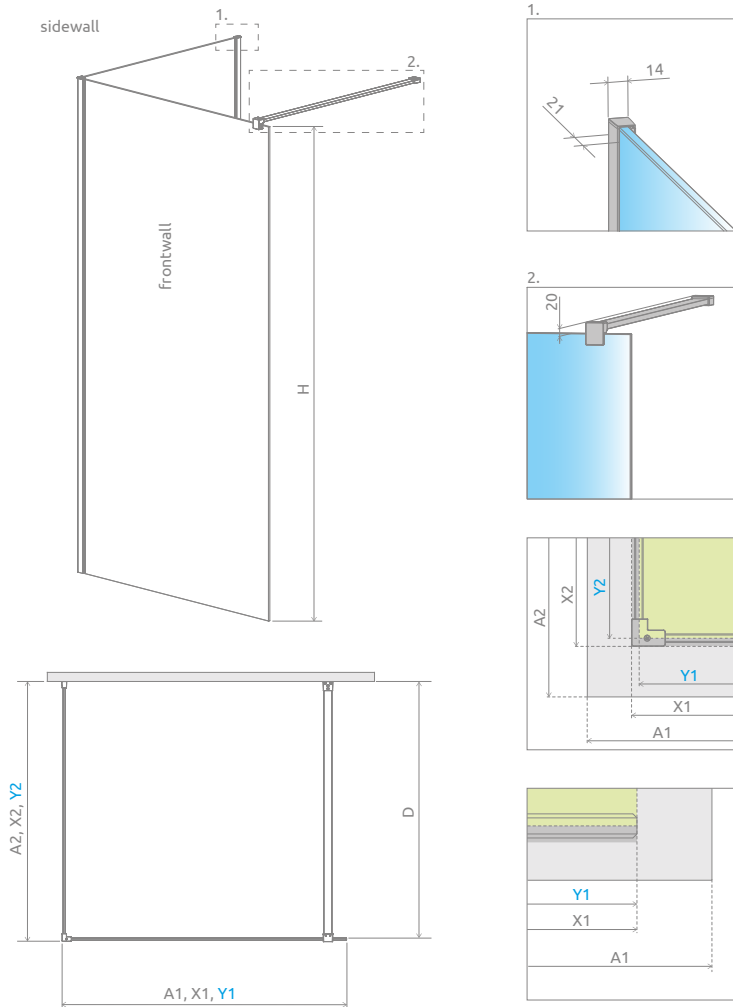

Modo New IV

The product in other colour variants can be found on p. 78

There is possibility to buy fixed SW side walls.

Modo New IV+ Kyntos F

Profile finish:

01 Chrome 54 Black

Shower enclosure set consists of 2 parts: front wall IV and sidewall II. Please specify all the article numbers when making an order.

TECHNICAL DRAWINGS

It is possible to create a shower enclosure with a fixed, L-shaped sidewall SW 300 mm wide. It can be matched with 8 mm glass only. In this case, when ordering, please also specify the sidewall index number: chrome - 388000-01-01, black - 388000-54-01.

Front	A1	X1	Y1	H
80	800	773	767	2000
90	900	873	867	2000
100	1000	973	967	2000
110	1100	1073	1067	2000
120	1200	1173	1167	2000
130	1300	1273	1267	2000
140	1400	1373	1367	2000

Sidewall	A2	X2	Y2	D
70	700	688-698	682-692	678-688
75	750	738-748	732-742	728-738
80	800	788-798	782-792	778-788
85	850	838-848	832-842	828-838
90	900	888-898	882-892	878-888
95	950	938-948	932-942	928-938
100	1000	988-998	982-992	978-988

ADDITIONAL OPTIONS

Telescopic support bar	For glass	Height	Colour	Art. No.
	8 mm	max 3000 mm		WD-008-02
				WD-008-02-54

NAVIGATION

Dimensions are given in mm.