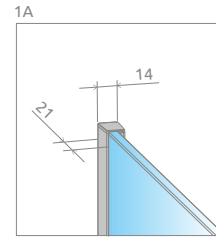

Modo New Black PNJ II Frame

Profile finish:

54 Black

A universal bathtub screen that can be assembled as a left-hand or right-hand version.

Model	Width (X)	Height (H)	FRAME/TRANSPARENT GLASS
			Art. No.
PNJ II 50	500-510	1500	10006050-54-56
PNJ II 60	600-610	1500	10006060-54-56
PNJ II 70	700-710	1500	10006070-54-56
PNJ II 80	800-810	1500	10006080-54-56
PNJ II 90	900-910	1500	10006090-54-56
PNJ II 100	1000-1010	1500	10006100-54-56

TECHNICAL DRAWINGS

Model	X	H
PNJ II 50	500-510	1500
PNJ II 60	600-610	1500
PNJ II 70	700-710	1500
PNJ II 80	800-810	1500
PNJ II 90	900-910	1500
PNJ II 100	1000-1010	1500

ADDITIONAL OPTIONS

MADE TO MEASURE
p. 6