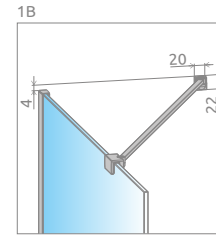

Modo New Black PNJ II Frame

Profile finish:

54 Black

A universal bathtub screen that can be assembled as a left-hand or right-hand version.

Model	Width (X)	Height (H)	FRAME/TRANSPARENT GLASS
			Art. No.
PNJ II 50	500-510	1500	10006050-54-56
PNJ II 60	600-610	1500	10006060-54-56
PNJ II 70	700-710	1500	10006070-54-56
PNJ II 80	800-810	1500	10006080-54-56
PNJ II 90	900-910	1500	10006090-54-56
PNJ II 100	1000-1010	1500	10006100-54-56

TECHNICAL DRAWINGS

Model	X	H
PNJ II 50	500-510	1500
PNJ II 60	600-610	1500
PNJ II 70	700-710	1500
PNJ II 80	800-810	1500
PNJ II 90	900-910	1500
PNJ II 100	1000-1010	1500

ADDITIONAL OPTIONS

MADE TO MEASURE
p. 6