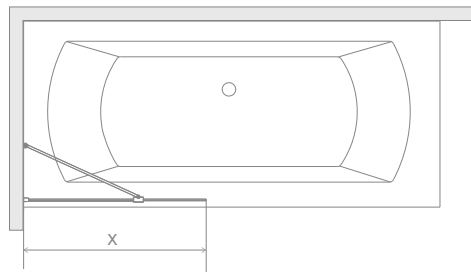

Modo New Black PNJ II Frame

Profile finish:

54 Black

A universal bathtub screen that can be assembled as a left-hand or right-hand version.

Model	Width (X)	Height (H)	FRAME/TRANSPARENT GLASS
			Art. No.
PNJ II 50	500-510	1500	10006050-54-56
PNJ II 60	600-610	1500	10006060-54-56
PNJ II 70	700-710	1500	10006070-54-56
PNJ II 80	800-810	1500	10006080-54-56
PNJ II 90	900-910	1500	10006090-54-56
PNJ II 100	1000-1010	1500	10006100-54-56

TECHNICAL DRAWINGS

Model	X	H
PNJ II 50	500-510	1500
PNJ II 60	600-610	1500
PNJ II 70	700-710	1500
PNJ II 80	800-810	1500
PNJ II 90	900-910	1500
PNJ II 100	1000-1010	1500

ADDITIONAL OPTIONS

MADE TO MEASURE
p. 6