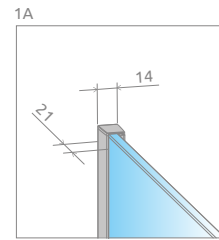

Modo New Black PNJ II Factory

Profile finish:

54 Black

A universal bathtub screen that can be assembled as a left-hand or right-hand version.

Model	Width (X)	Height (H)	FACTORY/TRANSPARENT GLASS
			Art. No.
PNJ II 50	500-510	1500	10006050-54-55
PNJ II 60	600-610	1500	10006060-54-55
PNJ II 70	700-710	1500	10006070-54-55
PNJ II 80	800-810	1500	10006080-54-55
PNJ II 90	900-910	1500	10006090-54-55
PNJ II 100	1000-1010	1500	10006100-54-55

TECHNICAL DRAWINGS

version W2

version W3

Model	X	H	Version
PNJ II 50	500-510	1500	W2
PNJ II 60	600-610	1500	
PNJ II 70	700-710	1500	
PNJ II 80	800-810	1500	
PNJ II 90	900-910	1500	W3
PNJ II 100	1000-1010	1500	