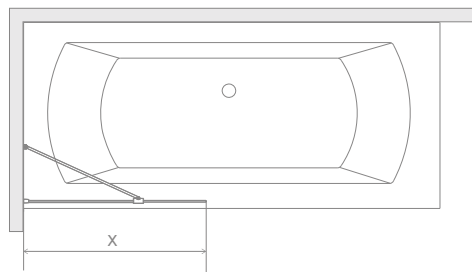

Modo New Black PNJ II Factory

Profile finish:

54 Black

A universal bathtub screen that can be assembled as a left-hand or right-hand version.

Model	Width (X)	Height (H)	FACTORY/TRANSPARENT GLASS
			Art. No.
PNJ II 50	500-510	1500	10006050-54-55
PNJ II 60	600-610	1500	10006060-54-55
PNJ II 70	700-710	1500	10006070-54-55
PNJ II 80	800-810	1500	10006080-54-55
PNJ II 90	900-910	1500	10006090-54-55
PNJ II 100	1000-1010	1500	10006100-54-55

TECHNICAL DRAWINGS

version W2

version W3

Model	X	H	Version
PNJ II 50	500-510	1500	W2
PNJ II 60	600-610	1500	
PNJ II 70	700-710	1500	
PNJ II 80	800-810	1500	
PNJ II 90	900-910	1500	W3
PNJ II 100	1000-1010	1500	