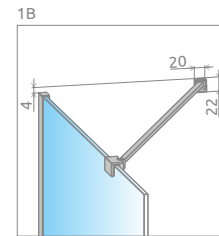

Modo New Black PNJ II Factory

Profile finish:

54 Black

A universal bathtub screen that can be assembled as a left-hand or right-hand version.

Model	Width (X)	Height (H)	FACTORY/TRANSPARENT GLASS
			Art. No.
PNJ II 50	500-510	1500	10006050-54-55
PNJ II 60	600-610	1500	10006060-54-55
PNJ II 70	700-710	1500	10006070-54-55
PNJ II 80	800-810	1500	10006080-54-55
PNJ II 90	900-910	1500	10006090-54-55
PNJ II 100	1000-1010	1500	10006100-54-55

TECHNICAL DRAWINGS

version W2

version W3

Model	X	H	Version
PNJ II 50	500-510	1500	W2
PNJ II 60	600-610	1500	
PNJ II 70	700-710	1500	
PNJ II 80	800-810	1500	
PNJ II 90	900-910	1500	W3
PNJ II 100	1000-1010	1500	