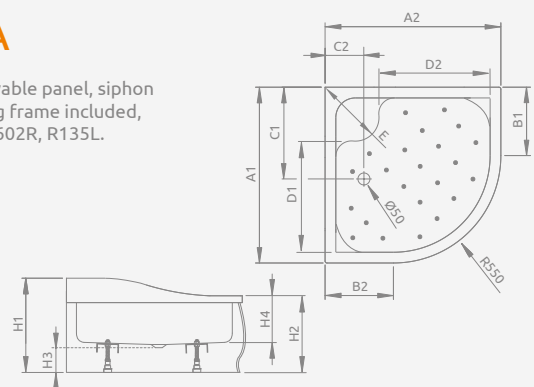

LAROS A	A1	A2	B1	B2	C1	C2	H1	H2	H3
85×85	850	850	300	300	190	190	170	55	90

Model	Art. No.
SAMOS A 80×80	4S88300-03
SAMOS A 90×90	4S99300-03

SAMOS A

Shower tray with a removable panel, siphon outlet \varnothing 50 mm, installing legs included, recommended siphons TB50, 578 P.

SAMOS A	A1	A2	B1	B2	C1	C2	H1	H2	H3
80×80	800	800	250	250	190	190	295	160	130
90×90	900	900	350	350	190	190	295	160	130

Model	Art. No.
INDOS A 80×80	SIA8080-01
INDOS A 90×90	SIA9090-01

INDOS A

Shower tray with a removable panel, siphon outlet \varnothing 50 mm, installing frame included, recommended siphons TB50, 578 P.

INDOS A	A1	A2	B1	B2	C1	C2	E	H1	H2	H3
80×80	800	800	250	250	220	220	335	415	265	130
90×90	900	900	350	350	220	220	430	415	265	130

Model	Art. No.
KORFU A 80×80	4S88400-03
KORFU A 90×90	4S99400-03

KORFU A

Shower tray with a removable panel, siphon outlet \varnothing 50 mm, installing frame included, recommended siphons B602R, R135L.