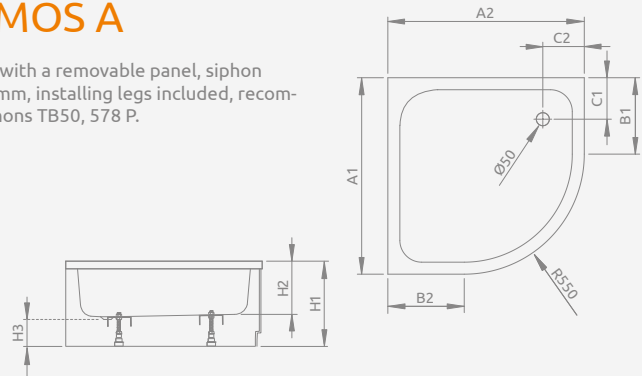

Model	Art. No.
LAROS A Compact 85×85	SLA 8585-01

LAROS A Compact

Shower tray with an integrated panel, siphon outlet \varnothing 90 mm, installing legs included, recommended siphons TB90, TB21, TBXS, R500, R580, R510, 690 P.

LAROS A	A1	A2	B1	B2	C1	C2	H1	H2	H3
85×85	850	850	300	300	190	190	170	55	90

Model	Art. No.
SAMOS A 80×80	4S88300-03
SAMOS A 90×90	4S99300-03

SAMOS A

Shower tray with a removable panel, siphon outlet \varnothing 50 mm, installing legs included, recommended siphons TB50, 578 P.

SAMOS A	A1	A2	B1	B2	C1	C2	H1	H2	H3
80×80	800	800	250	250	190	190	295	160	130
90×90	900	900	350	350	190	190	295	160	130

Model	Art. No.
INDOS A 80×80	SIA8080-01
INDOS A 90×90	SIA9090-01

INDOS A

Shower tray with a removable panel, siphon outlet \varnothing 50 mm, installing frame included, recommended siphons TB50, 578 P.

INDOS A	A1	A2	B1	B2	C1	C2	E	H1	H2	H3
80×80	800	800	250	250	220	220	335	415	265	130
90×90	900	900	350	350	220	220	430	415	265	130

Model	Art. No.
KORFU A 80×80	4S88400-03
KORFU A 90×90	4S99400-03

KORFU A

Shower tray with a removable panel, siphon outlet \varnothing 50 mm, installing frame included, recommended siphons B602R, R135L.