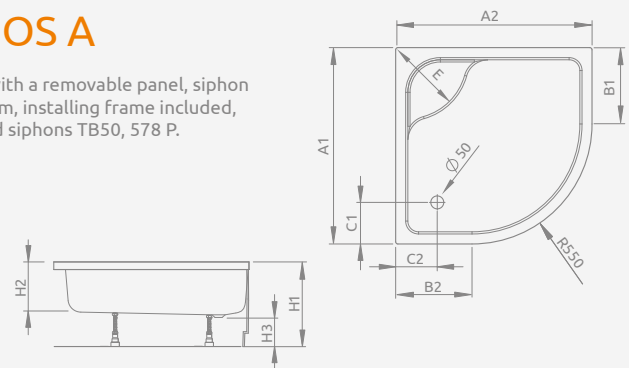

LAROS A	A1	A2	B1	B2	C1	C2	H1	H2	H3
85×85	850	850	300	300	190	190	170	55	90

Model	Art. No.
SAMOS A 80×80	4S88300-03
SAMOS A 90×90	4S99300-03

SAMOS A

Shower tray with a removable panel, siphon outlet \varnothing 50 mm, installing legs included, recommended siphons TB50, 578 P.

SAMOS A	A1	A2	B1	B2	C1	C2	H1	H2	H3
80×80	800	800	250	250	190	190	295	160	130
90×90	900	900	350	350	190	190	295	160	130

Model	Art. No.
INDOS A 80×80	SIA8080-01
INDOS A 90×90	SIA9090-01

INDOS A

Shower tray with a removable panel, siphon outlet \varnothing 50 mm, installing frame included, recommended siphons TB50, 578 P.

INDOS A	A1	A2	B1	B2	C1	C2	E	H1	H2	H3
80×80	800	800	250	250	220	220	335	415	265	130
90×90	900	900	350	350	220	220	430	415	265	130

Model	Art. No.
KORFU A 80×80	4S88400-03
KORFU A 90×90	4S99400-03

KORFU A

Shower tray with a removable panel, siphon outlet \varnothing 50 mm, installing frame included, recommended siphons B602R, R135L.