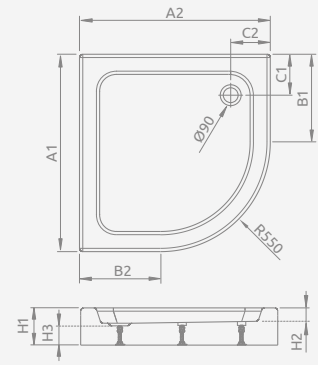

Model	Art. No.
LAROS A Compact 85×85	SLA 8585-01

LAROS A Compact

Shower tray with an integrated panel, siphon outlet \varnothing 90 mm, installing legs included, recommended siphons TB90, TB21, TBXS, R500, R580, R510, 690 P.

LAROS A	A1	A2	B1	B2	C1	C2	H1	H2	H3
85×85	850	850	300	300	190	190	170	55	90

Model	Art. No.
SAMOS A 80×80	4S88300-03
SAMOS A 90×90	4S99300-03

SAMOS A

Shower tray with a removable panel, siphon outlet \varnothing 50 mm, installing legs included, recommended siphons TB50, 578 P.

SAMOS A	A1	A2	B1	B2	C1	C2	H1	H2	H3
80×80	800	800	250	250	190	190	295	160	130
90×90	900	900	350	350	190	190	295	160	130

Model	Art. No.
INDOS A 80×80	SIA8080-01
INDOS A 90×90	SIA9090-01

INDOS A

Shower tray with a removable panel, siphon outlet \varnothing 50 mm, installing frame included, recommended siphons TB50, 578 P.

INDOS A	A1	A2	B1	B2	C1	C2	E	H1	H2	H3
80×80	800	800	250	250	220	220	335	415	265	130
90×90	900	900	350	350	220	220	430	415	265	130

Model	Art. No.
KORFU A 80×80	4S88400-03
KORFU A 90×90	4S99400-03

KORFU A

Shower tray with a removable panel, siphon outlet \varnothing 50 mm, installing frame included, recommended siphons B602R, R135L.