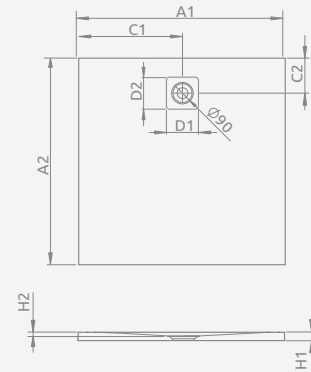

White

Cemento

Anthracite

Black

KYNTOS C

To be installed on floor, siphon outlet \varnothing 90 mm, recommended siphon HS1. The shower tray can be cut to the individual sizes (more details on p. 532).

KYNTOS C	A1	A2	C1	C2	D1	D2	H1	H2
80×80	800	800	400	250	130	130	30	16
90×90	900	900	450	250	130	130	30	16
100×100	1000	1000	500	250	130	130	30	16

Please specify three article numbers when making an order: shower tray, grid in the selected color and siphon.

Model	Art. No.			
	White	Cemento	Anthracite	Black
KYNTOS C 80×80	HKC8080-04	HKC8080-74	HKC8080-64	HKC8080-54
KYNTOS C 90×90	HKC9090-04	HKC9090-74	HKC9090-64	HKC9090-54
KYNTOS C 100×100	HKC100100-04	HKC100100-74	HKC100100-64	HKC100100-54