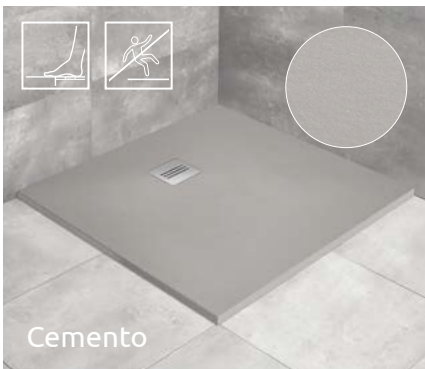

White

Cemento

Anthracite

Black

KYNTOS C

To be installed on floor, siphon outlet \varnothing 90 mm, recommended siphon HS1. The shower tray can be cut to the individual sizes (more details on p. 532).

KYNTOS C	A1	A2	C1	C2	D1	D2	H1	H2
80×80	800	800	400	250	130	130	30	16
90×90	900	900	450	250	130	130	30	16
100×100	1000	1000	500	250	130	130	30	16

Please specify three article numbers when making an order: shower tray, grid in the selected color and siphon.

Model	Art. No.			
	White	Cemento	Anthracite	Black
KYNTOS C 80×80	HKC8080-04	HKC8080-74	HKC8080-64	HKC8080-54
KYNTOS C 90×90	HKC9090-04	HKC9090-74	HKC9090-64	HKC9090-54
KYNTOS C 100×100	HKC100100-04	HKC100100-74	HKC100100-64	HKC100100-54