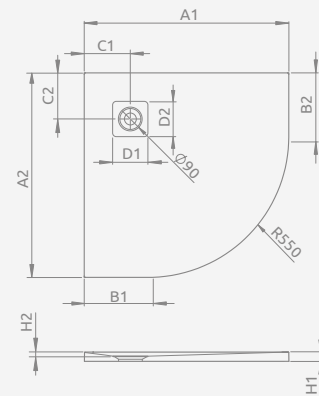

Black

KYNTOS A	A1	A2	B1	B2	C1	C2	D1	D2	H1	H2
80×80	800	800	250	250	180	180	130	130	30	16
90×90	900	900	350	350	180	180	130	130	30	16
100×100	1000	1000	450	450	180	180	130	130	30	16

Please specify three article numbers when making an order: shower tray, grid in the selected color and siphon.

Model	Art. No.			
	White	Cemento	Anthracite	Black
KYNTOS A 80×80	HKA8080-04	HKA8080-74	HKA8080-64	HKA8080-54
KYNTOS A 90×90	HKA9090-04	HKA9090-74	HKA9090-64	HKA9090-54
KYNTOS A 100×100	HKA100100-04	HKA100100-74	HKA100100-64	HKA100100-54